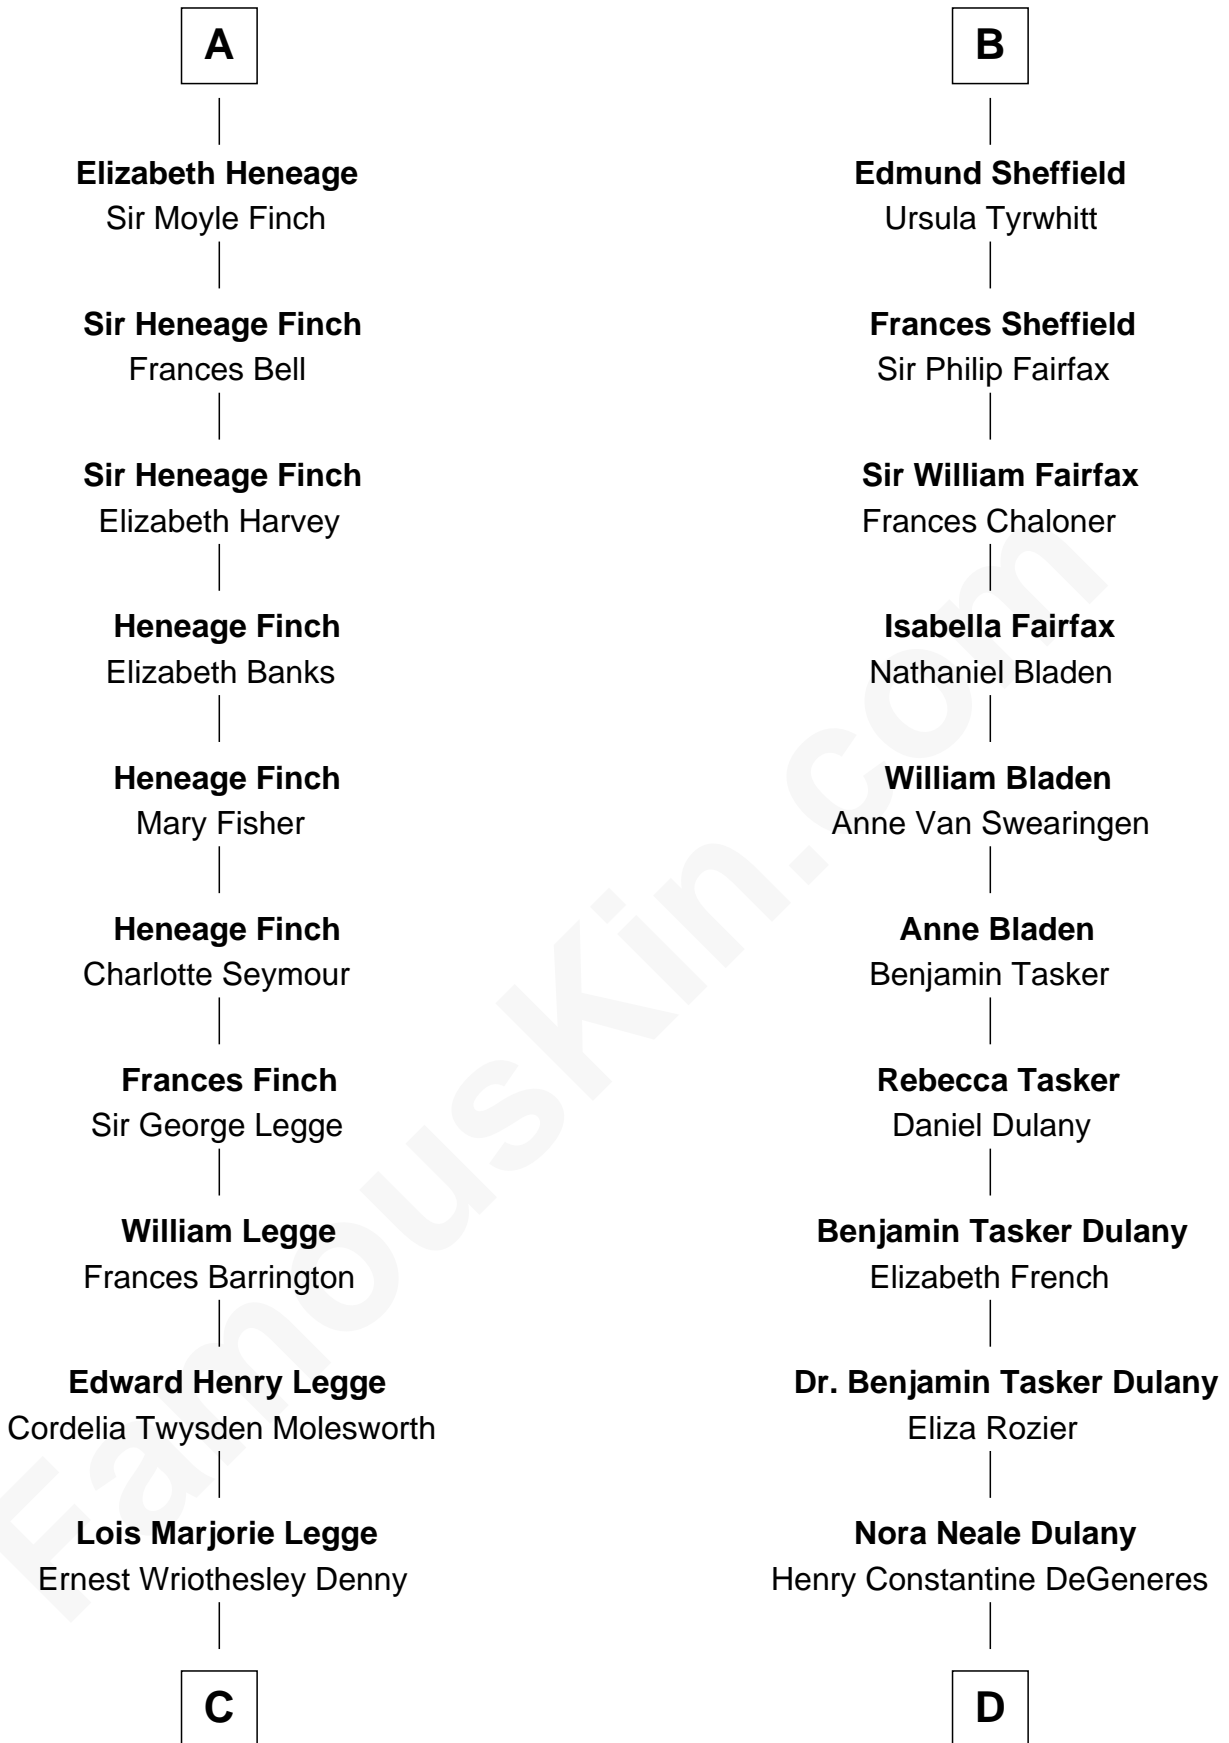

## Relationship Chart of

### Kit Harington

TV Actor - "Game of Thrones"

19th cousin 2 times removed of

### Ellen DeGeneres

Comedienne and TV Personality

**Sir Hugh de Courtenay**

Margaret de Bohun

**C**

**Lavender Cecilia Denny**  
John Charles Dundas Harington

**Sir David Richard Harington**  
Deborah Jane Catesby

**Kit Harington**  
*TV Actor - "Game of Thrones"*

**D**

**Joseph C. DeGeneres**  
Mary Whittemore

**Alfred George DeGeneres**  
Julia E. Billiu

**Elliot Everett DeGeneres**  
Ruth Elodie Martin

**Elliot Everett DeGeneres**  
Betty Jane Pfeffer