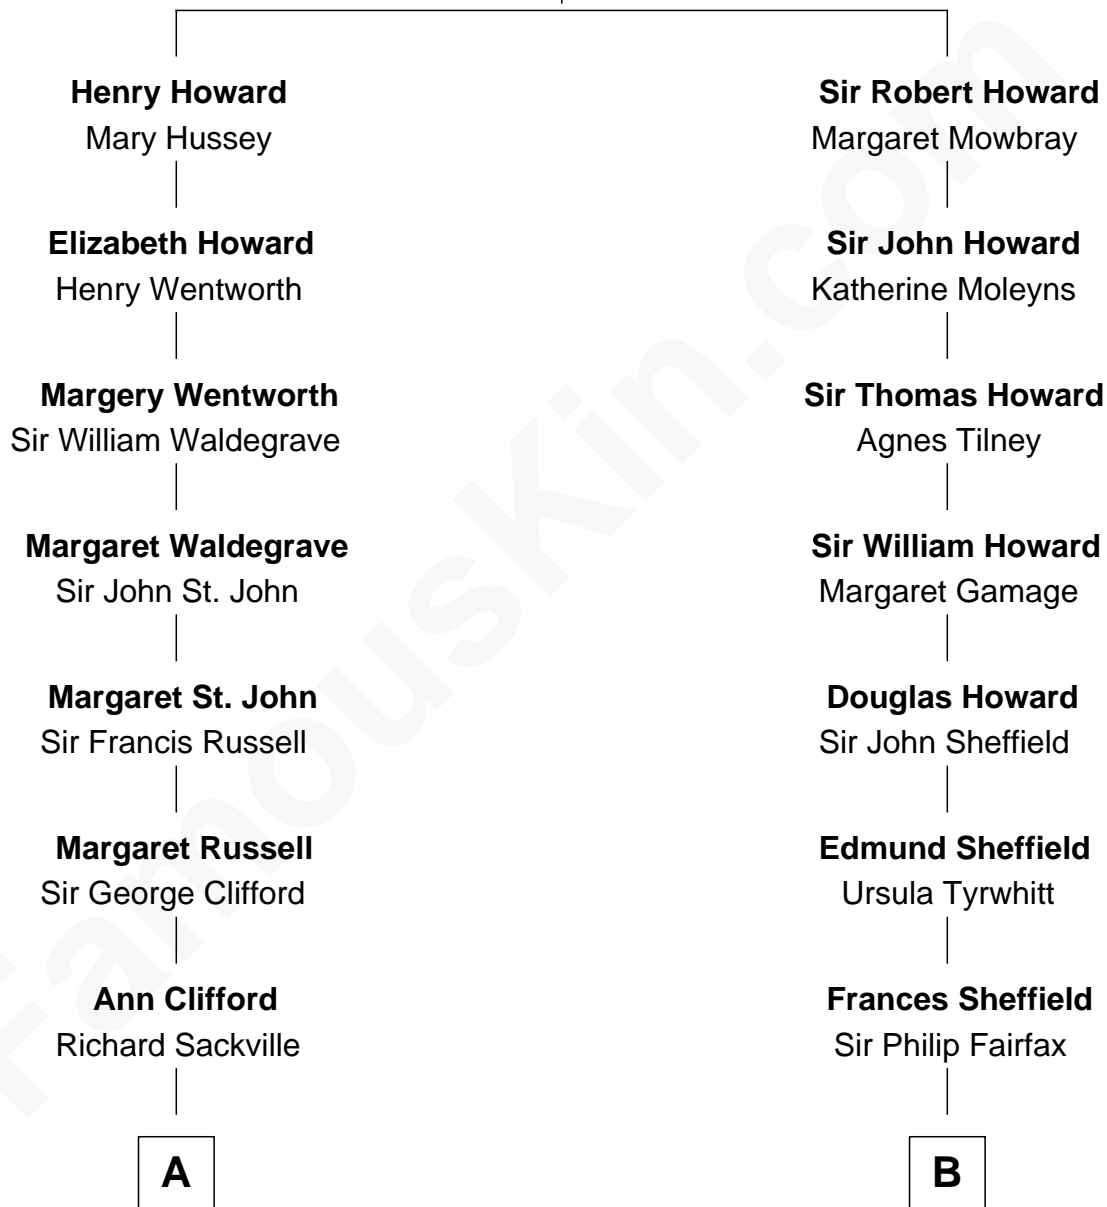

# FamousKin.com Relationship Chart of

**Kit Harington**

*TV Actor - "Game of Thrones"*

18th cousin 1 time removed of

**Ellen DeGeneres**

*Comedienne and TV Personality*

**Sir John Howard**

Alice Tendring

**C**

**Sir David Richard Harington**

Deborah Jane Catesby

**Kit Harington**

*TV Actor - "Game of Thrones"*

**D**

**Elliot Everett DeGeneres**

Ruth Elodie Martin