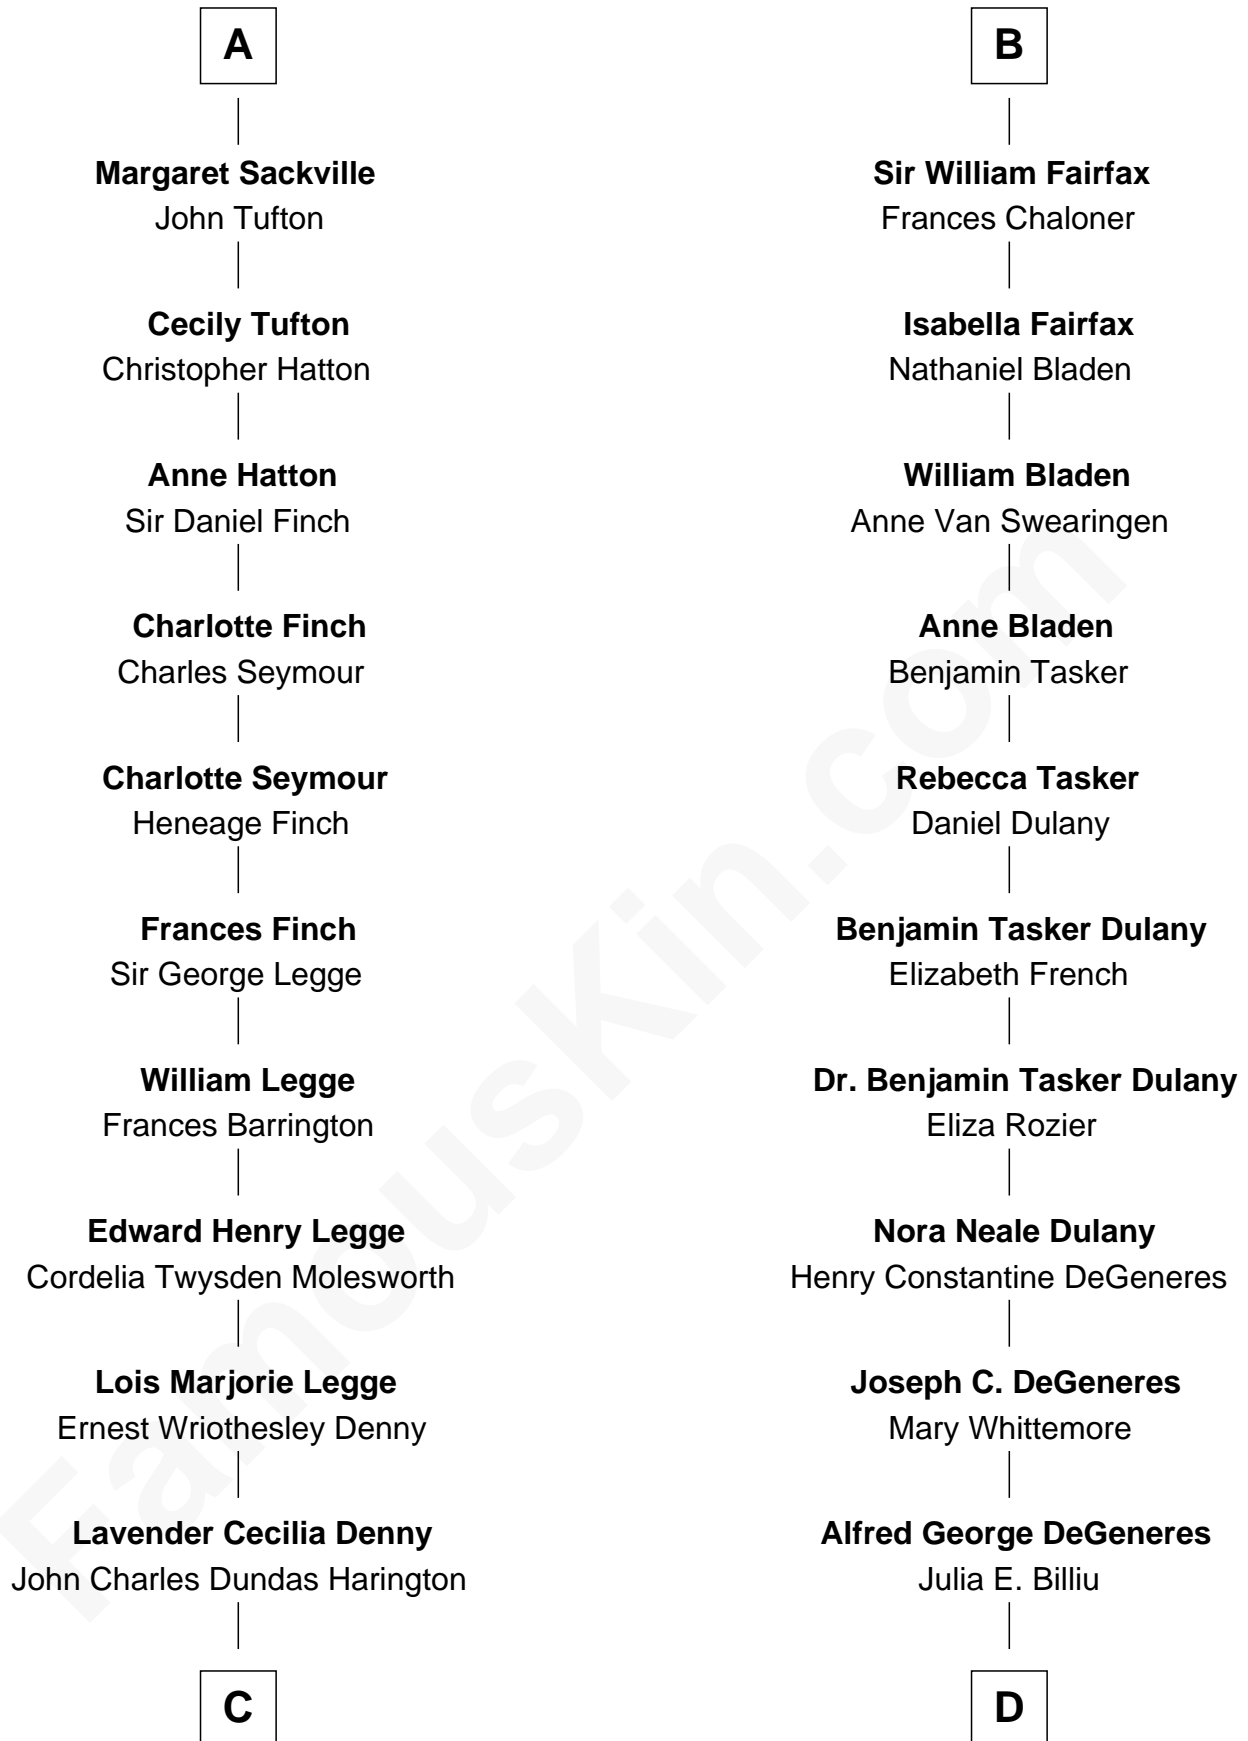

# FamousKin.com Relationship Chart of

**Kit Harington**

*TV Actor - "Game of Thrones"*

18th cousin 1 time removed of

**Ellen DeGeneres**

*Comedienne and TV Personality*

**Sir John Howard**

Alice Tendring

**C**

**Sir David Richard Harington**

Deborah Jane Catesby

**Kit Harington**

*TV Actor - "Game of Thrones"*

**D**

**Elliot Everett DeGeneres**

Ruth Elodie Martin