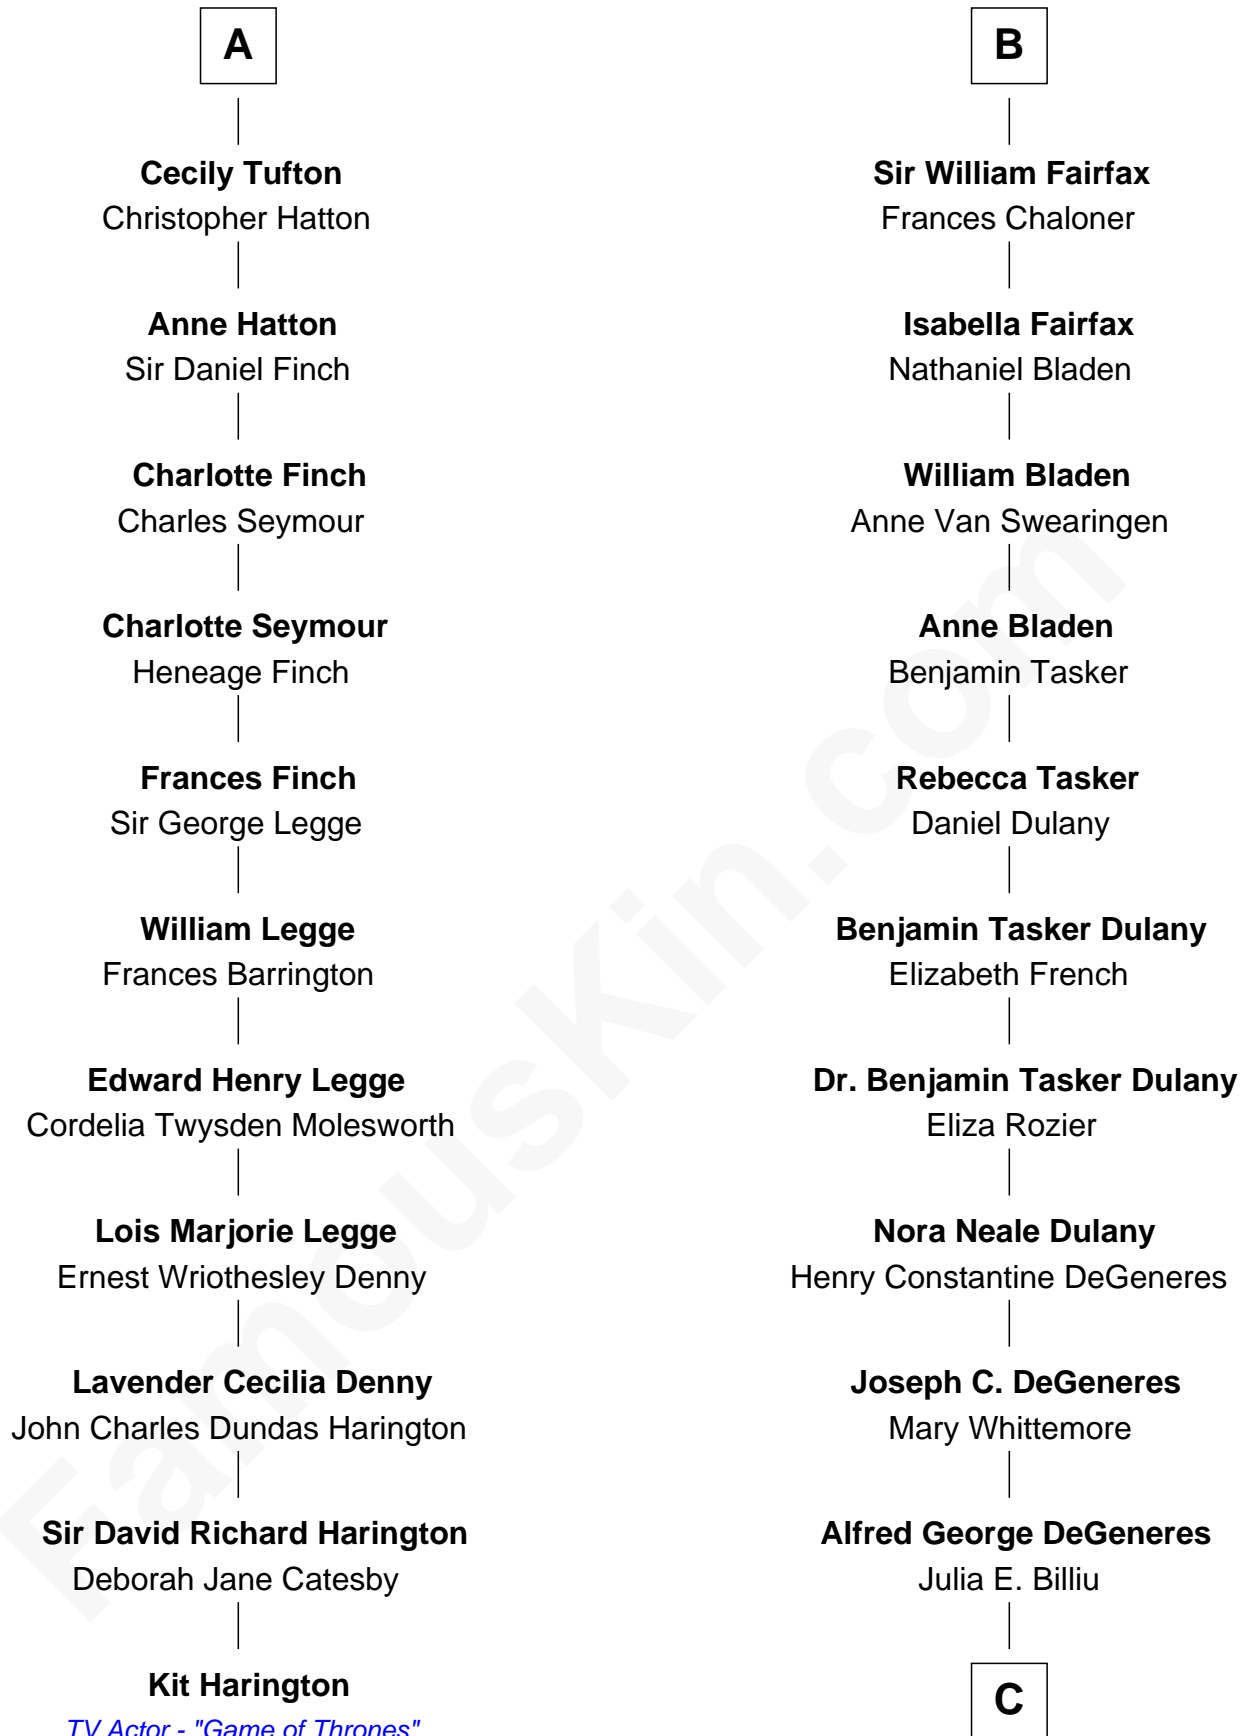

FamousKin.com Relationship Chart of

Kit Harington

TV Actor - "Game of Thrones"

17th cousin 2 times removed of

Ellen DeGeneres

Comedienne and TV Personality

Sir Richard Neville

Alice Montagu