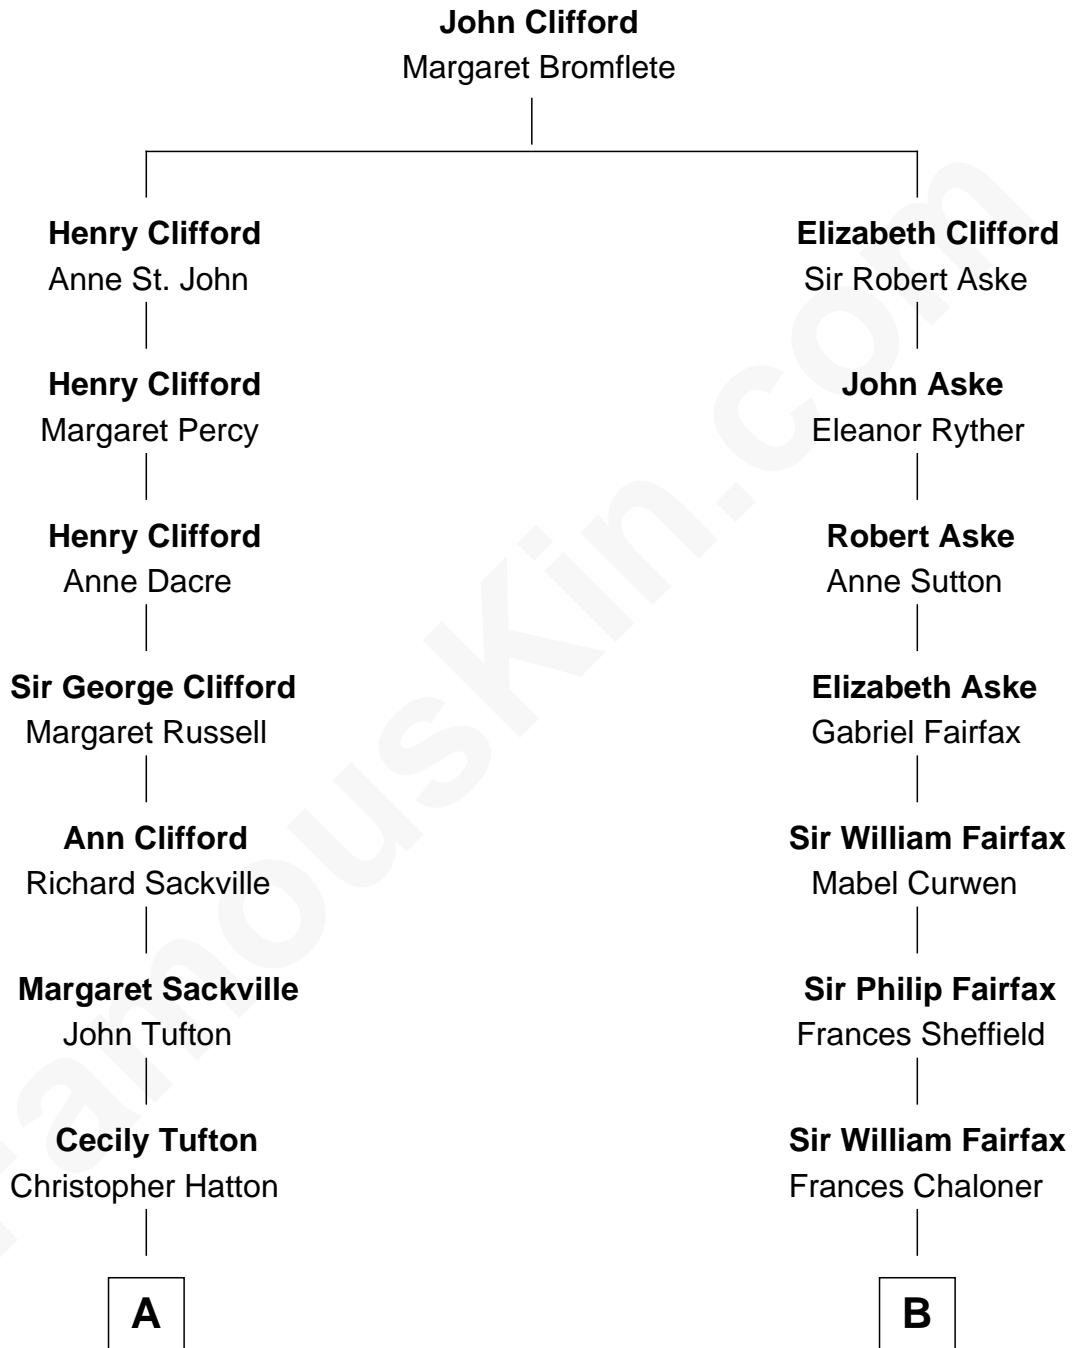

FamousKin.com

Relationship Chart of

Kit Harington

TV Actor - "Game of Thrones"

16th cousin 2 times removed of

Ellen DeGeneres

Comedienne and TV Personality

C