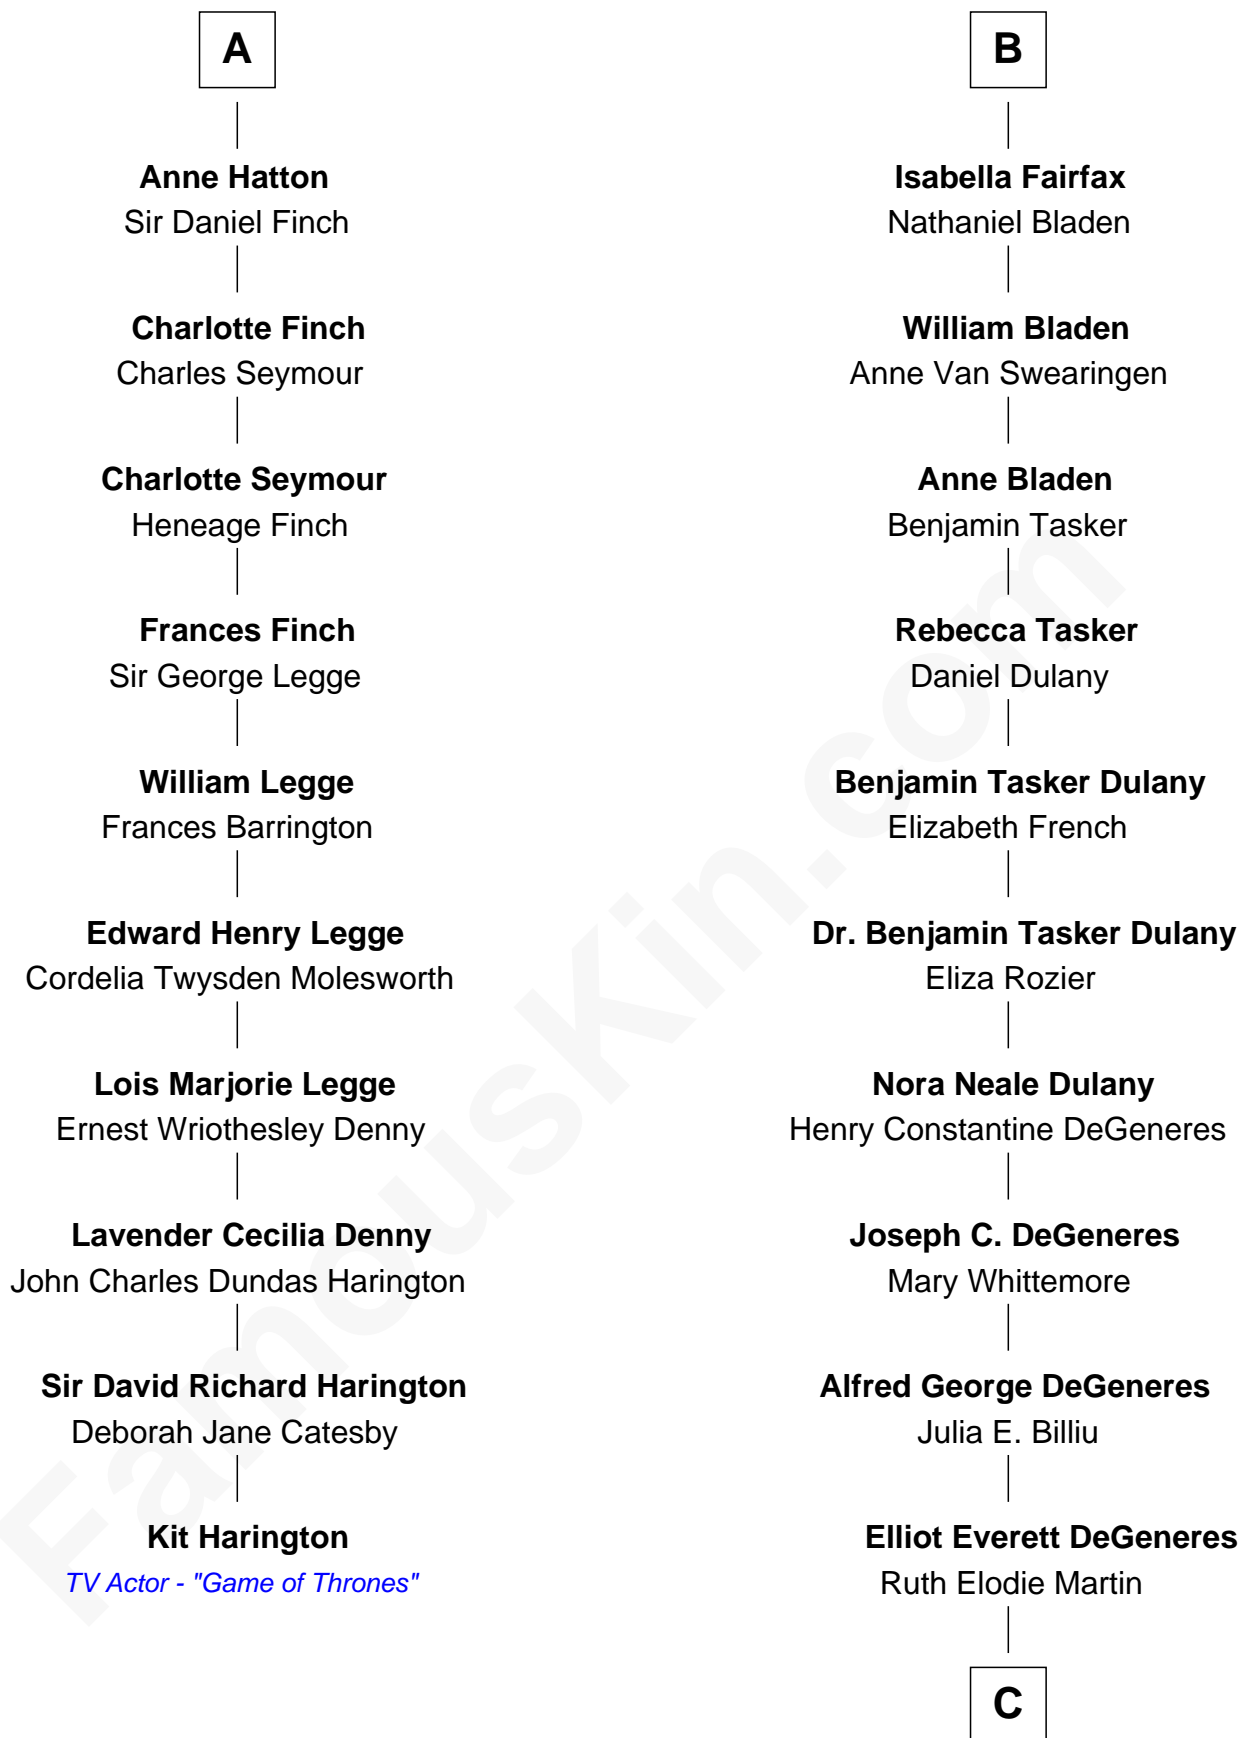

FamousKin.com

Relationship Chart of

Kit Harington

TV Actor - "Game of Thrones"

16th cousin 2 times removed of

Ellen DeGeneres

Comedienne and TV Personality

C

Elliot Everett DeGeneres

Betty Jane Pfeffer

Ellen DeGeneres

Comedienne and TV Personality

FamousKin.com