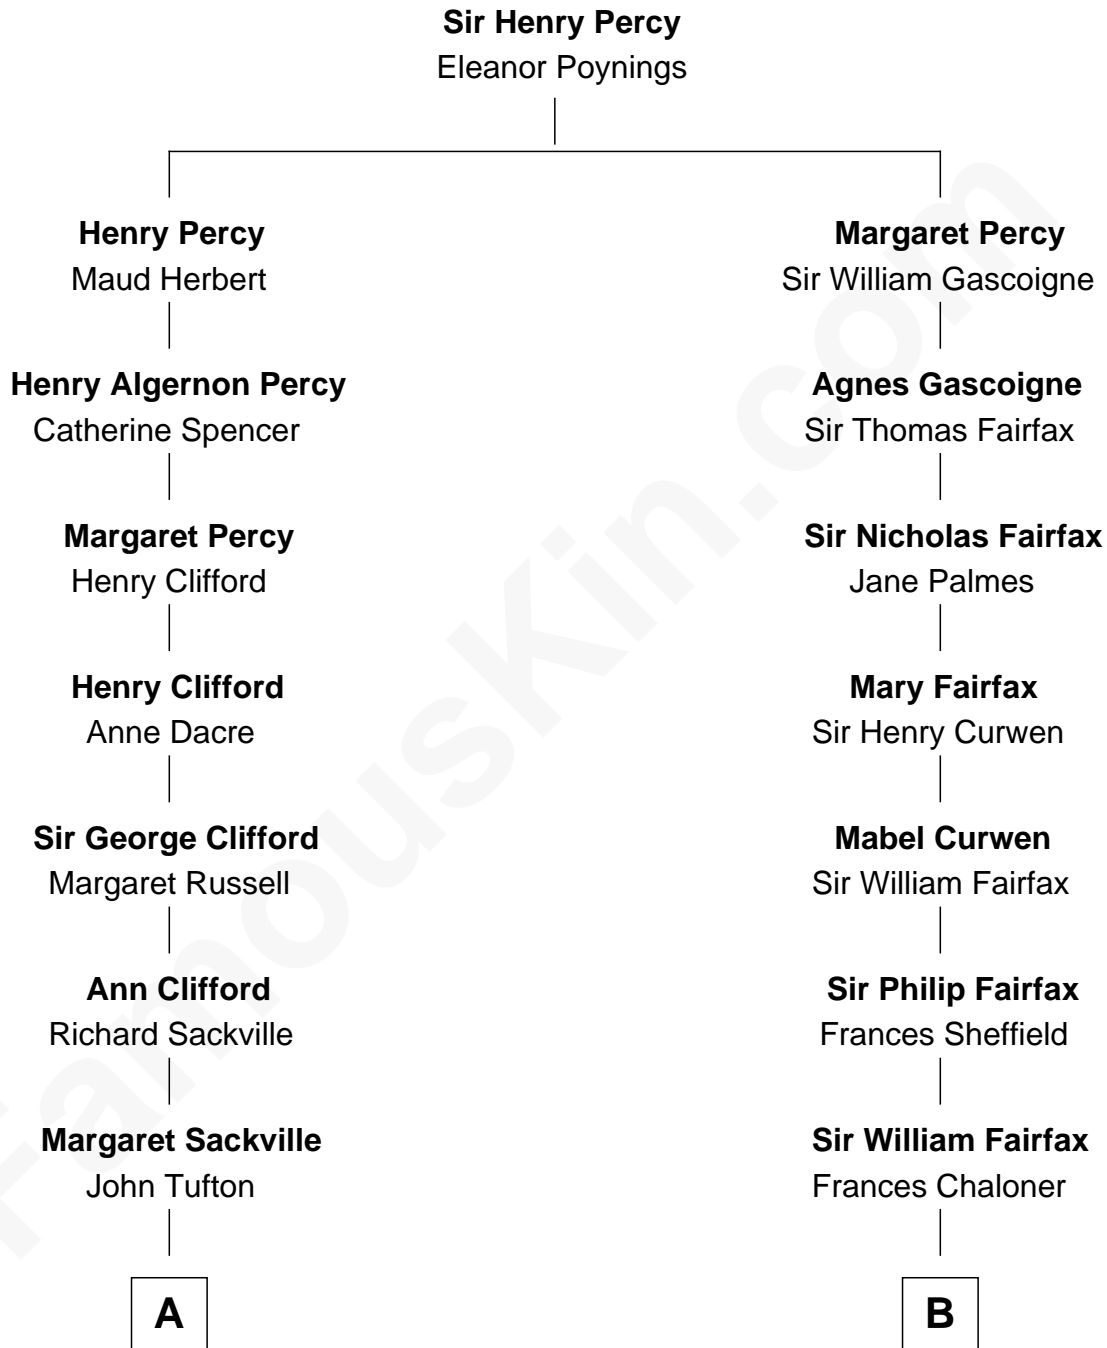

FamousKin.com

Relationship Chart of

Kit Harington

TV Actor - "Game of Thrones"

17th cousin 1 time removed of

Ellen DeGeneres

Comedienne and TV Personality

C