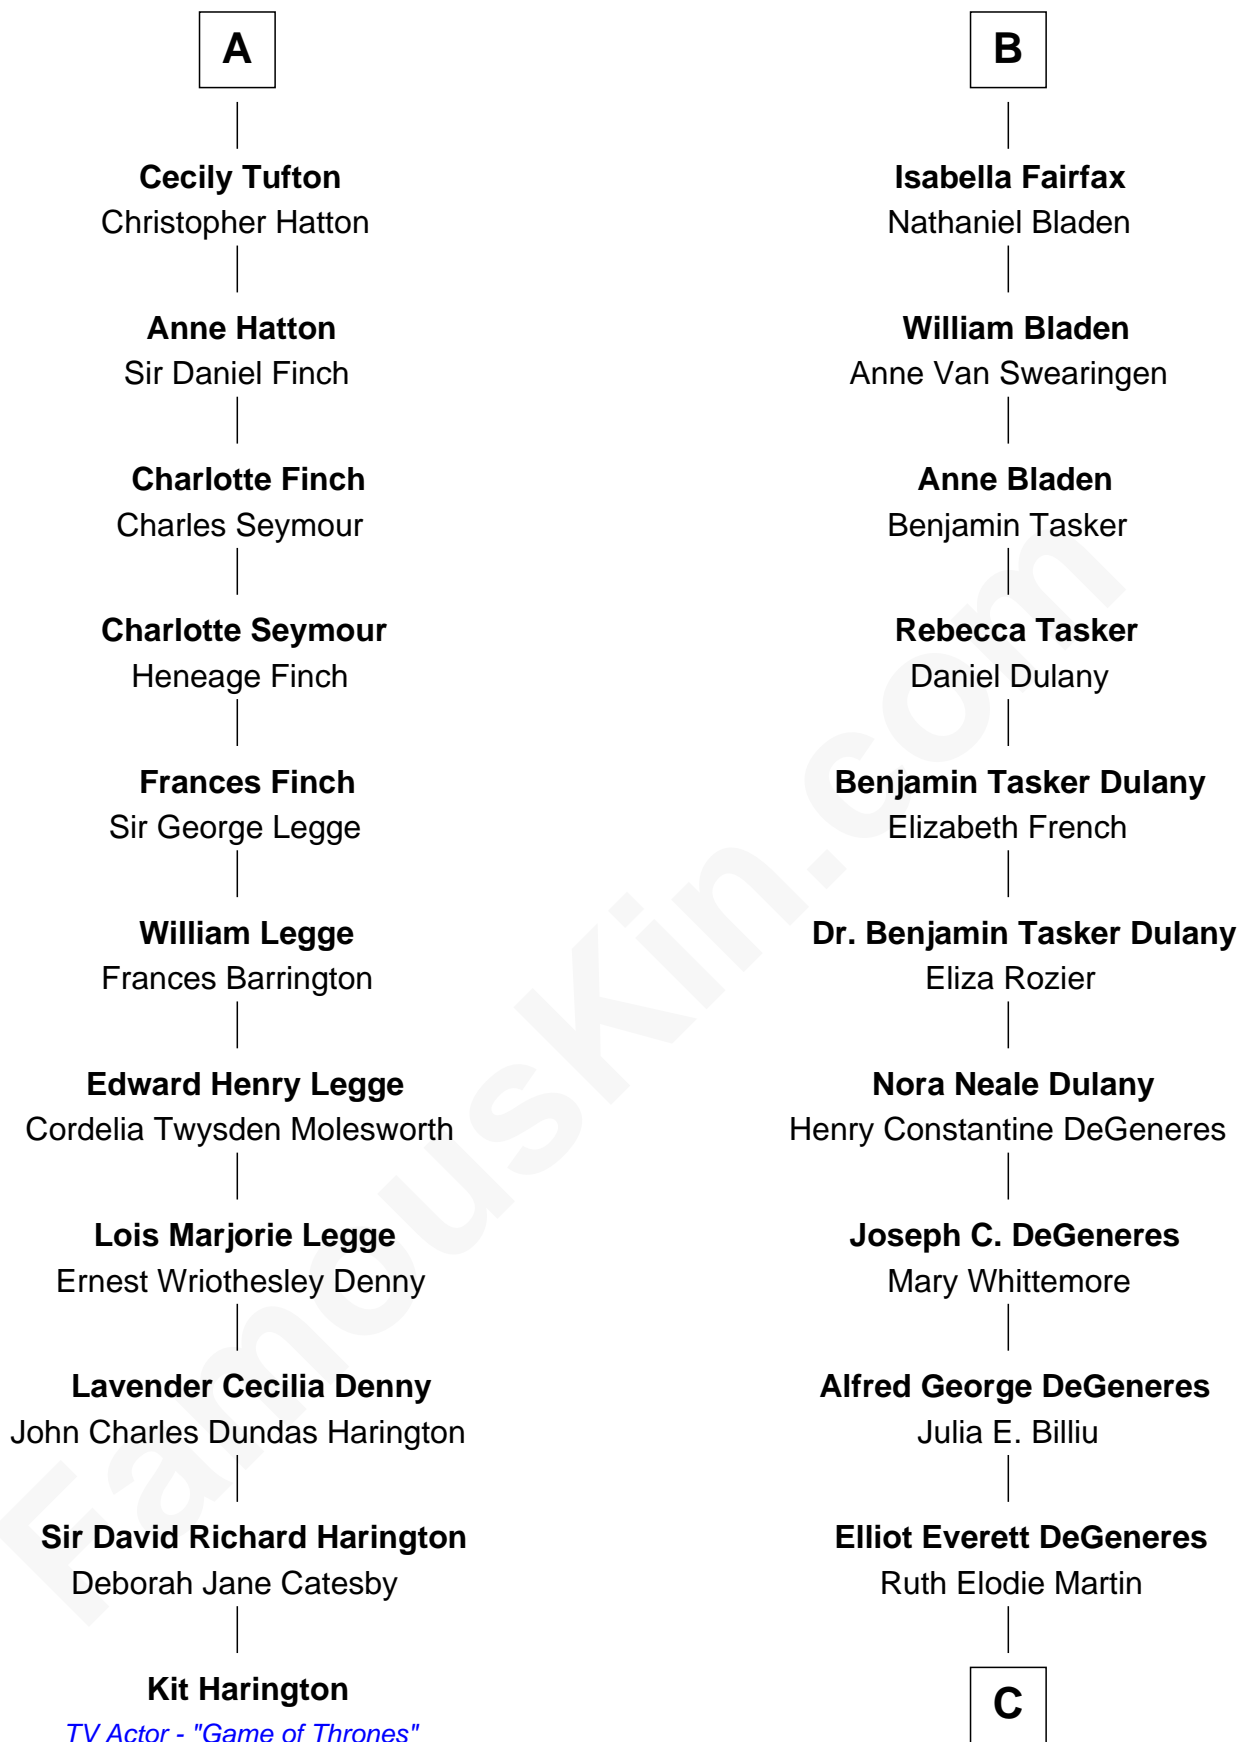

FamousKin.com

Relationship Chart of

Kit Harington

TV Actor - "Game of Thrones"

17th cousin 1 time removed of

Ellen DeGeneres

Comedienne and TV Personality

C

Elliot Everett DeGeneres

Betty Jane Pfeffer

Ellen DeGeneres

Comedienne and TV Personality

FamousKin.com