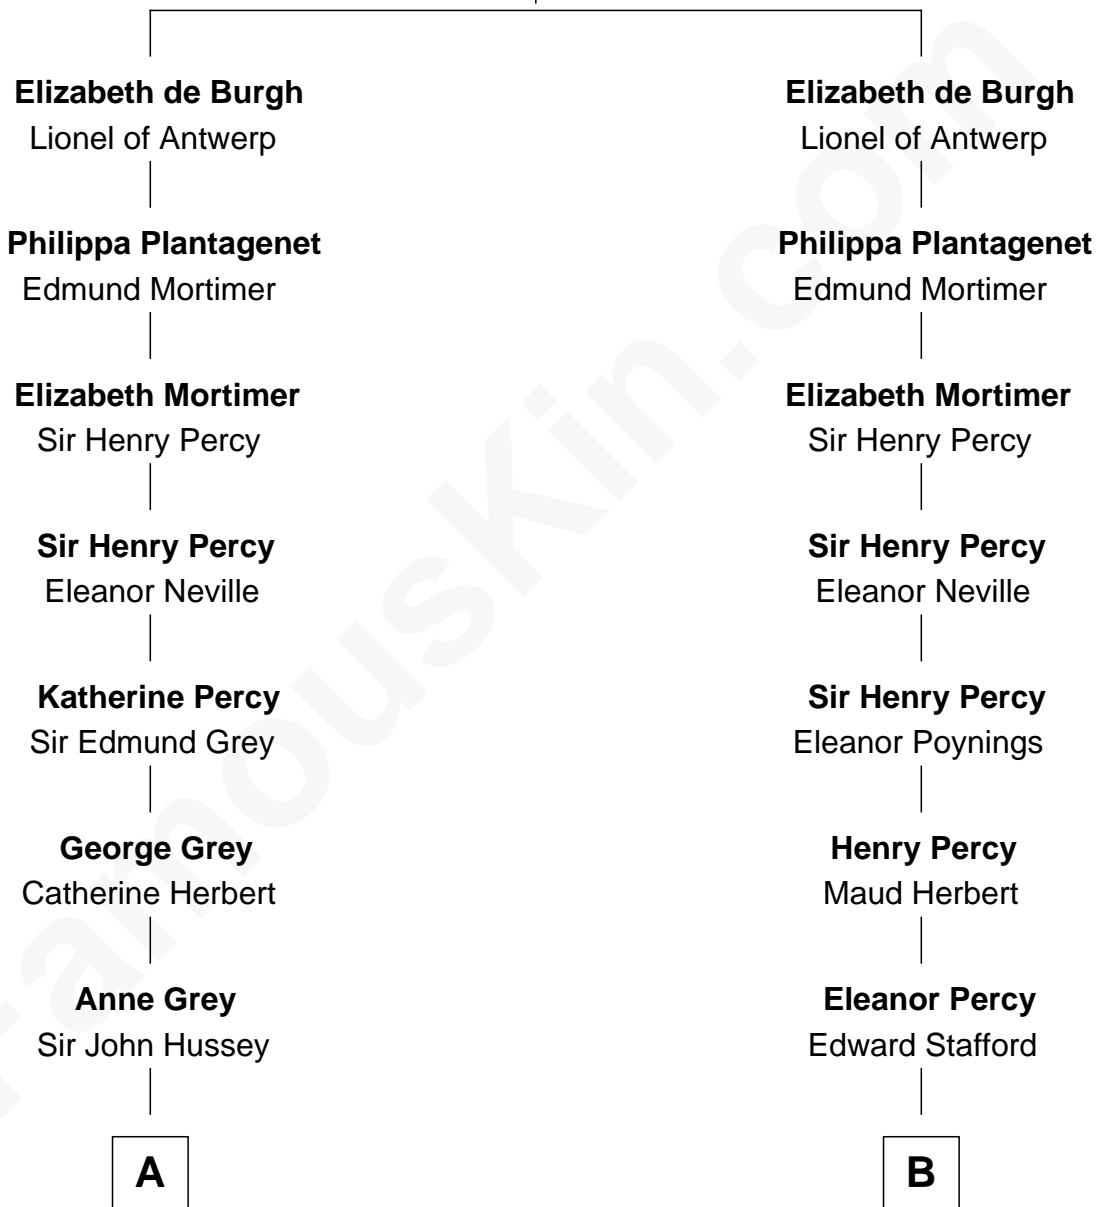

# FamousKin.com Relationship Chart of

**Kit Harington**

TV Actor - "Game of Thrones"

21st cousin of

**Upton Sinclair**

Pulitzer Prize Winning Novelist

**William de Burgh**  
Maude of Lancaster

**C**

**Edward Henry Legge**  
Cordelia Twysden Molesworth

**Lois Marjorie Legge**  
Ernest Wriothesley Denny

**Lavender Cecilia Denny**  
John Charles Dundas Harington

**Sir David Richard Harington**  
Deborah Jane Catesby

**Upton Sinclair**  
*Pulitzer Prize Novelist*