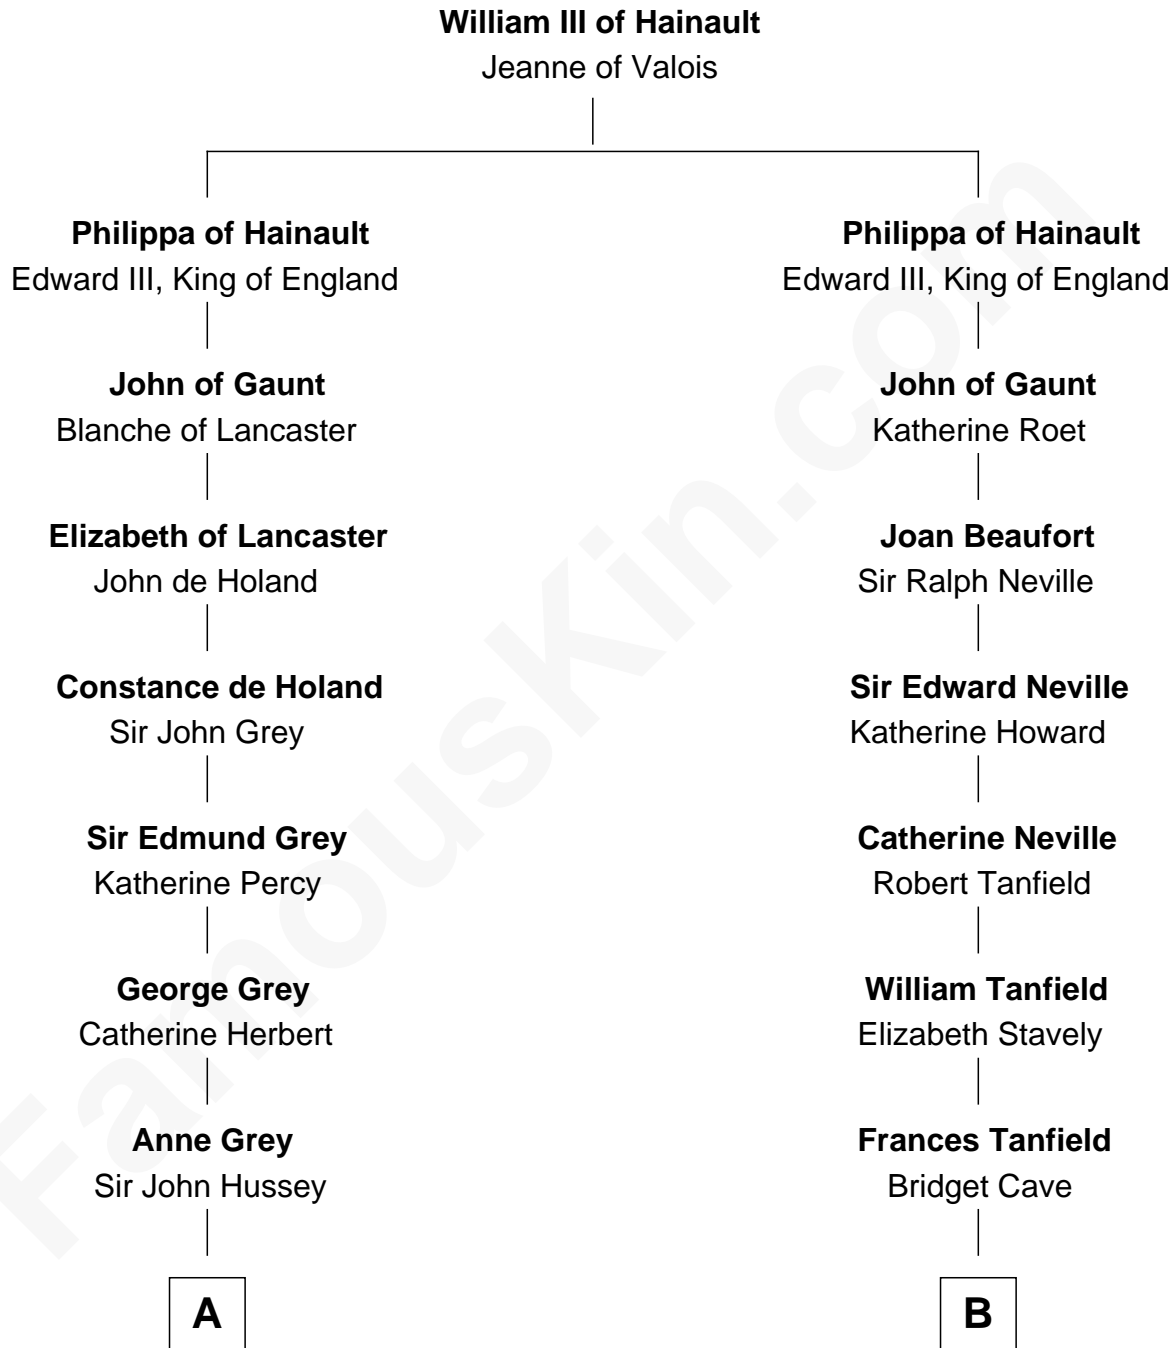

FamousKin.com

Relationship Chart of

Kit Harington

TV Actor - "Game of Thrones"

19th cousin 2 times removed of

Upton Sinclair

Pulitzer Prize Winning Novelist

C

Edward Henry Legge
Cordelia Twysden Molesworth

Lois Marjorie Legge
Ernest Wriothesley Denny

Lavender Cecilia Denny
John Charles Dundas Harington

Sir David Richard Harington
Deborah Jane Catesby

Kit Harington
TV Actor - "Game of Thrones"