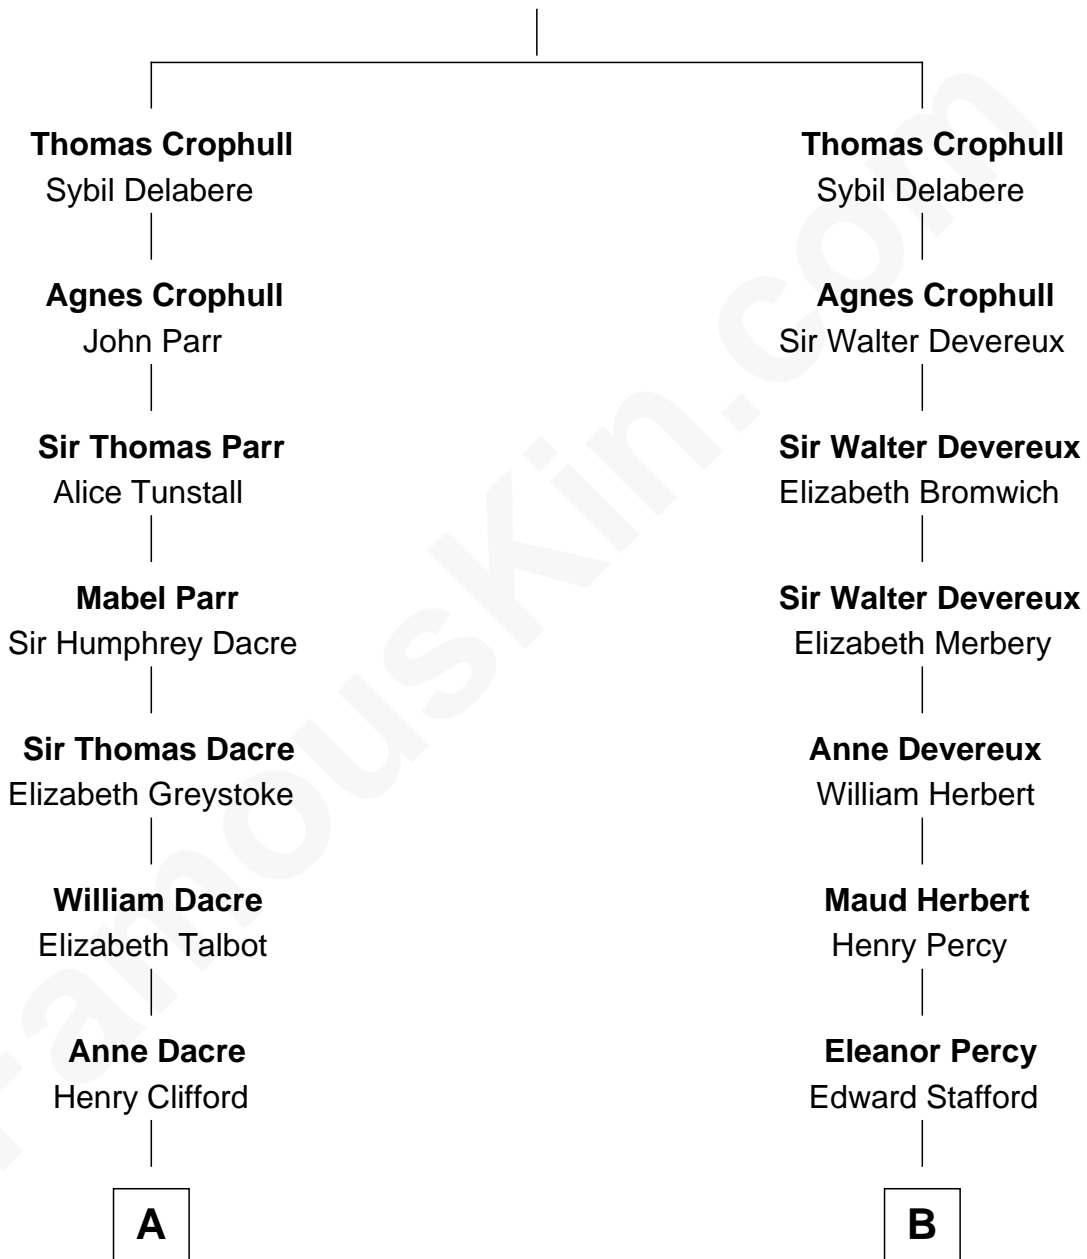

## Relationship Chart of

### Kit Harington

TV Actor - "Game of Thrones"

20th cousin 1 time removed of

### Upton Sinclair

Pulitzer Prize Winning Novelist

**Sir John Crophull**

Margery de Verdun

**C**

**Lois Marjorie Legge**  
Ernest Wriothesley Denny

**Lavender Cecilia Denny**  
John Charles Dundas Harington