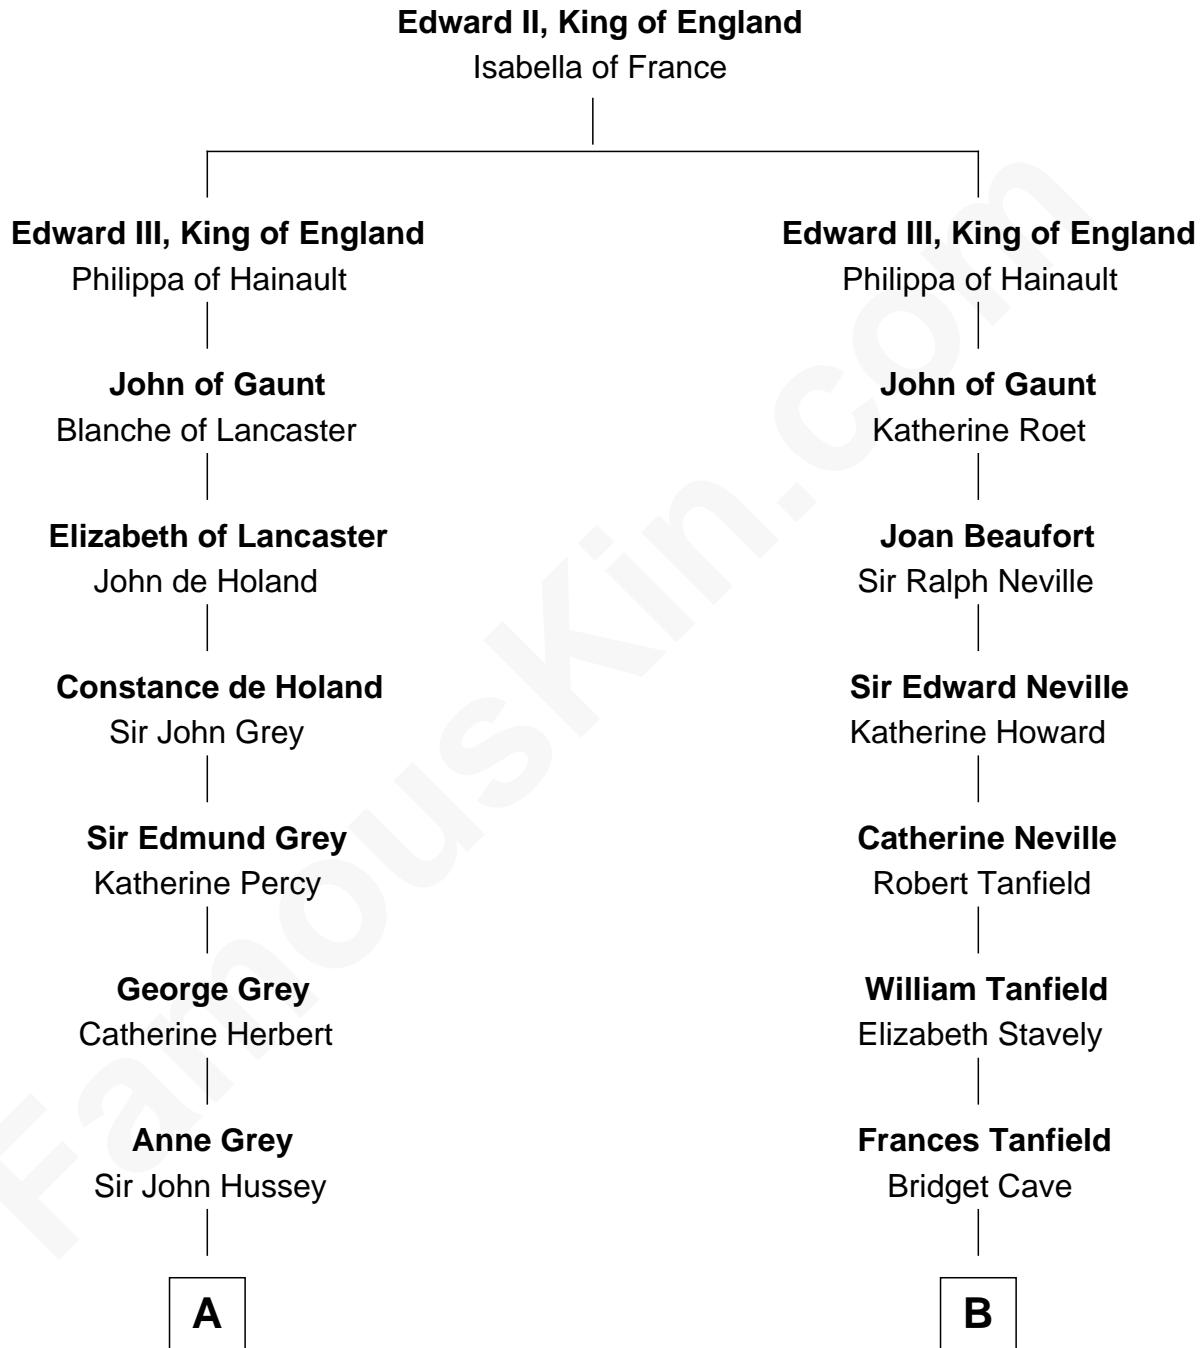

FamousKin.com

Relationship Chart of

Kit Harington

TV Actor - "Game of Thrones"

19th cousin 2 times removed of

Upton Sinclair

Pulitzer Prize Winning Novelist

C

Edward Henry Legge
Cordelia Twysden Molesworth

Lois Marjorie Legge
Ernest Wriothesley Denny

Lavender Cecilia Denny
John Charles Dundas Harington

Sir David Richard Harington
Deborah Jane Catesby

Kit Harington
TV Actor - "Game of Thrones"