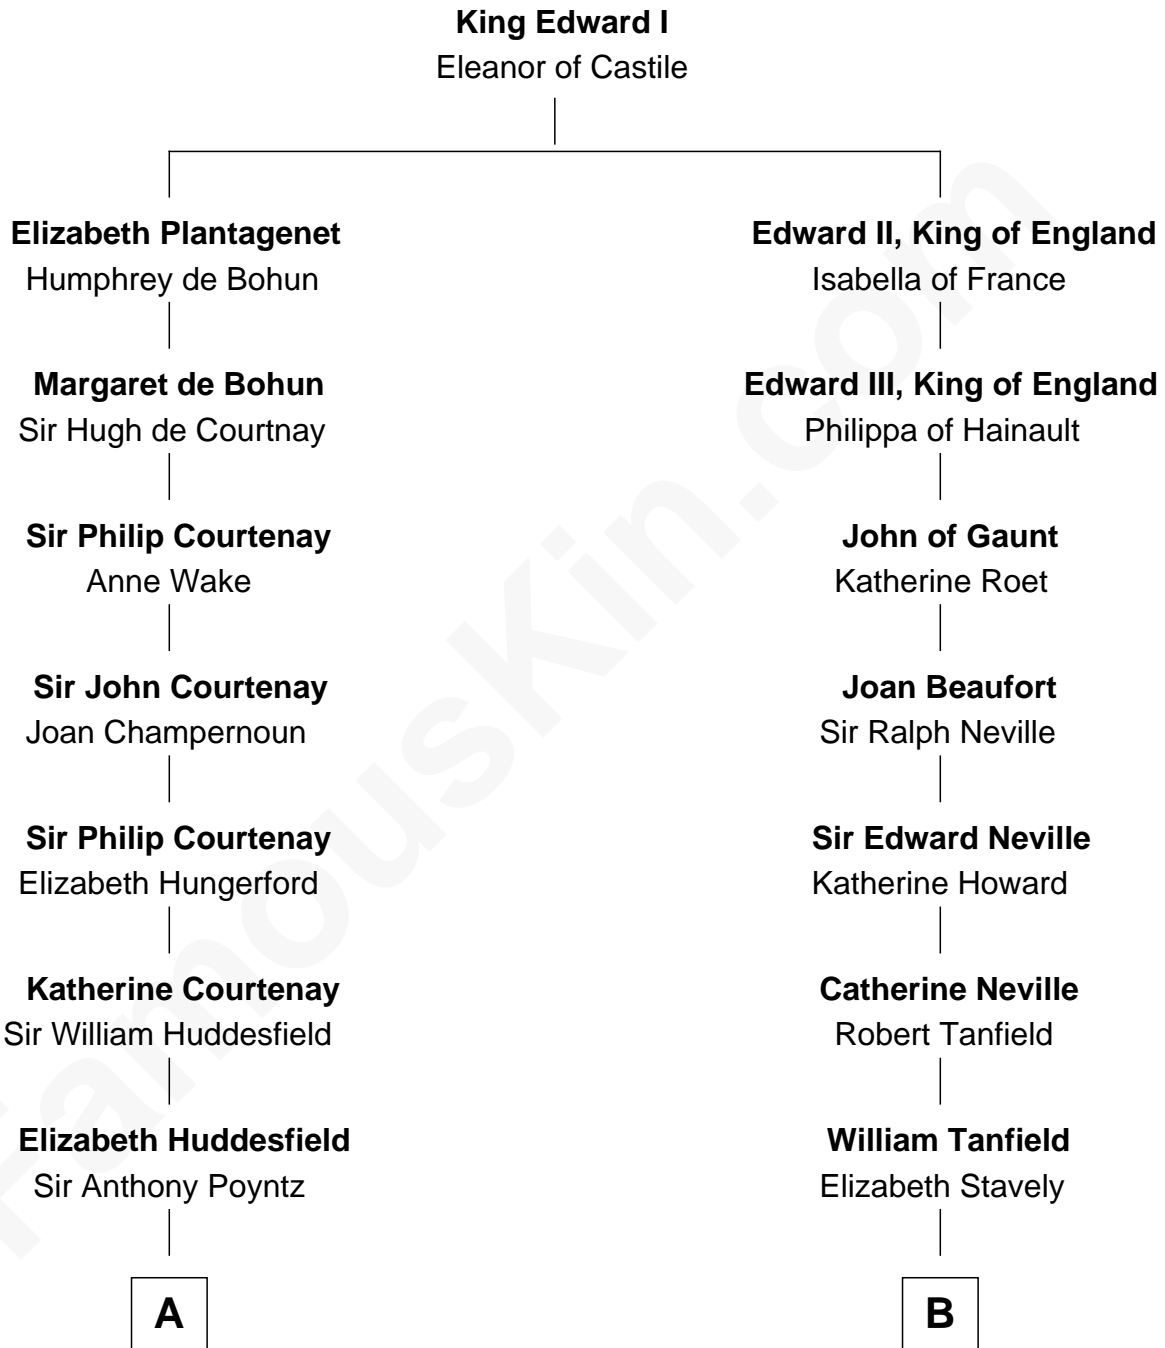

# FamousKin.com Relationship Chart of

**Kit Harington**

*TV Actor - "Game of Thrones"*

20th cousin 1 time removed of

**Upton Sinclair**

*Pulitzer Prize Winning Novelist*

**C**

**Edward Henry Legge**  
Cordelia Twysden Molesworth

**Lois Marjorie Legge**  
Ernest Wriothesley Denny

**Lavender Cecilia Denny**  
John Charles Dundas Harington

**Sir David Richard Harington**  
Deborah Jane Catesby

**Kit Harington**  
*TV Actor - "Game of Thrones"*