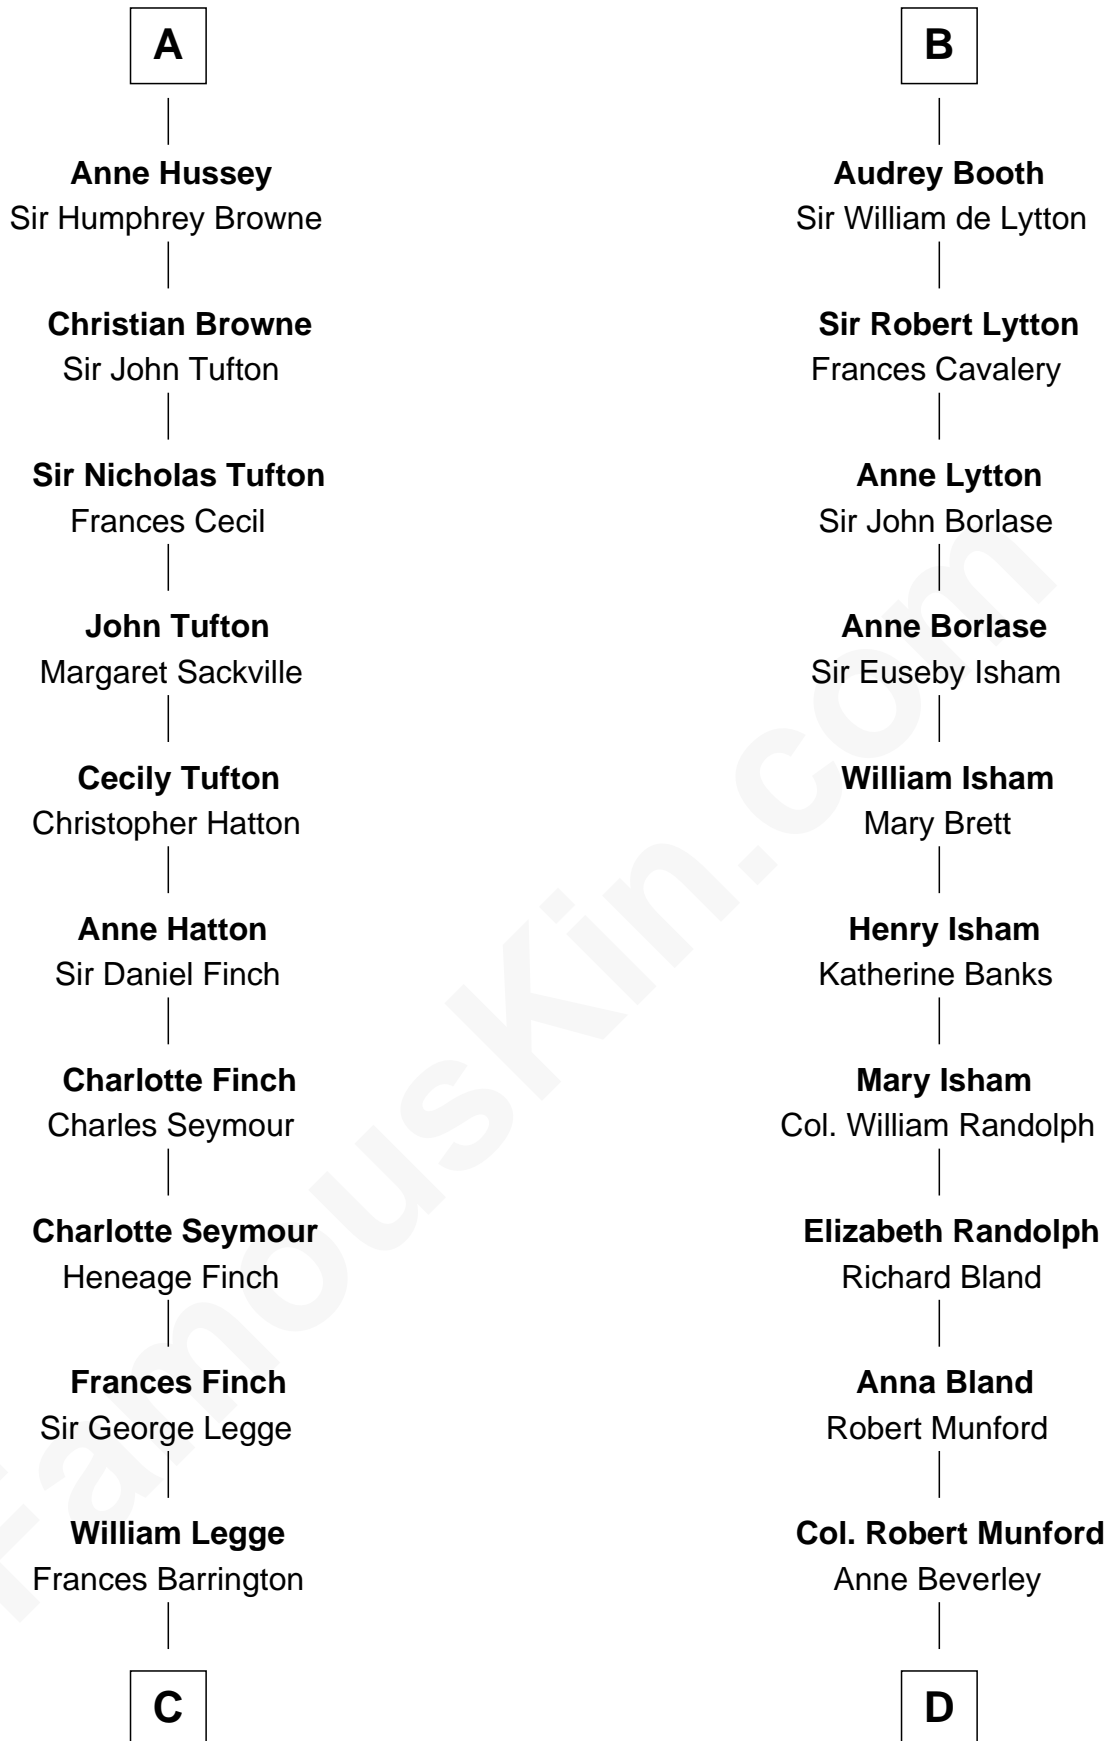

FamousKin.com Relationship Chart of

Kit Harington

TV Actor - "Game of Thrones"

21st cousin of

Upton Sinclair

Pulitzer Prize Winning Novelist

C

Edward Henry Legge
Cordelia Twysden Molesworth

Lois Marjorie Legge
Ernest Wriothesley Denny

Lavender Cecilia Denny
John Charles Dundas Harington

Sir David Richard Harington
Deborah Jane Catesby

Kit Harington
TV Actor - "Game of Thrones"

D

Elizabeth Beverley Munford
Richard Kennon