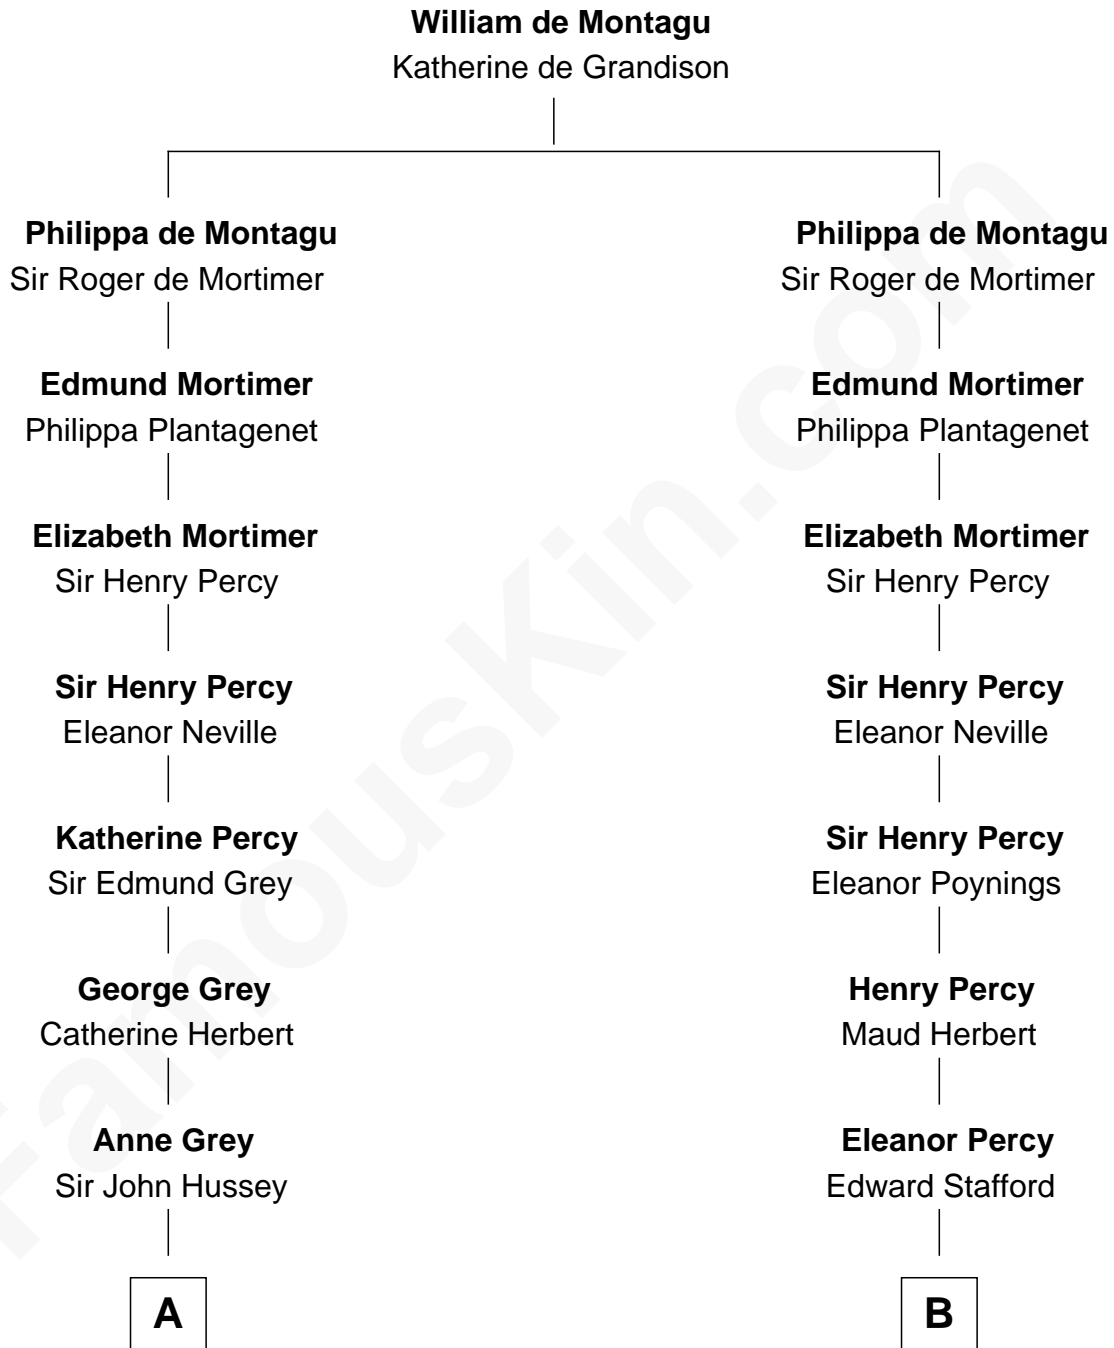

FamousKin.com Relationship Chart of

Kit Harington

TV Actor - "Game of Thrones"

21st cousin of

Upton Sinclair

Pulitzer Prize Winning Novelist

C

Edward Henry Legge
Cordelia Twysden Molesworth

Lois Marjorie Legge
Ernest Wriothesley Denny

Lavender Cecilia Denny
John Charles Dundas Harington

Sir David Richard Harington
Deborah Jane Catesby

Kit Harington
TV Actor - "Game of Thrones"

D

Elizabeth Beverley Munford
Richard Kennon