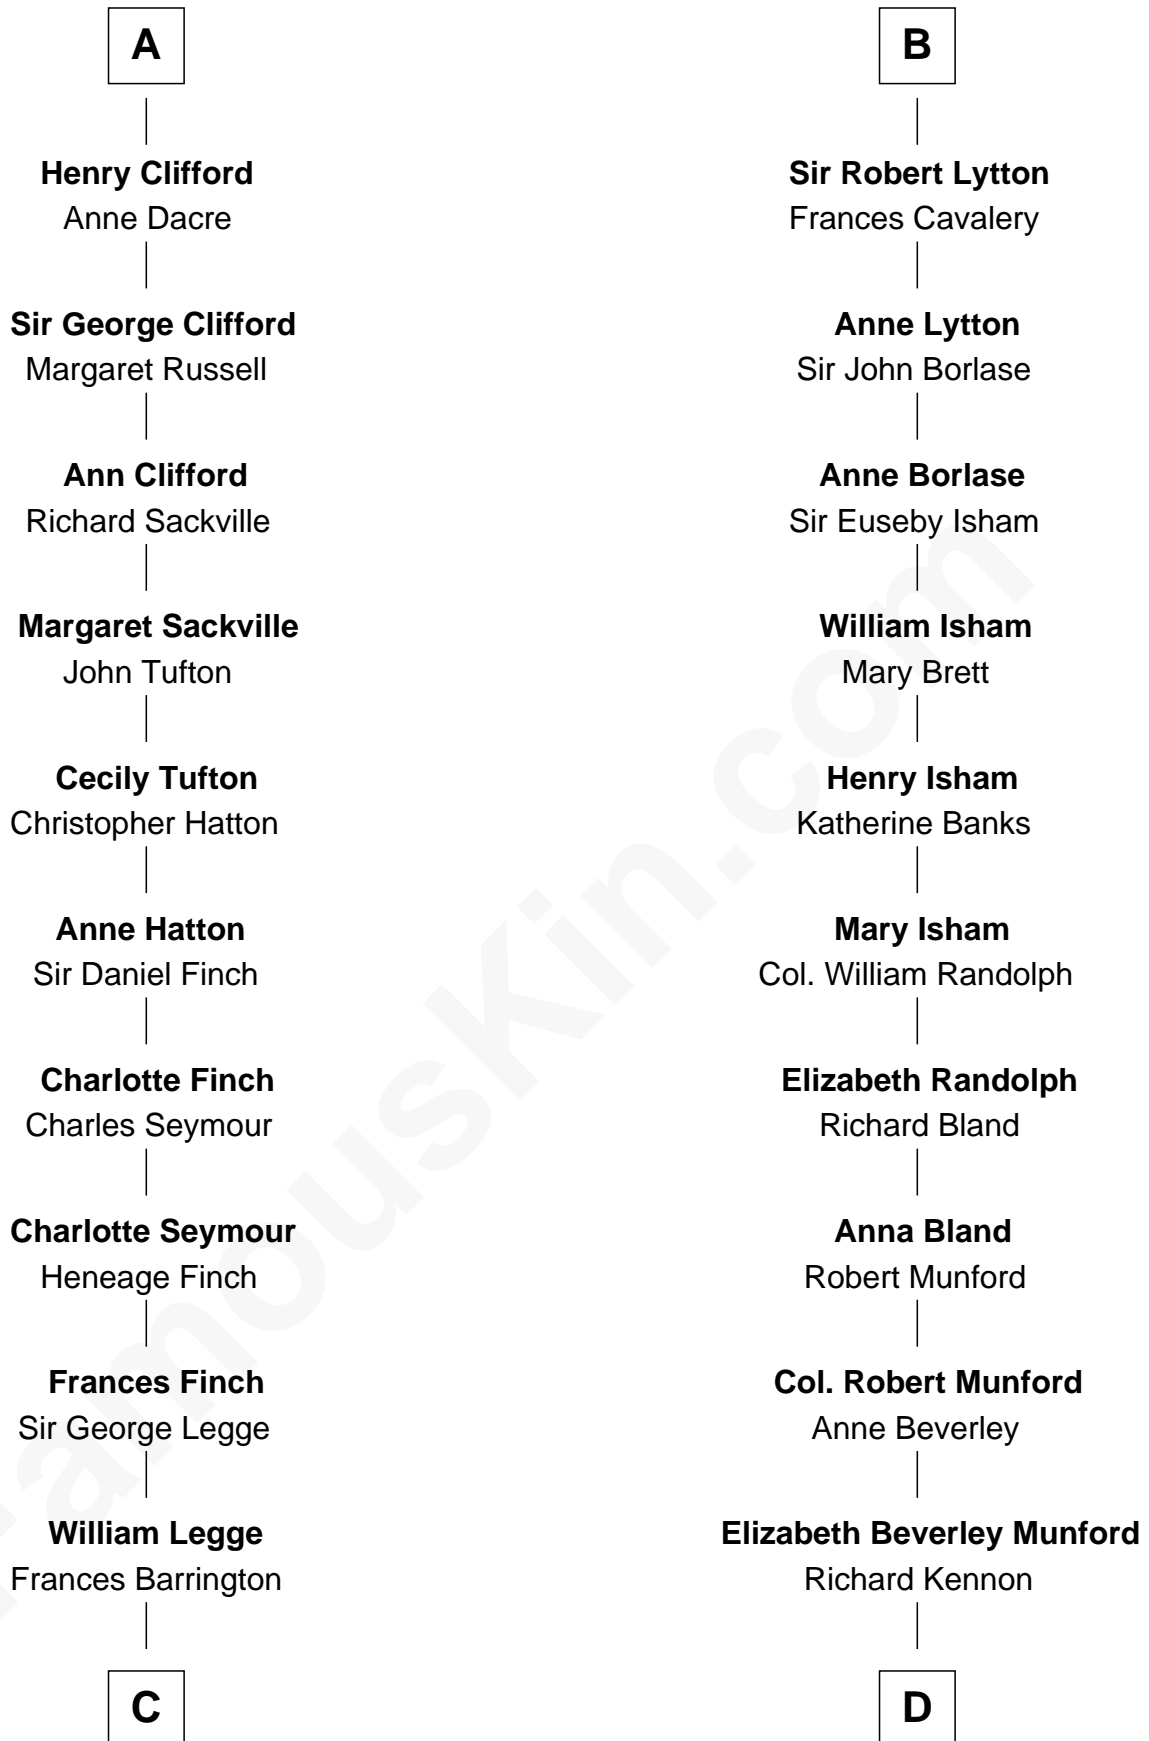

FamousKin.com Relationship Chart of

Kit Harington

TV Actor - "Game of Thrones"

20th cousin 1 time removed of

Upton Sinclair

Pulitzer Prize Winning Novelist

Sir Geoffrey le Scrope

Ivetta de Ros

C

Edward Henry Legge
Cordelia Twysden Molesworth

Lois Marjorie Legge
Ernest Wriothesley Denny

Lavender Cecilia Denny
John Charles Dundas Harington

Sir David Richard Harington
Deborah Jane Catesby

Kit Harington
TV Actor - "Game of Thrones"