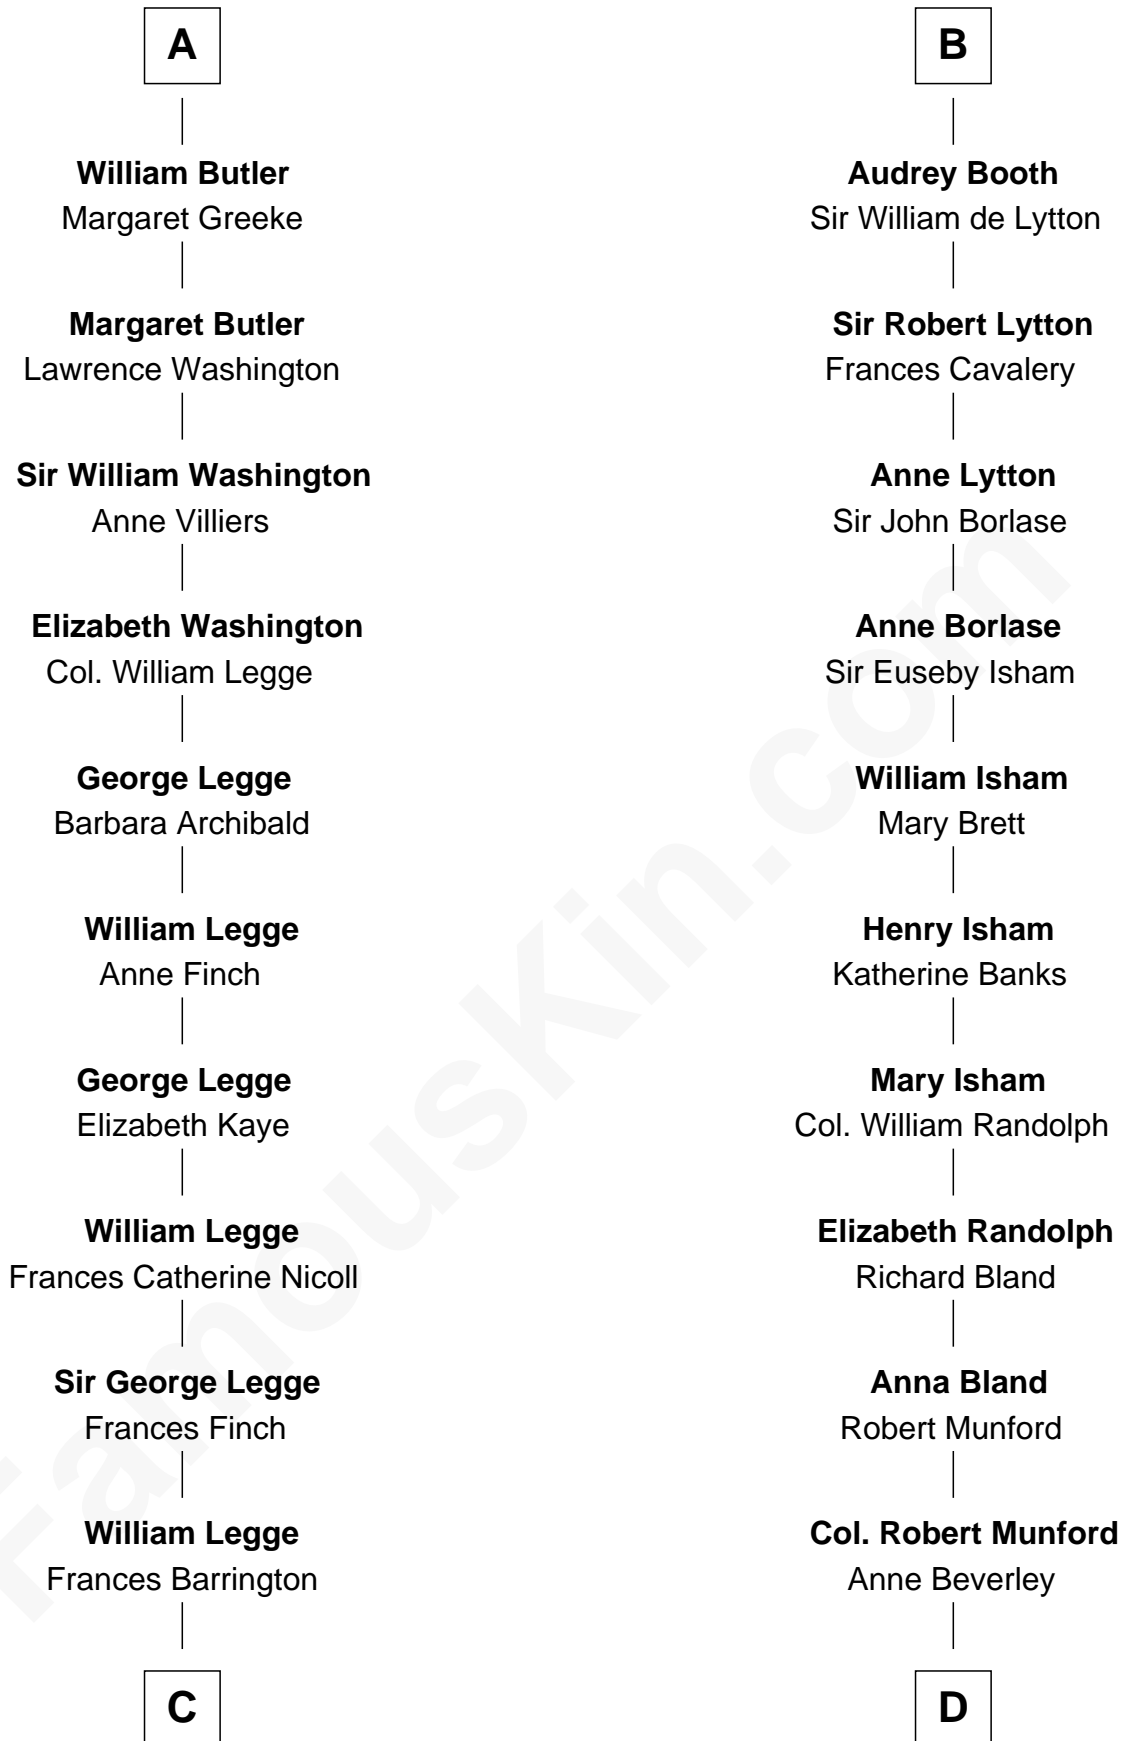

FamousKin.com Relationship Chart of

Kit Harington

TV Actor - "Game of Thrones"

21st cousin of

Upton Sinclair

Pulitzer Prize Winning Novelist

Eudo la Zouche
Milicent de Cantilupe

Eve la Zouche
Sir Maurice de Berkeley

Thomas de Berkeley
Katherine de Clyvedon

Sir John Berkeley
Elizabeth Betteshorne

Elizabeth Berkeley
Sir John Sutton

Sir Edmund Sutton
Joyce Tiptoft

Sir John Sutton
Anne Clarell

Margaret Sutton
John Butler

A

Sir William la Zouche
Maud Lovel

Milicent la Zouche
Sir William Deincourt

Margaret Deincourt
Sir Robert de Tibetot

Elizabeth de Tibetot
Sir Philip le Despencer

Margery Despencer
Sir Roger Wentworth

Margaret Wentworth
Sir William Hopton

Margaret Hopton
Sir Philip Booth

B

C

Edward Henry Legge
Cordelia Twysden Molesworth

Lois Marjorie Legge
Ernest Wriothesley Denny

Lavender Cecilia Denny
John Charles Dundas Harington

Sir David Richard Harington
Deborah Jane Catesby