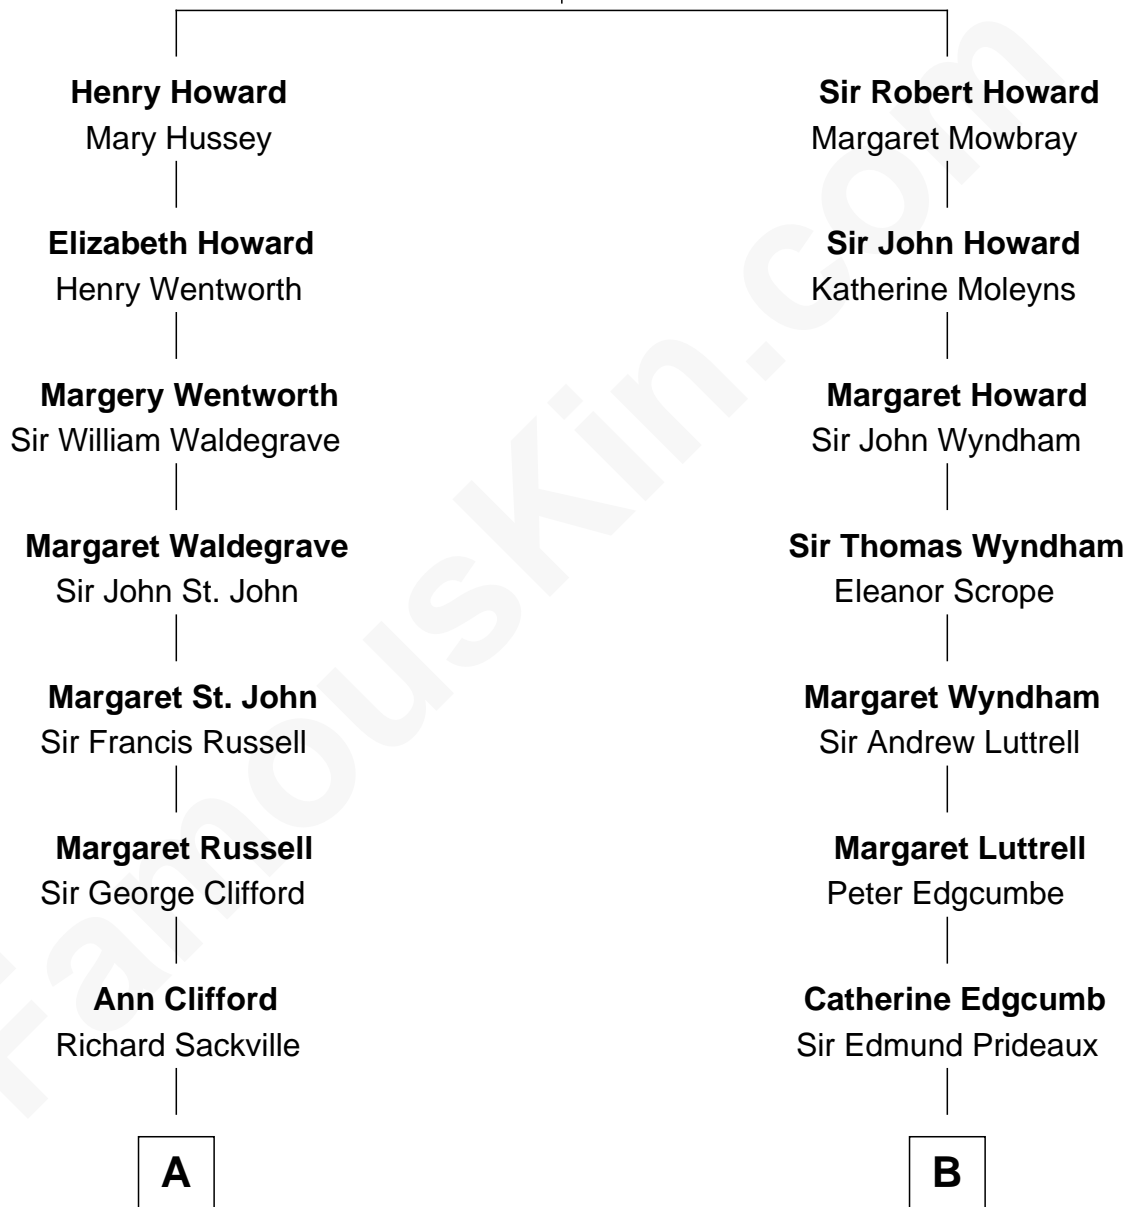

FamousKin.com

Relationship Chart of

Kit Harington

TV Actor - "Game of Thrones"

18th cousin of

Guy Ritchie

British Filmmaker

Sir John Howard

Alice Tendring

C

Sir David Richard Harington

Deborah Jane Catesby

Kit Harington

TV Actor - "Game of Thrones"

D

John Vivian Ritchie

Amber Mary Parkinson

Guy Ritchie

British Filmmaker

FamousKin.com