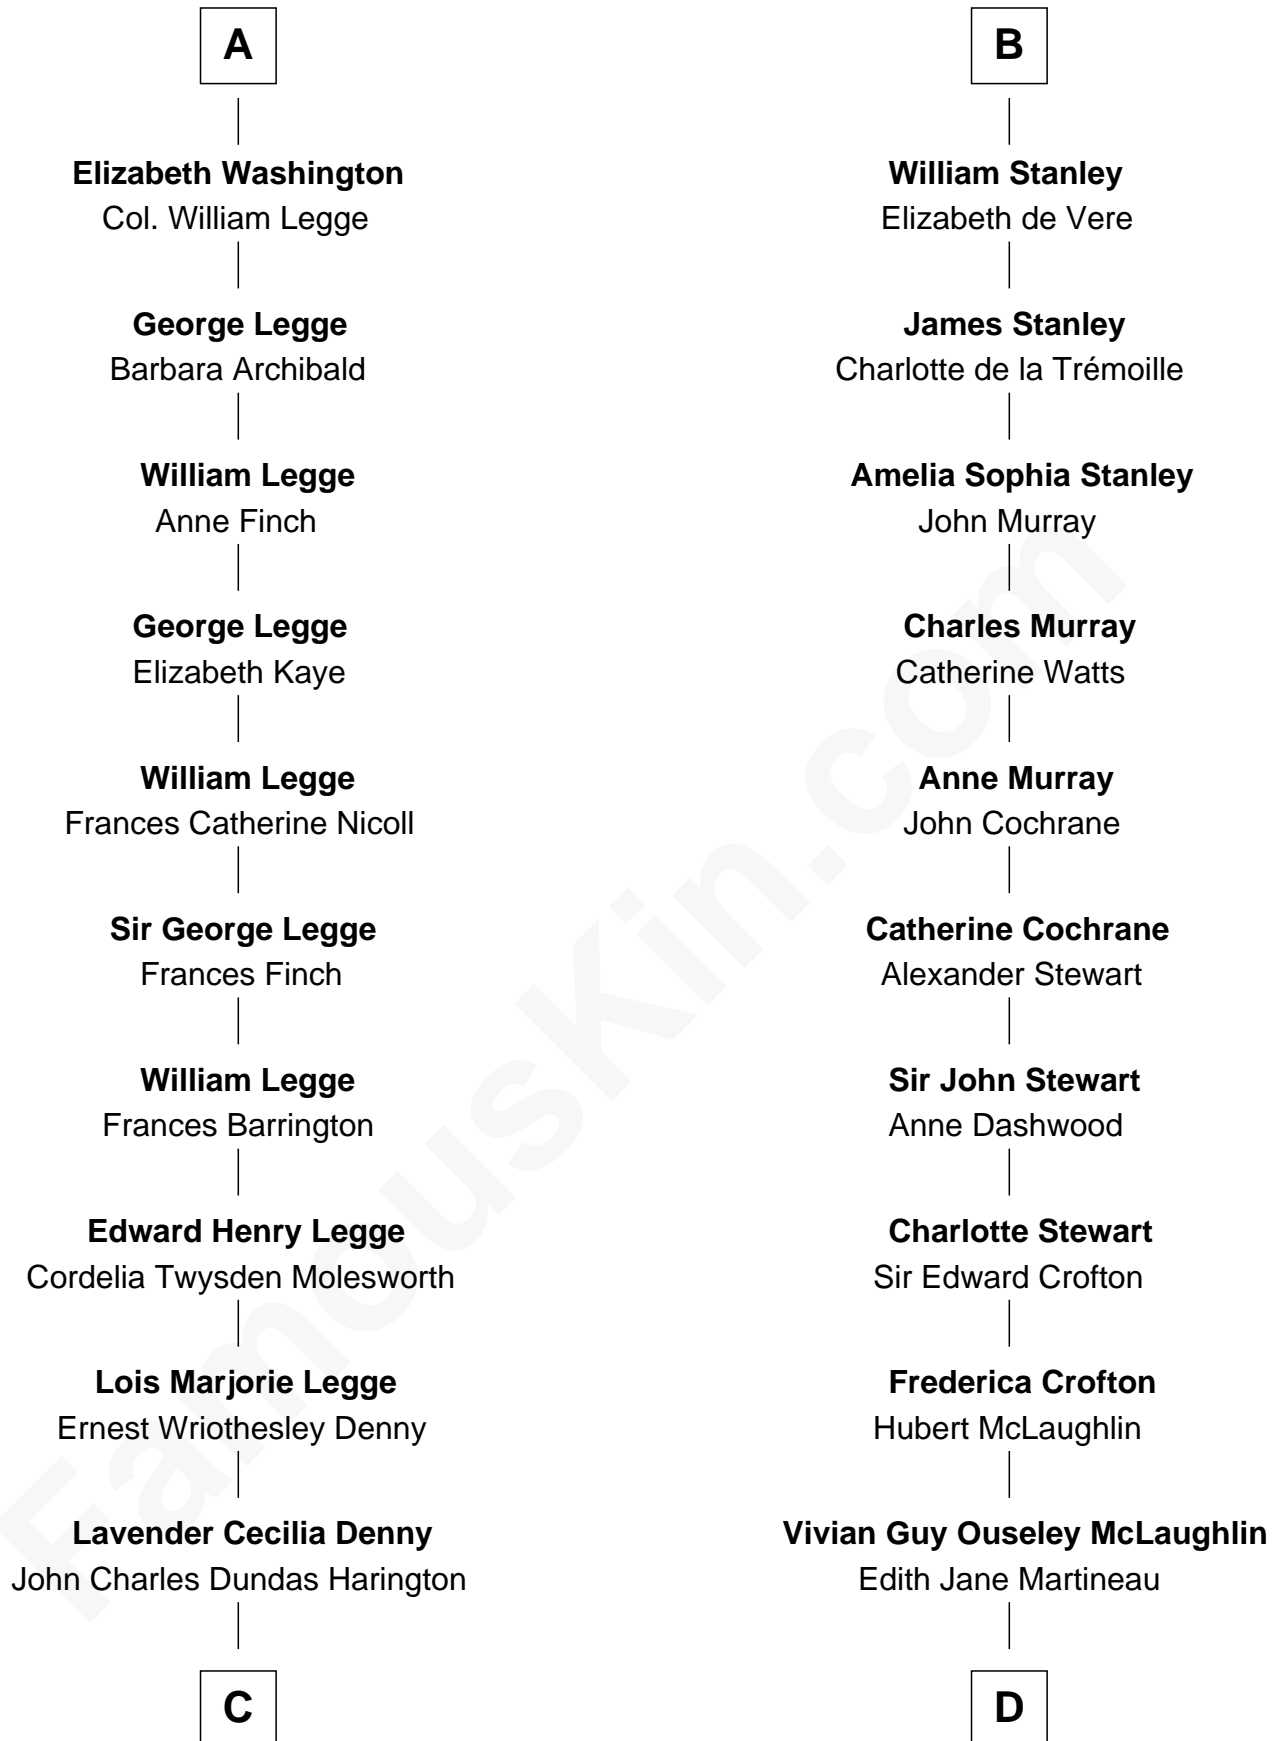

FamousKin.com Relationship Chart of

Kit Harington

TV Actor - "Game of Thrones"

18th cousin 1 time removed of

Guy Ritchie

British Filmmaker

C

Sir David Richard Harington

Deborah Jane Catesby

Kit Harington

TV Actor - "Game of Thrones"

D

Doris Margaretta McLaughlin

Stuart John Ritchie

John Vivian Ritchie

Amber Mary Parkinson