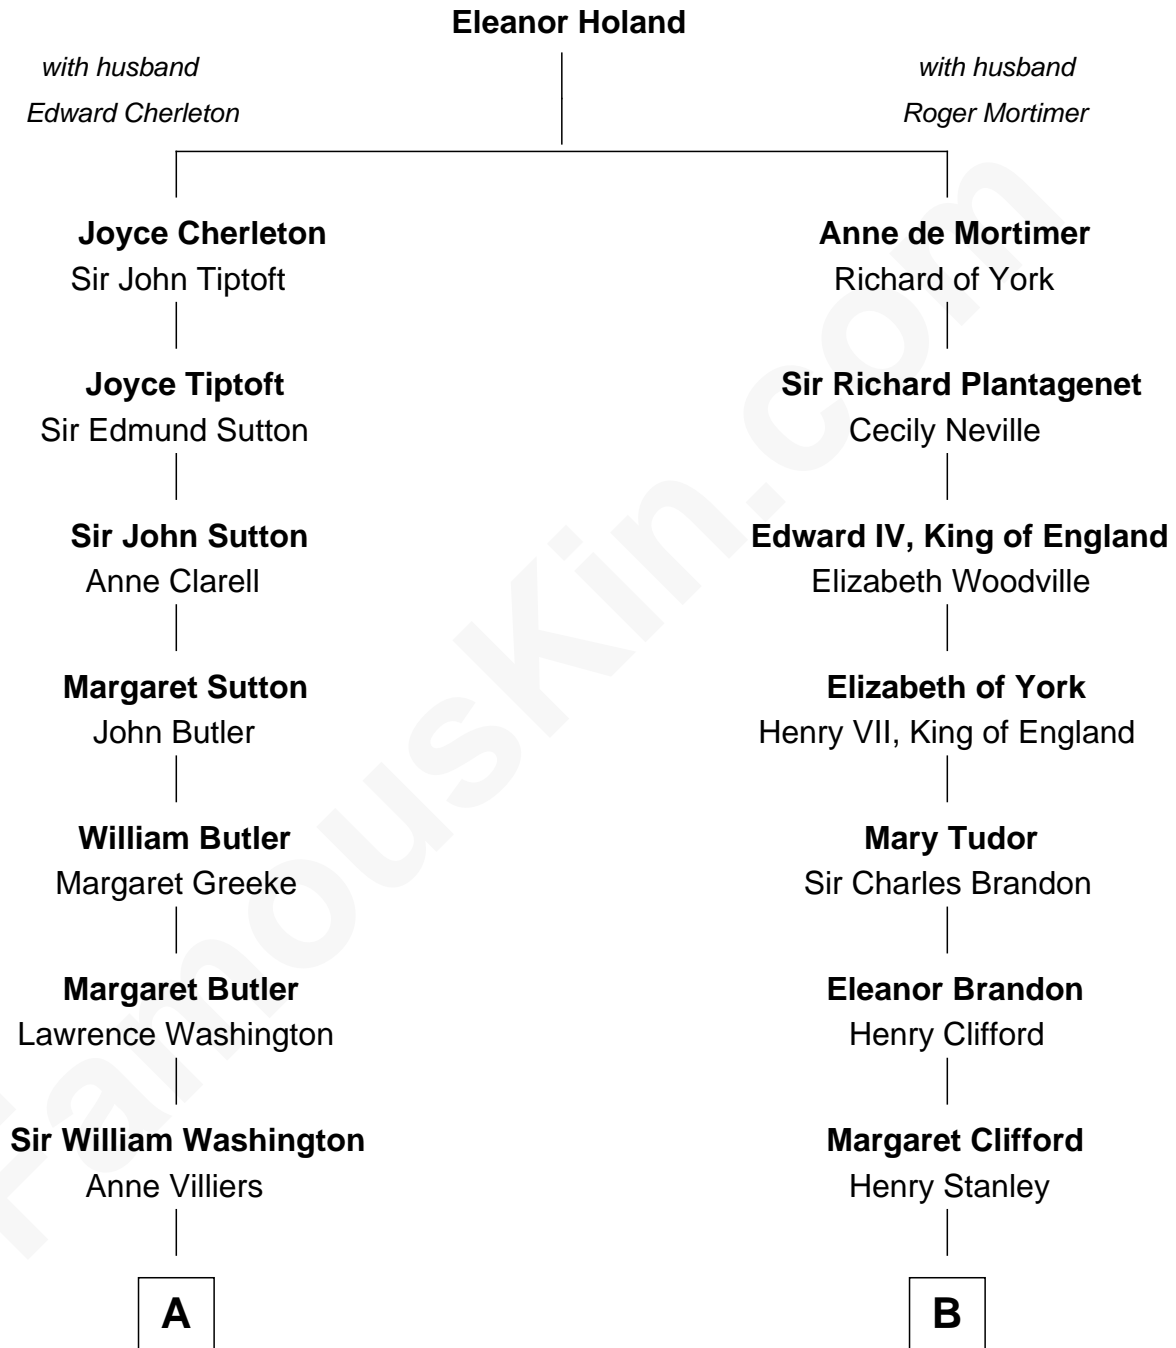

FamousKin.com Relationship Chart of

Kit Harington

TV Actor - "Game of Thrones"

18th cousin 1 time removed of

Guy Ritchie

British Filmmaker

C

Sir David Richard Harington

Deborah Jane Catesby

Kit Harington

TV Actor - "Game of Thrones"

D

Doris Margaretta McLaughlin

Stuart John Ritchie

John Vivian Ritchie

Amber Mary Parkinson