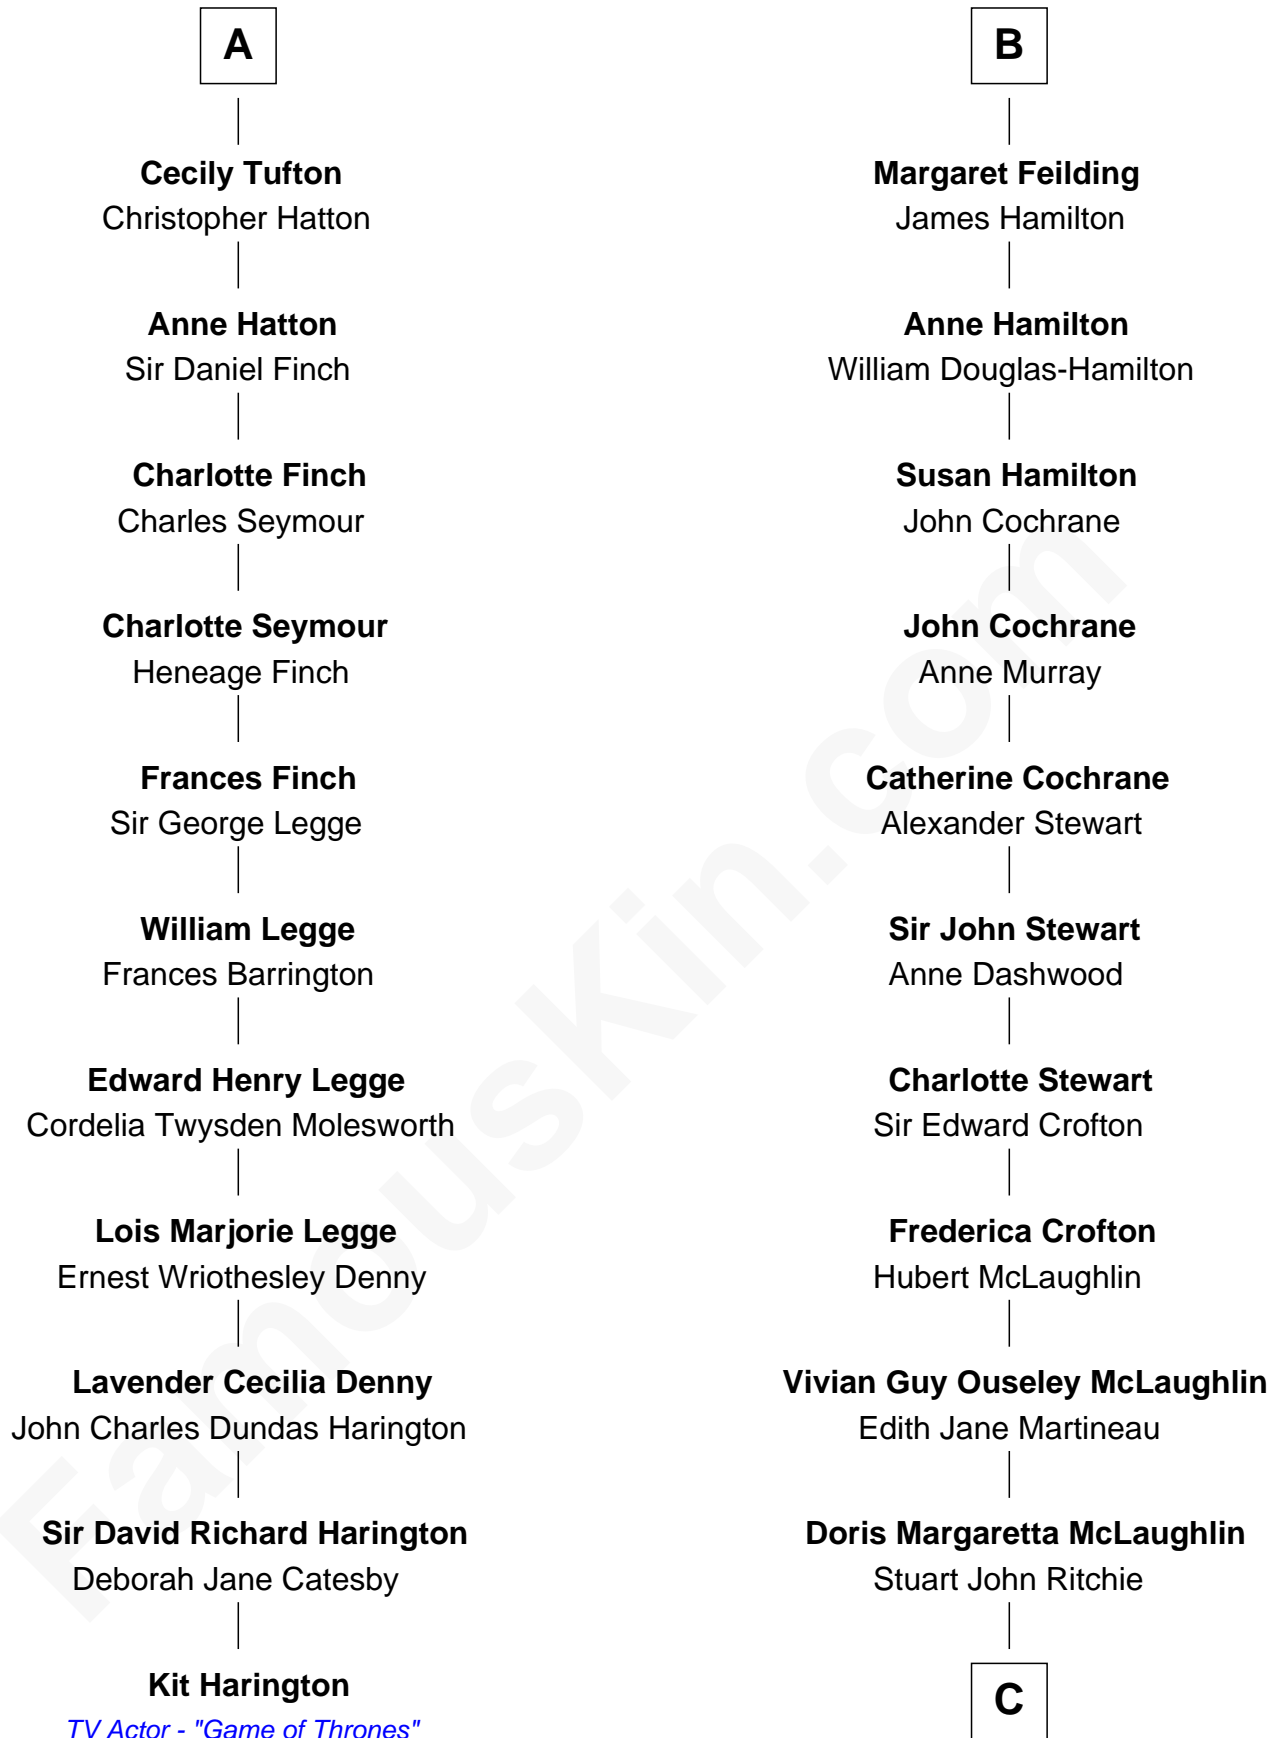

FamousKin.com Relationship Chart of

Kit Harington

TV Actor - "Game of Thrones"

17th cousin 1 time removed of

Guy Ritchie

British Filmmaker

Sir Richard Neville

Alice Montagu

C

John Vivian Ritchie
Amber Mary Parkinson

Guy Ritchie
British Filmmaker

FamousKin.com