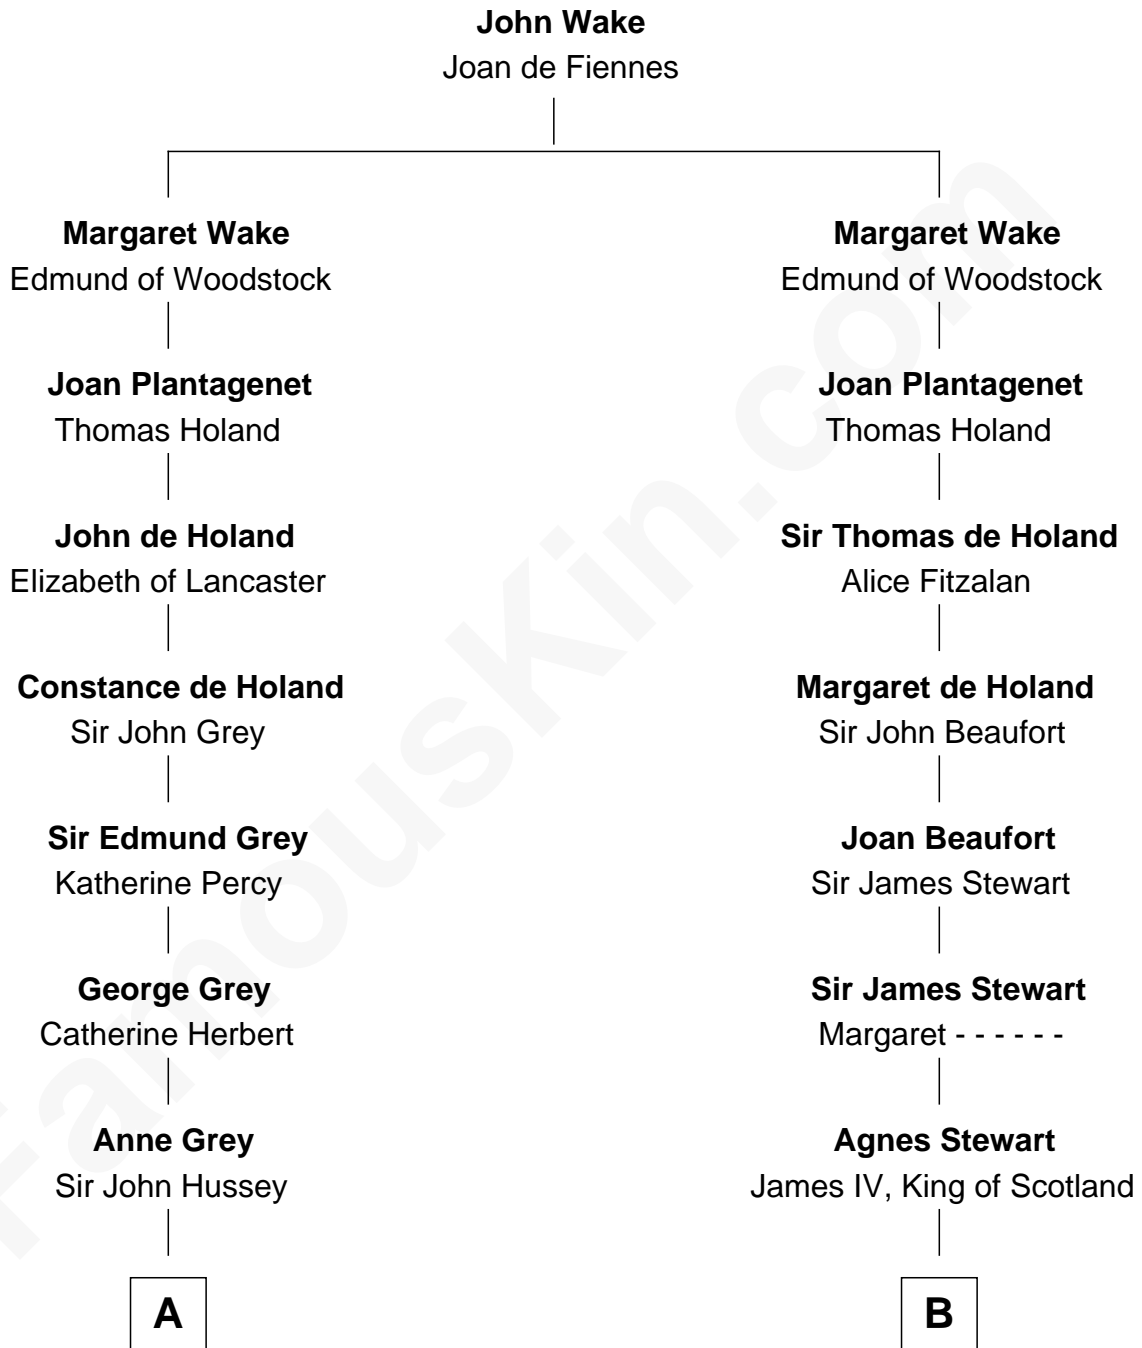

FamousKin.com

Relationship Chart of

Kit Harington

TV Actor - "Game of Thrones"

21st cousin of

Guy Ritchie

British Filmmaker

C

Edward Henry Legge
Cordelia Twysden Molesworth

Lois Marjorie Legge
Ernest Wriothesley Denny

Lavender Cecilia Denny
John Charles Dundas Harington

Sir David Richard Harington
Deborah Jane Catesby

Kit Harington
TV Actor - "Game of Thrones"