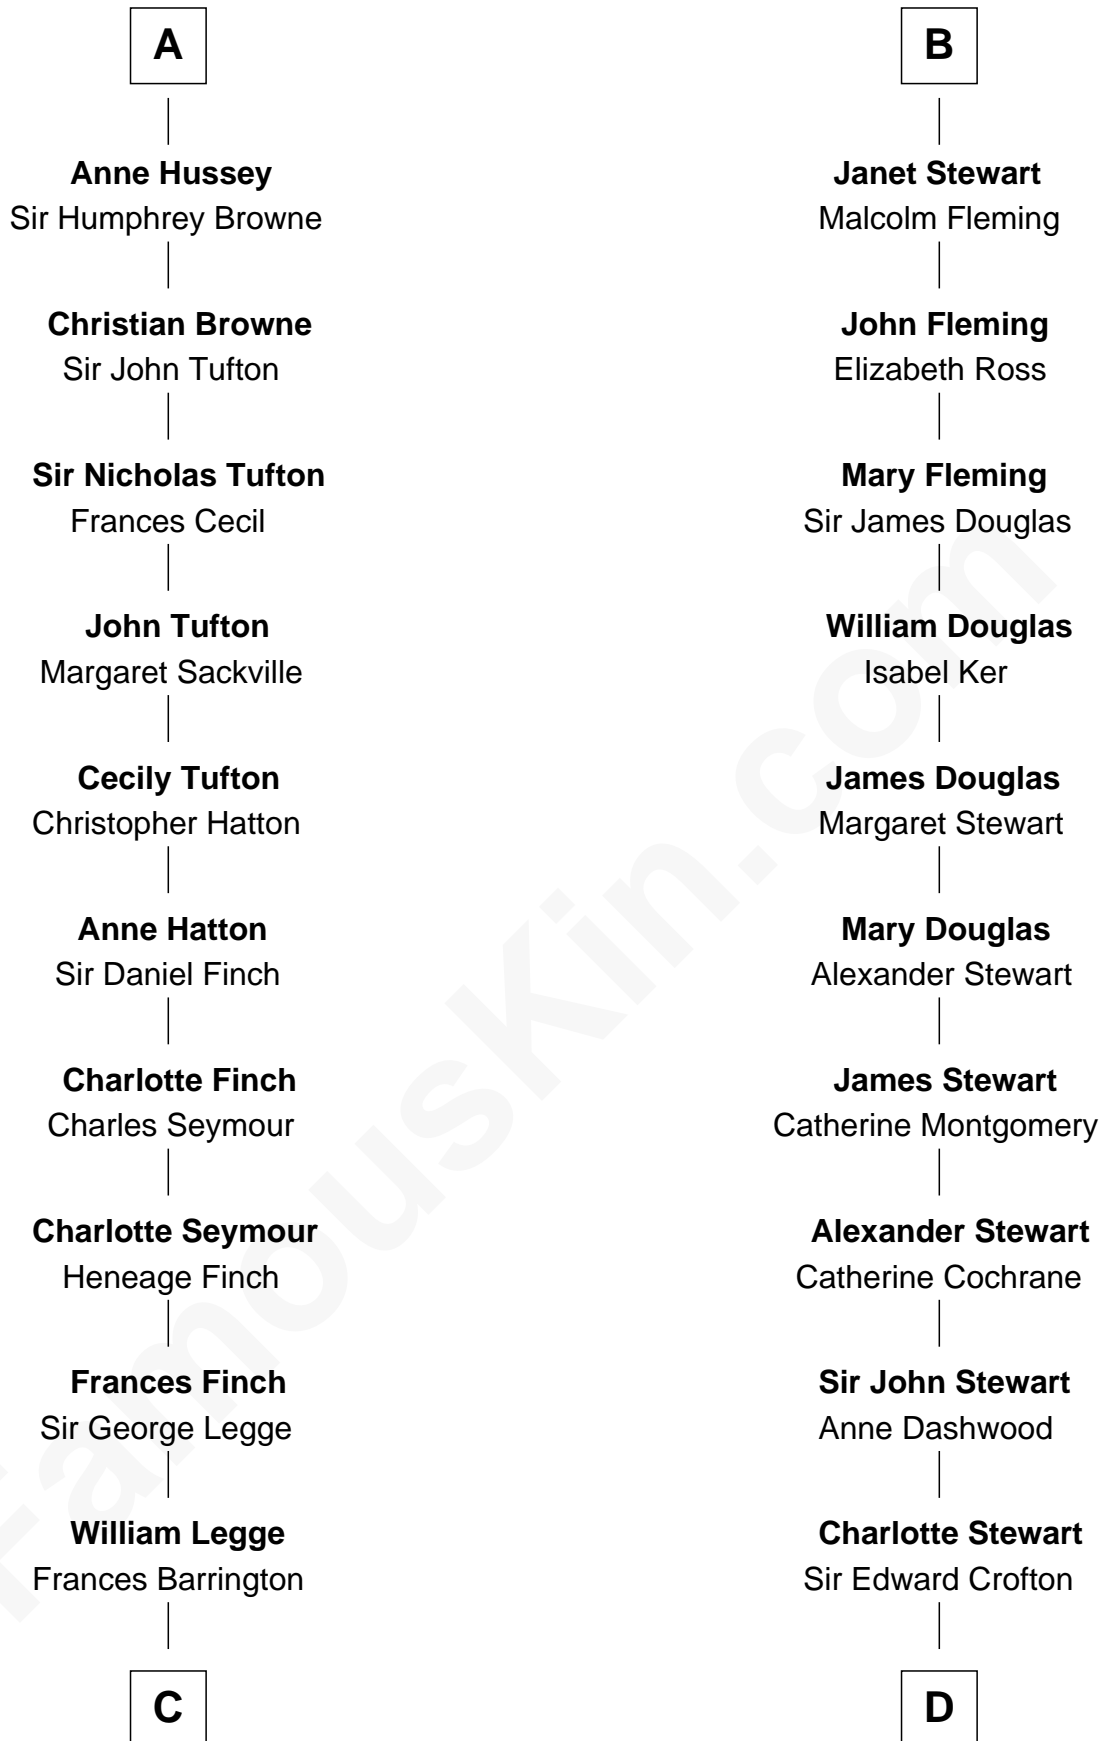

FamousKin.com

Relationship Chart of

Kit Harington

TV Actor - "Game of Thrones"

21st cousin of

Guy Ritchie

British Filmmaker

C

Edward Henry Legge
Cordelia Twysden Molesworth

Lois Marjorie Legge
Ernest Wriothesley Denny

Lavender Cecilia Denny
John Charles Dundas Harington

Sir David Richard Harington
Deborah Jane Catesby

Kit Harington
TV Actor - "Game of Thrones"