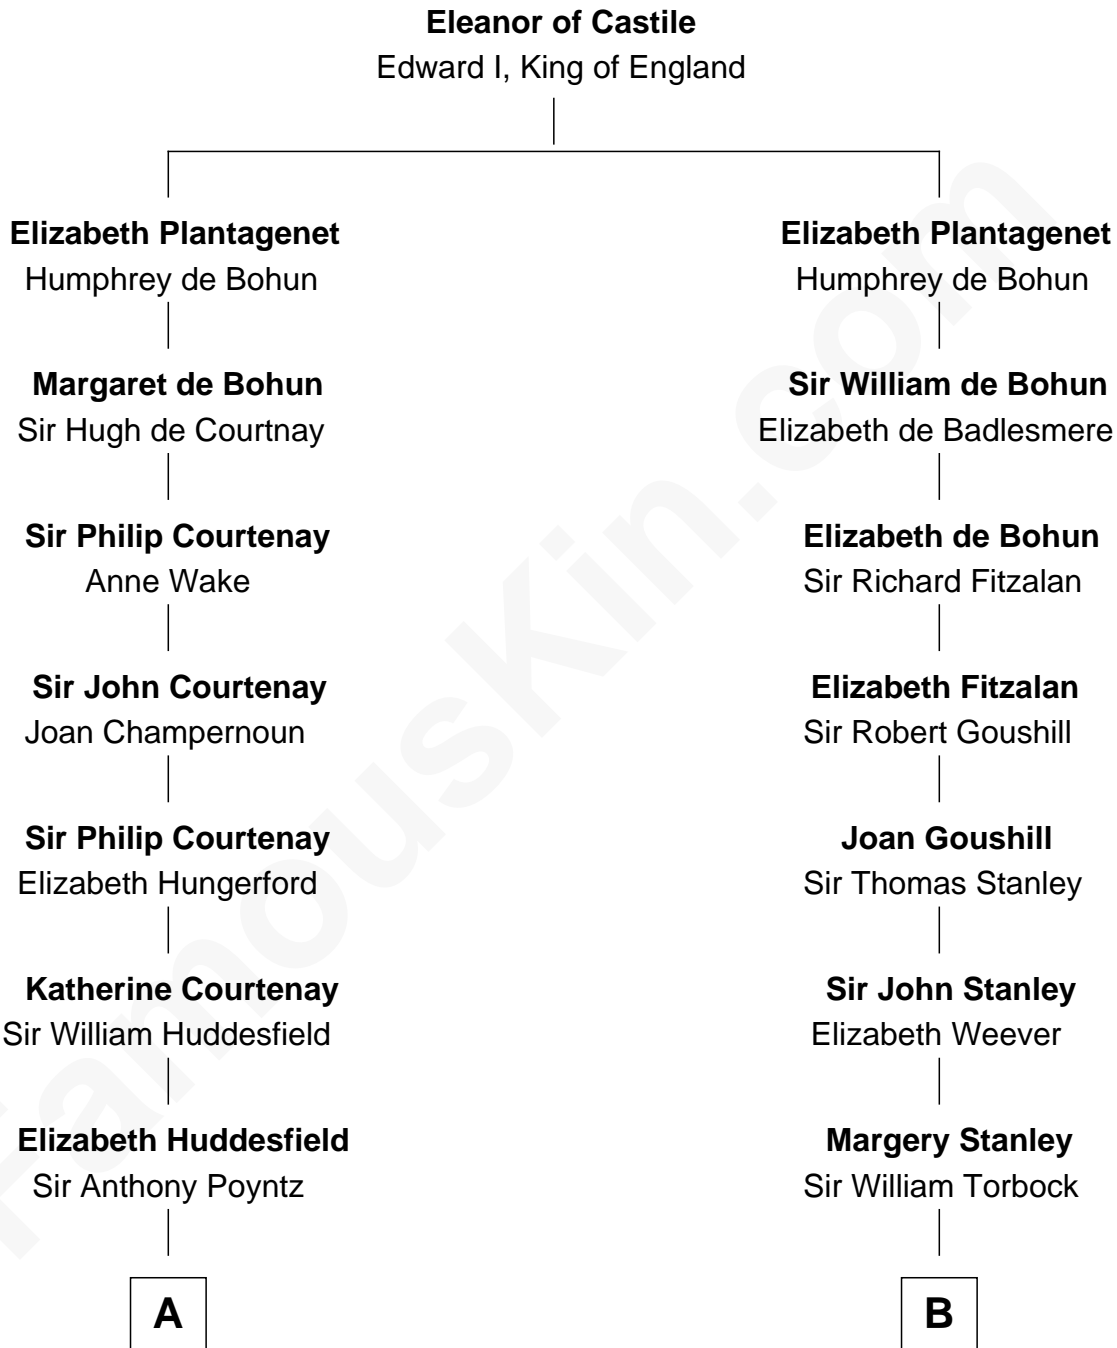

FamousKin.com

Relationship Chart of

Kit Harington

TV Actor - "Game of Thrones"

19th cousin 2 times removed of

Buckminster Fuller

Author, Architect, and Inventor

C

Edward Henry Legge
Cordelia Twysden Molesworth

Lois Marjorie Legge
Ernest Wriothesley Denny

Lavender Cecilia Denny
John Charles Dundas Harington

Sir David Richard Harington
Deborah Jane Catesby

Kit Harington
TV Actor - "Game of Thrones"