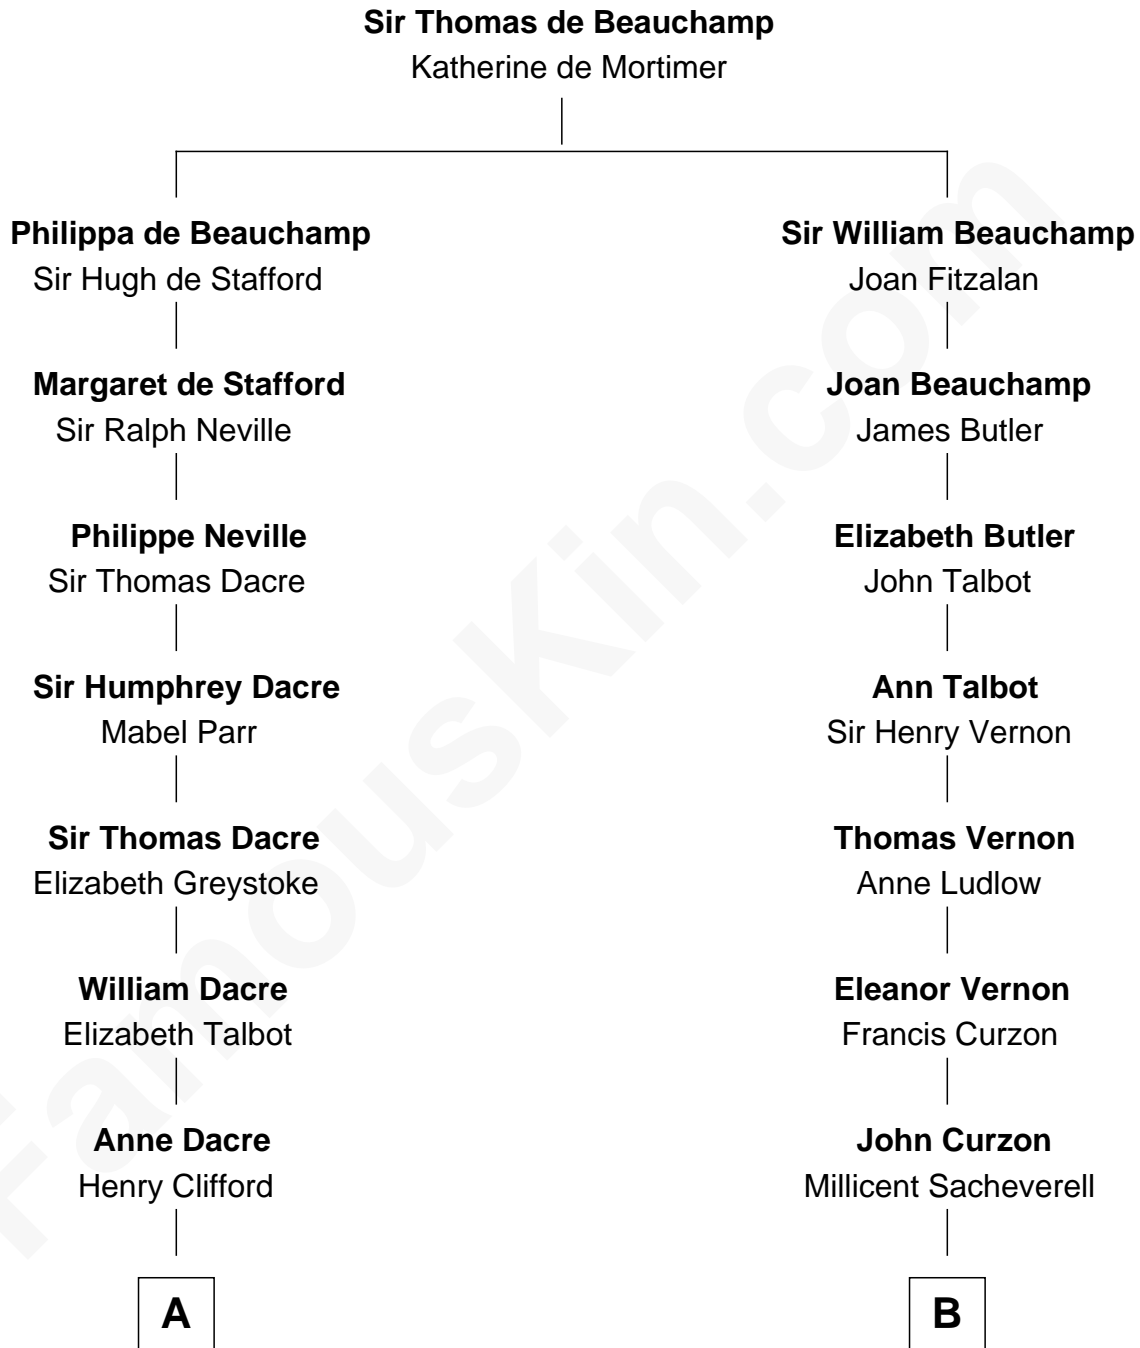

FamousKin.com Relationship Chart of

Kit Harington

TV Actor - "Game of Thrones"

19th cousin 1 time removed of

Oliver Platt

Movie Actor

C

Lois Marjorie Legge
Ernest Wriothesley Denny

Lavender Cecilia Denny
John Charles Dundas Harington

Sir David Richard Harington
Deborah Jane Catesby

Kit Harington
TV Actor - "Game of Thrones"

D

Eileen Burden
Walter Maynard

Sheila Maynard
Nicholas Platt