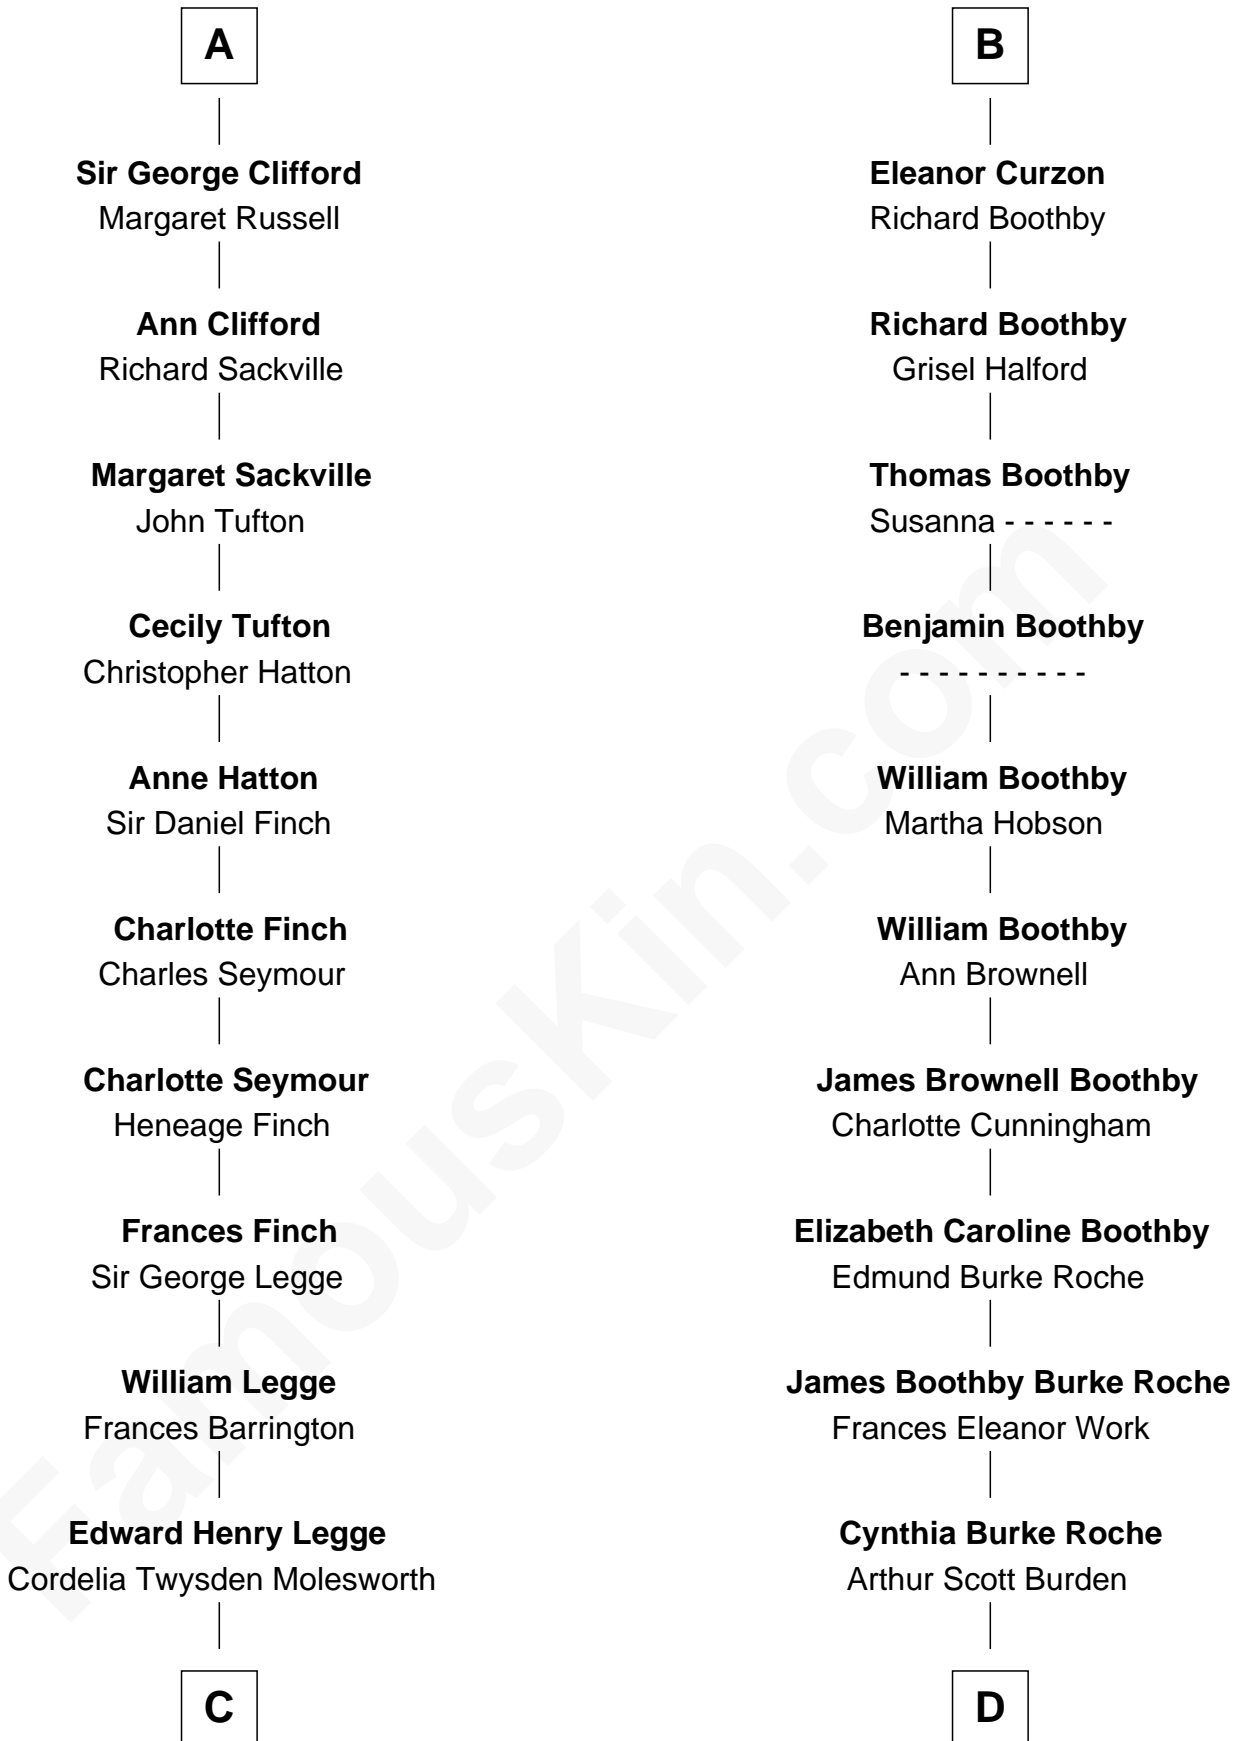

FamousKin.com Relationship Chart of

Kit Harington

TV Actor - "Game of Thrones"

19th cousin 1 time removed of

Oliver Platt

Movie Actor

C

Lois Marjorie Legge
Ernest Wriothesley Denny

Lavender Cecilia Denny
John Charles Dundas Harington

Sir David Richard Harington
Deborah Jane Catesby

Kit Harington
TV Actor - "Game of Thrones"

D

Eileen Burden
Walter Maynard

Sheila Maynard
Nicholas Platt