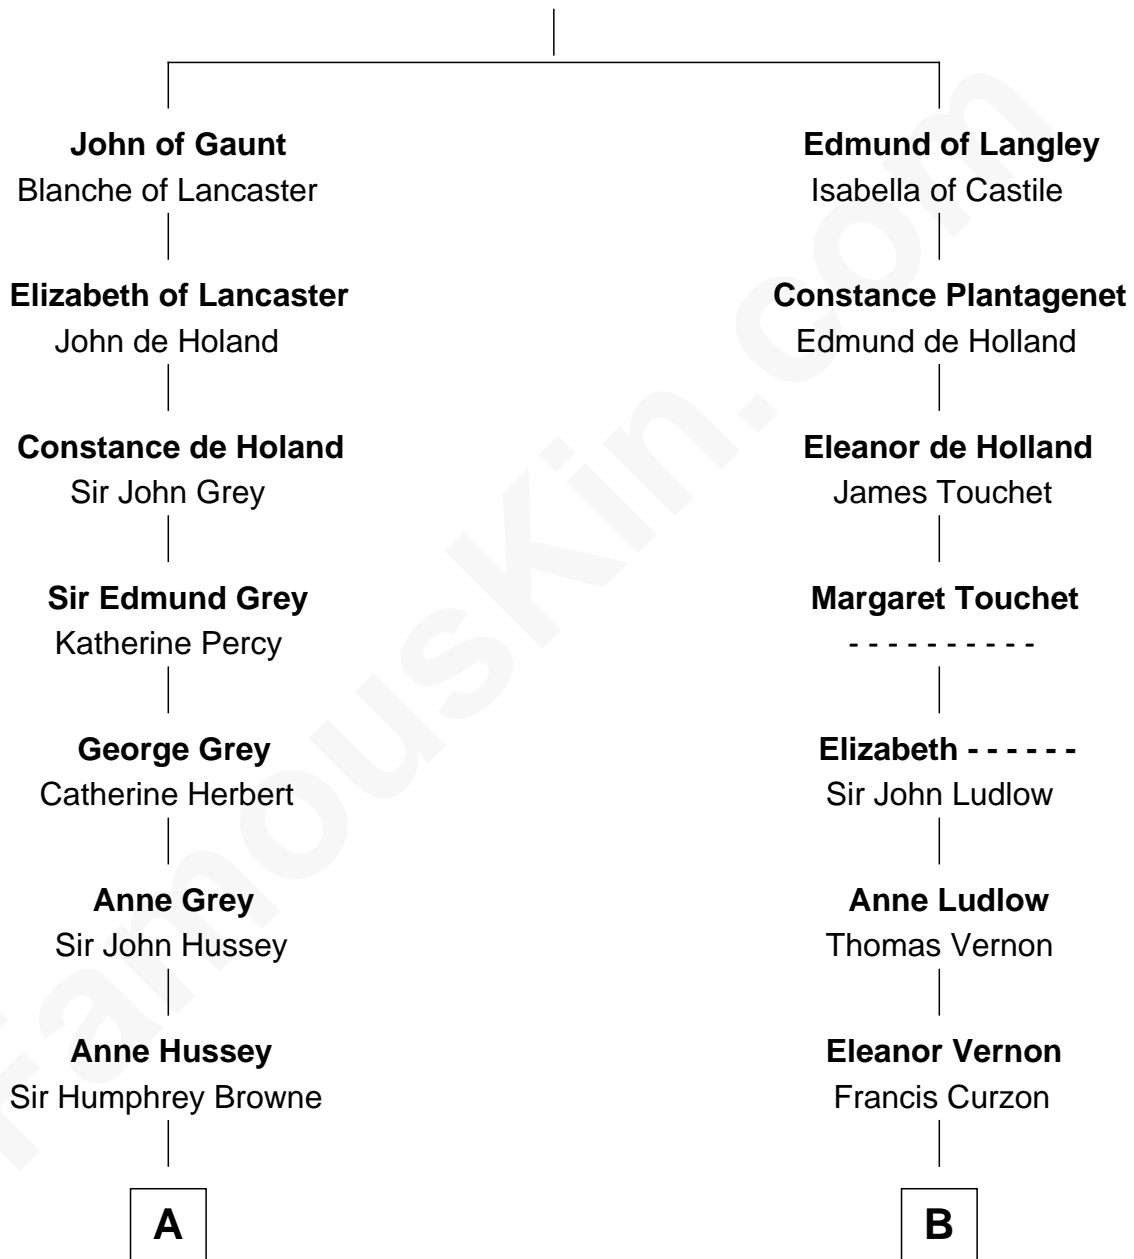

# FamousKin.com Relationship Chart of

**Kit Harington**

TV Actor - "Game of Thrones"

20th cousin of

**Oliver Platt**

Movie Actor

**Edward III, King of England**

Philippa of Hainault

**C**

**Lois Marjorie Legge**  
Ernest Wriothesley Denny

**Lavender Cecilia Denny**  
John Charles Dundas Harington

**Sir David Richard Harington**  
Deborah Jane Catesby

**Kit Harington**  
*TV Actor - "Game of Thrones"*