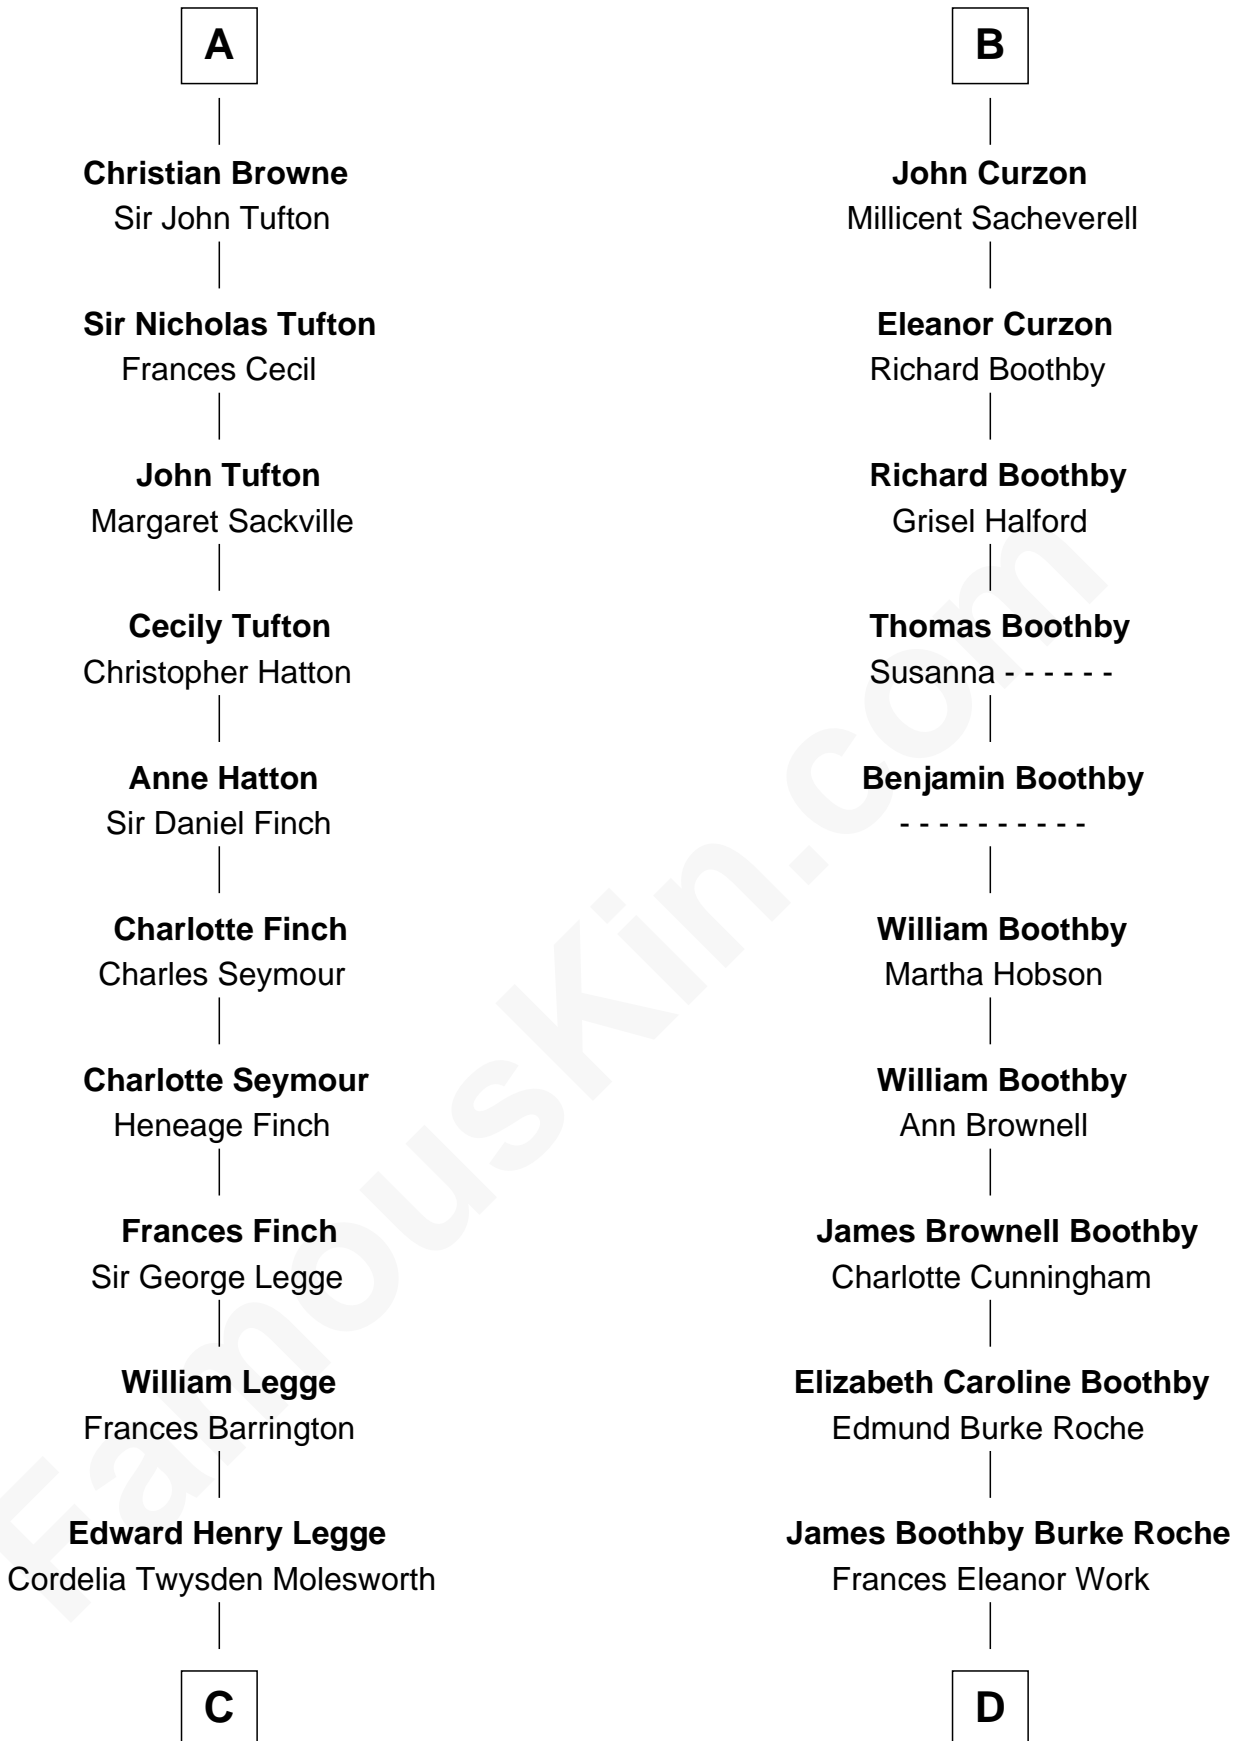

# FamousKin.com Relationship Chart of

**Kit Harington**

TV Actor - "Game of Thrones"

20th cousin of

**Oliver Platt**

Movie Actor

**Edward III, King of England**

Philippa of Hainault

**C**

**Lois Marjorie Legge**  
Ernest Wriothesley Denny

**Lavender Cecilia Denny**  
John Charles Dundas Harington

**Sir David Richard Harington**  
Deborah Jane Catesby

**Kit Harington**  
*TV Actor - "Game of Thrones"*