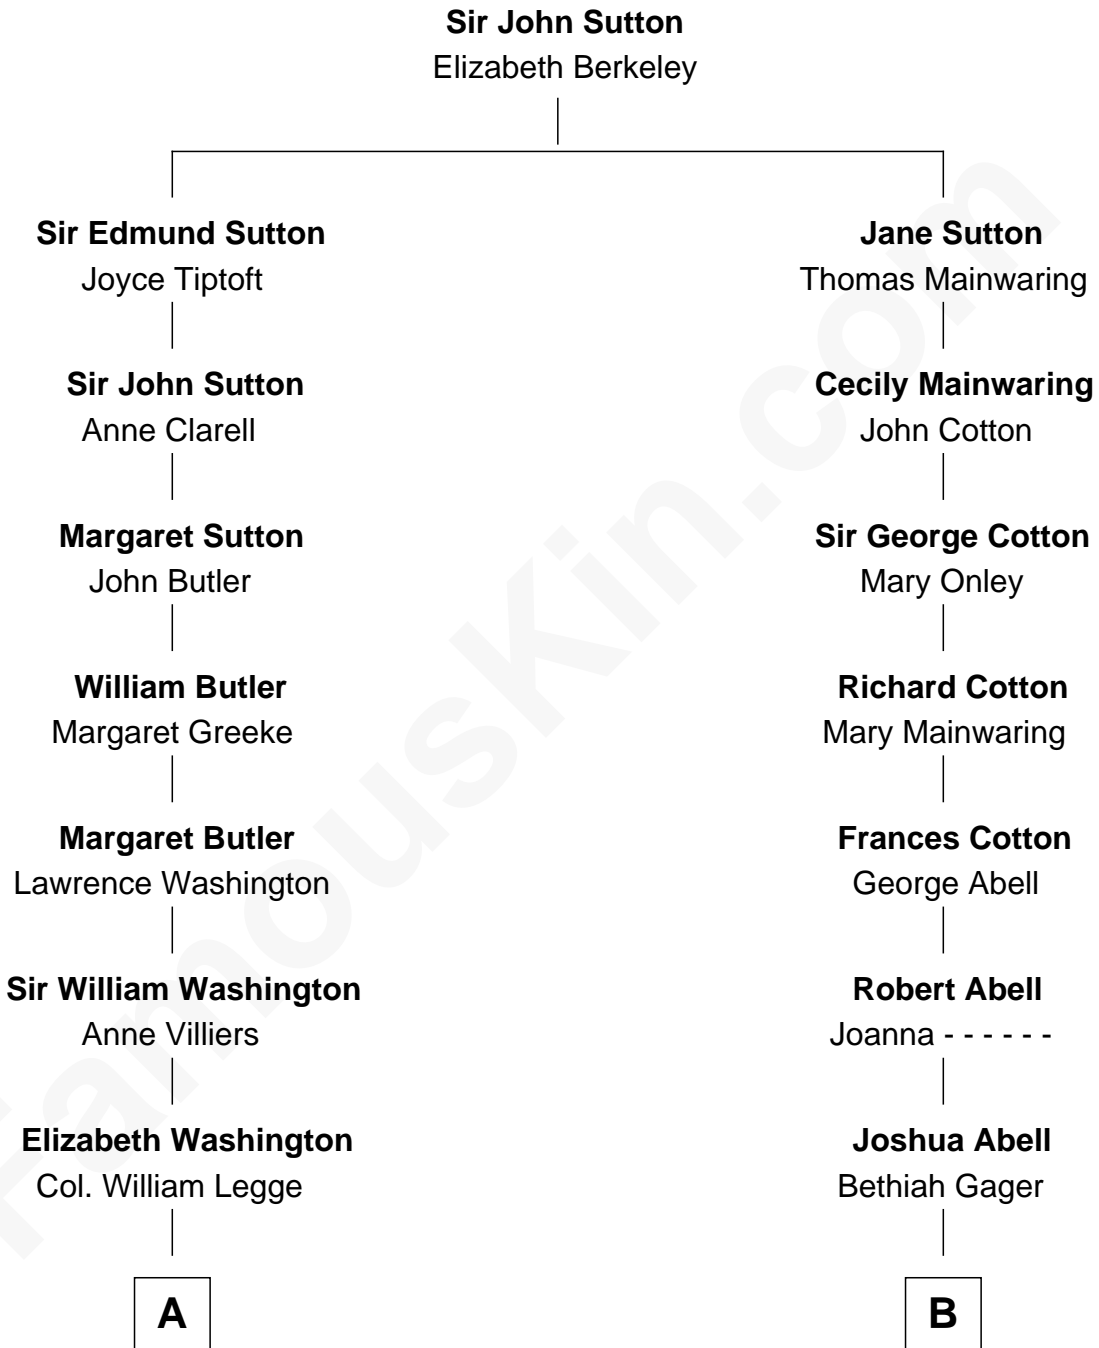

FamousKin.com

Relationship Chart of

Kit Harington

TV Actor - "Game of Thrones"

12th cousin 5 times removed of

Marjorie Post

Founder of General Foods

TV Actor - "Game of Thrones"

Kit Harington photo by [Gage Skidmore](#) [\(CC BY-SA 2.0\)](#)