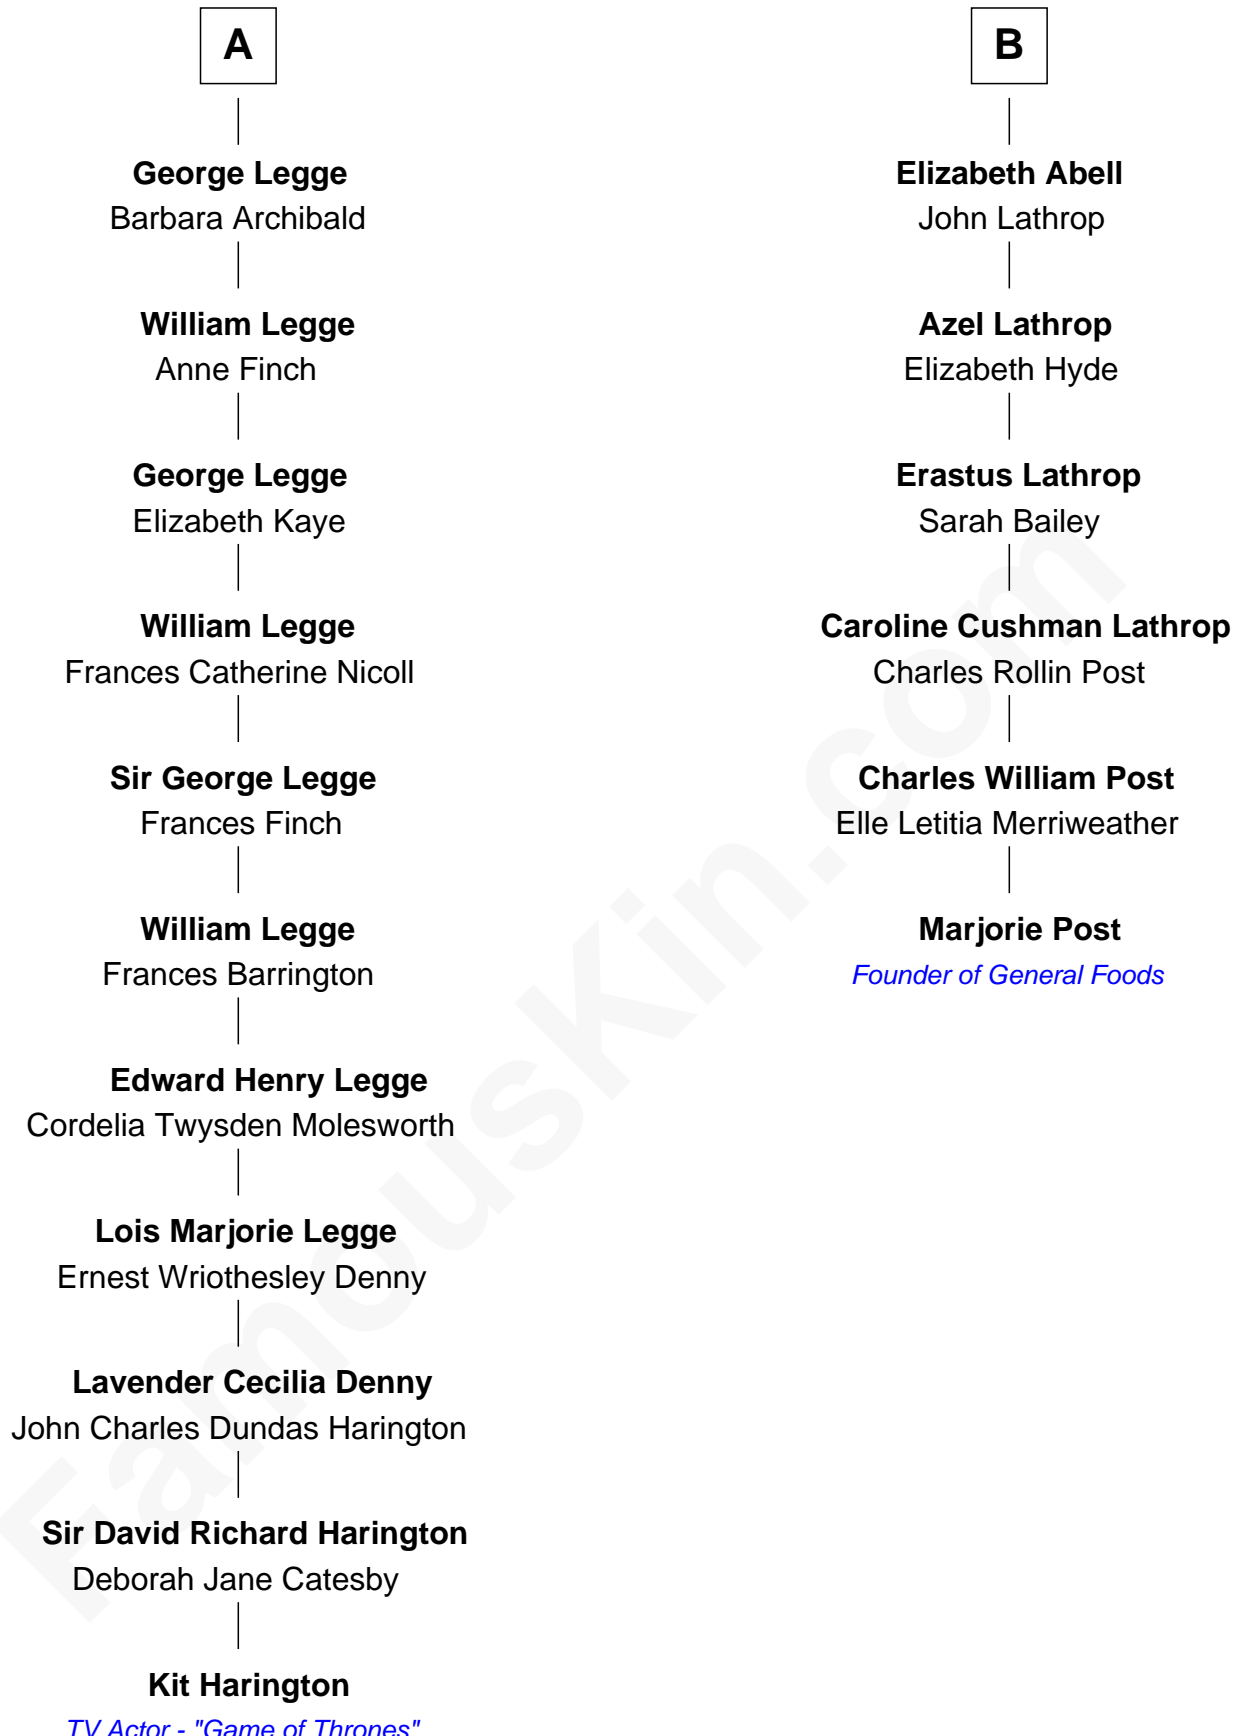

FamousKin.com

Relationship Chart of

Kit Harington

TV Actor - "Game of Thrones"

12th cousin 5 times removed of

Marjorie Post

Founder of General Foods

TV Actor - "Game of Thrones"

Kit Harington photo by [Gage Skidmore](#) [\(CC BY-SA 2.0\)](#)