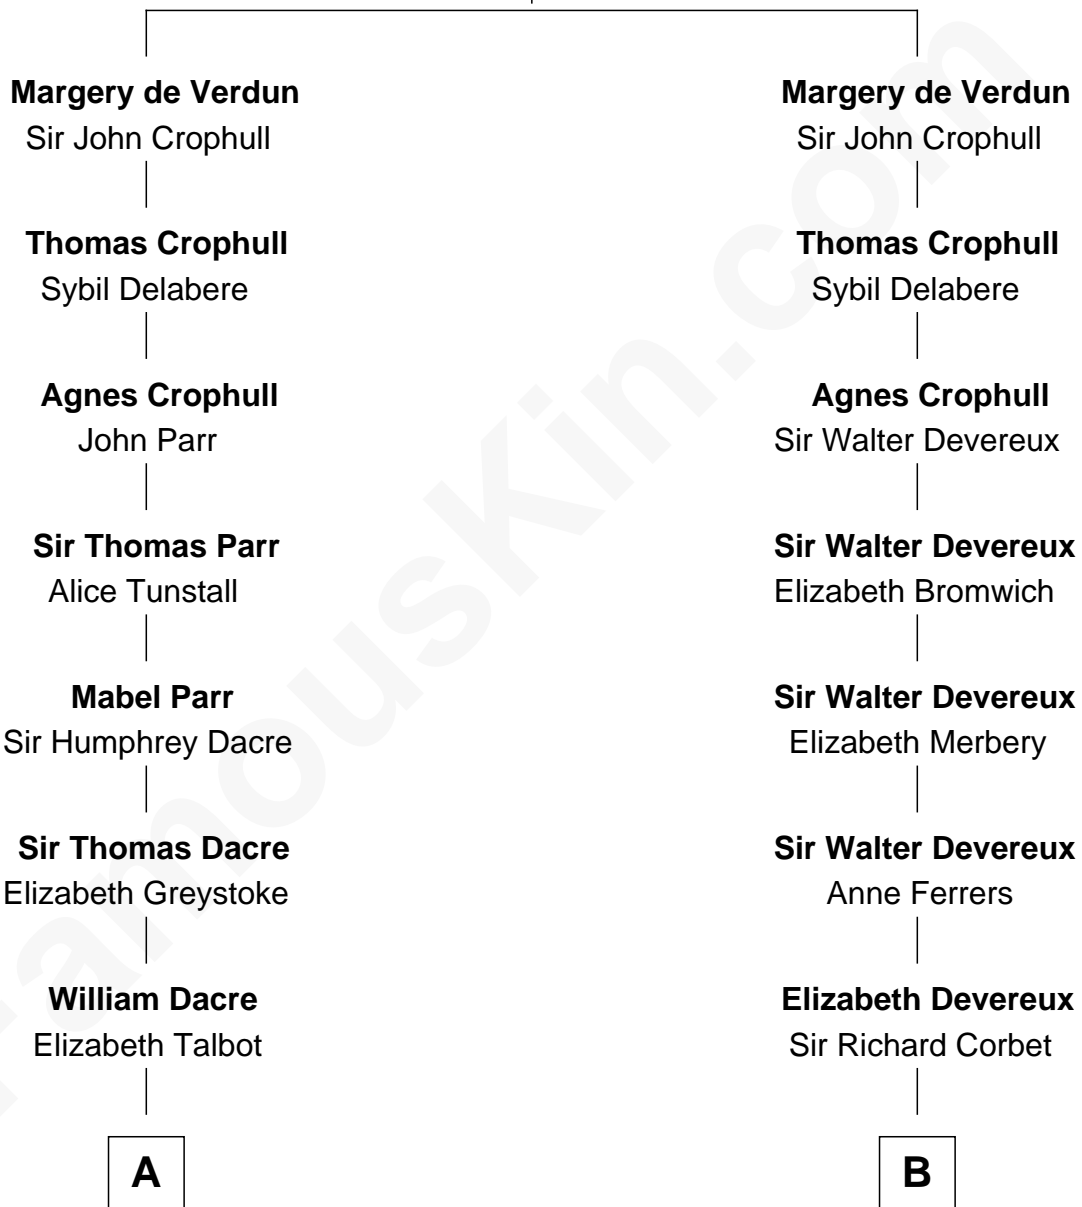

FamousKin.com

Relationship Chart of

Kit Harington

TV Actor - "Game of Thrones"

19th cousin 2 times removed of

Marjorie Post

Founder of General Foods

Sir Thebaud de Verdun

Maud Mortimer

C

Edward Henry Legge
Cordelia Twysden Molesworth

Lois Marjorie Legge
Ernest Wriothesley Denny

Lavender Cecilia Denny
John Charles Dundas Harington

Sir David Richard Harington
Deborah Jane Catesby