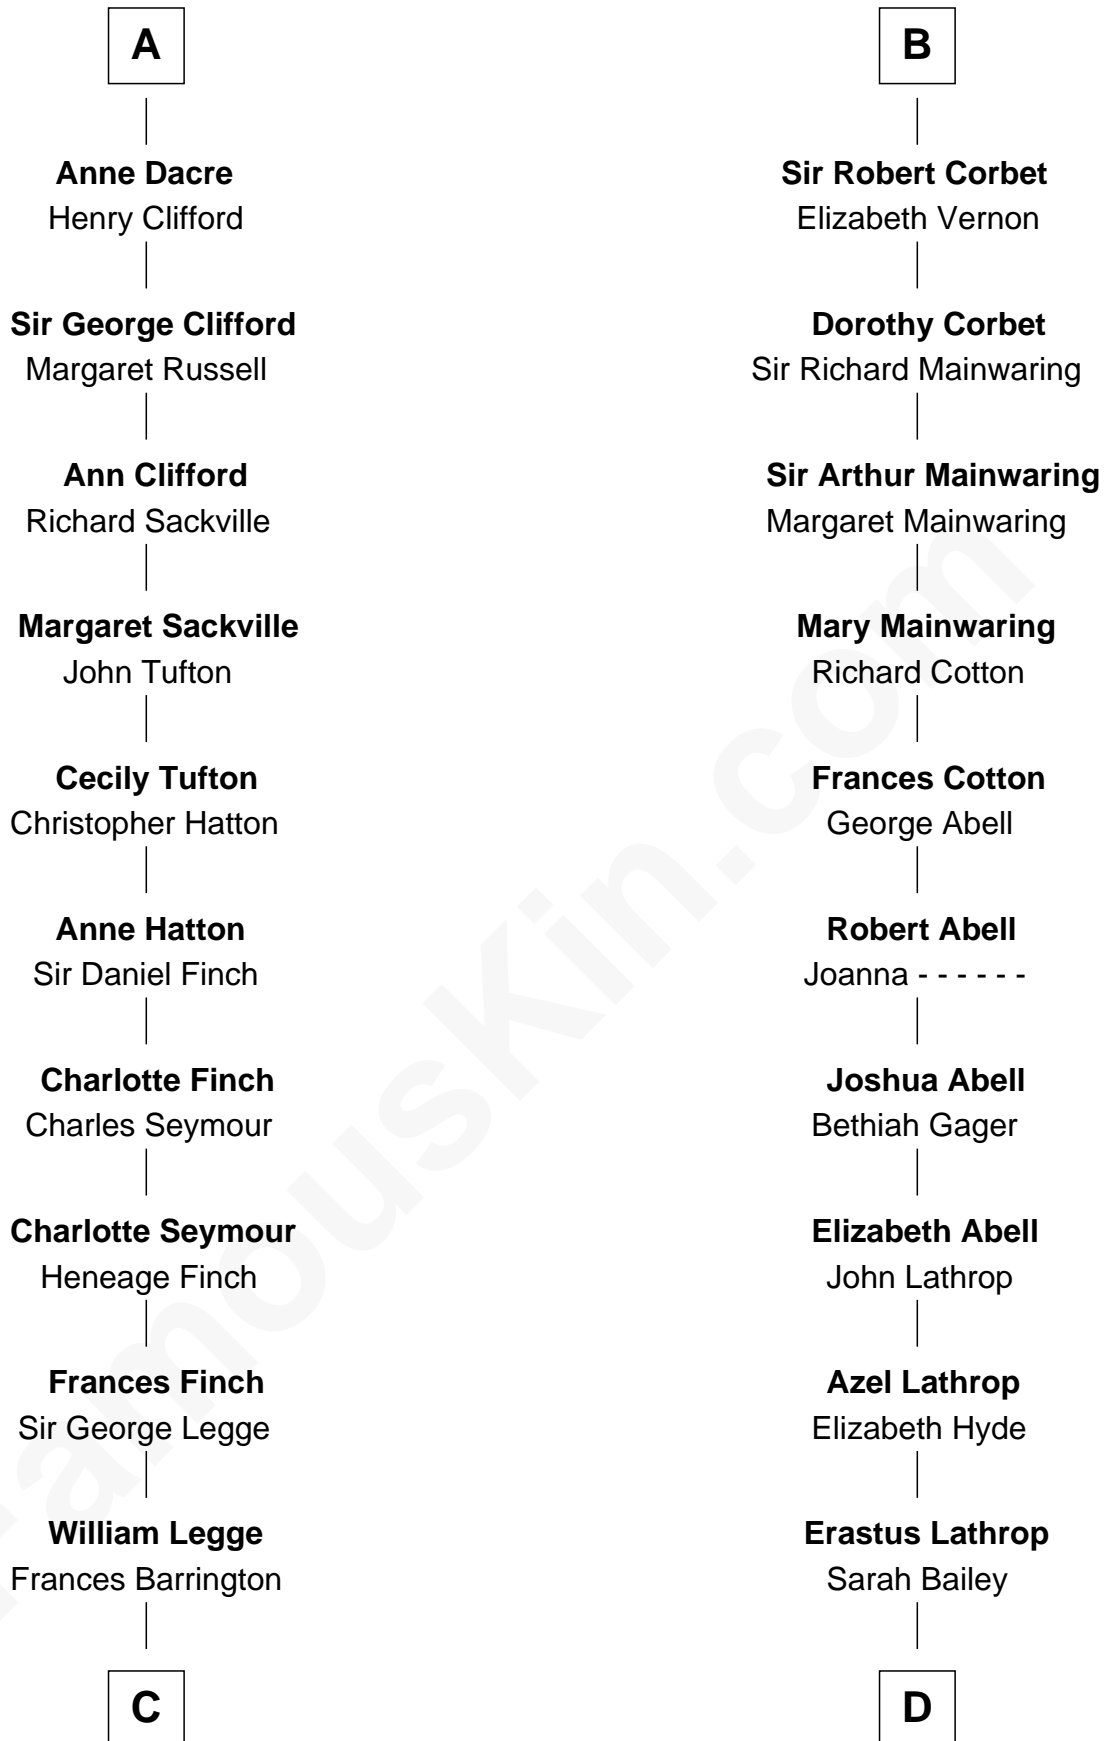

FamousKin.com

Relationship Chart of

Kit Harington

TV Actor - "Game of Thrones"

19th cousin 2 times removed of

Marjorie Post

Founder of General Foods

Sir Thebaud de Verdun

Maud Mortimer

C

Edward Henry Legge
Cordelia Twysden Molesworth

Lois Marjorie Legge
Ernest Wriothesley Denny

Lavender Cecilia Denny
John Charles Dundas Harington

Sir David Richard Harington
Deborah Jane Catesby