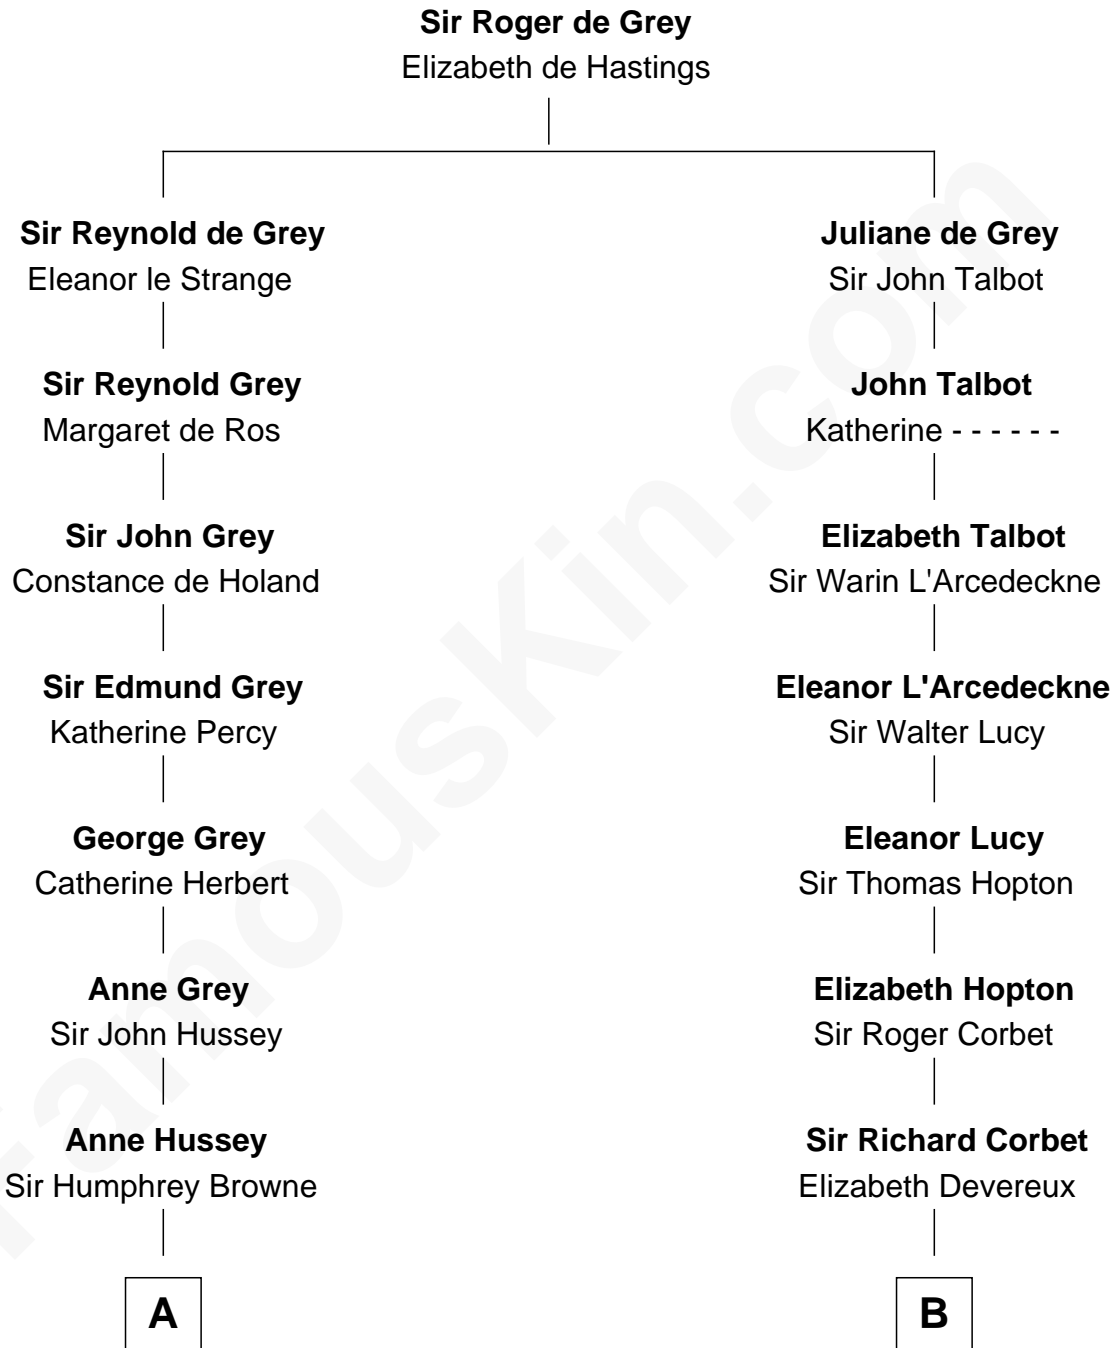

FamousKin.com

Relationship Chart of

Kit Harington

TV Actor - "Game of Thrones"

19th cousin 1 time removed of

Marjorie Post

Founder of General Foods

C

Lois Marjorie Legge
Ernest Wriothesley Denny

Lavender Cecilia Denny
John Charles Dundas Harington

Sir David Richard Harington
Deborah Jane Catesby

Kit Harington
TV Actor - "Game of Thrones"

D

Caroline Cushman Lathrop
Charles Rollin Post