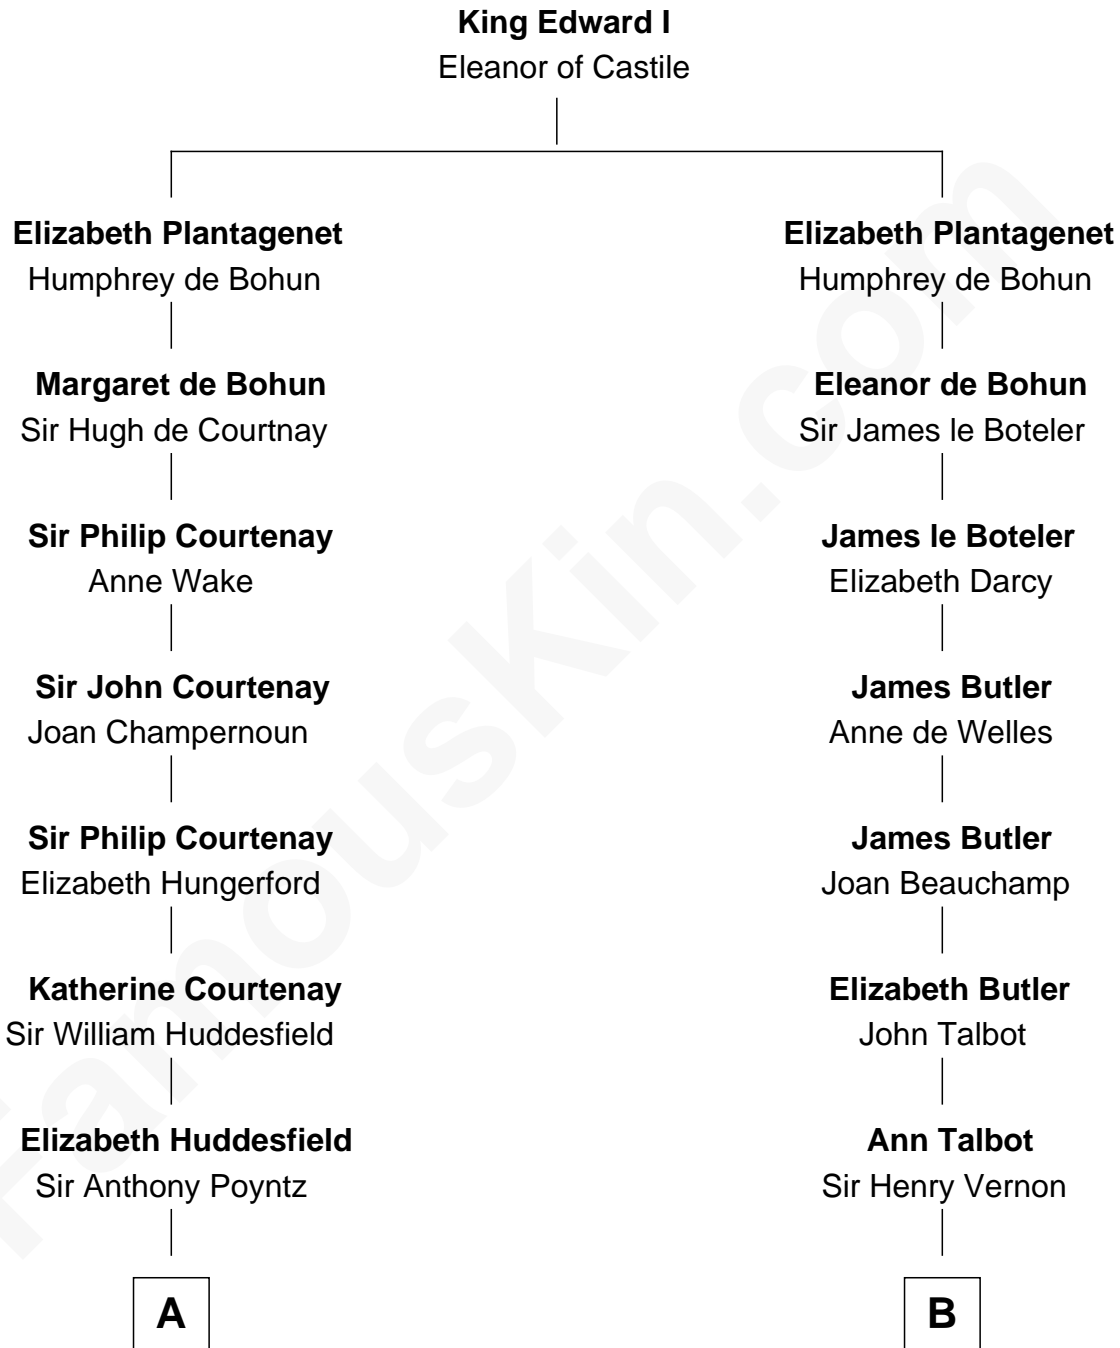

FamousKin.com

Relationship Chart of

Kit Harington

TV Actor - "Game of Thrones"

19th cousin 2 times removed of

Marjorie Post

Founder of General Foods

C

Edward Henry Legge
Cordelia Twysden Molesworth

Lois Marjorie Legge
Ernest Wriothesley Denny

Lavender Cecilia Denny
John Charles Dundas Harington

Sir David Richard Harington
Deborah Jane Catesby

Kit Harington
TV Actor - "Game of Thrones"