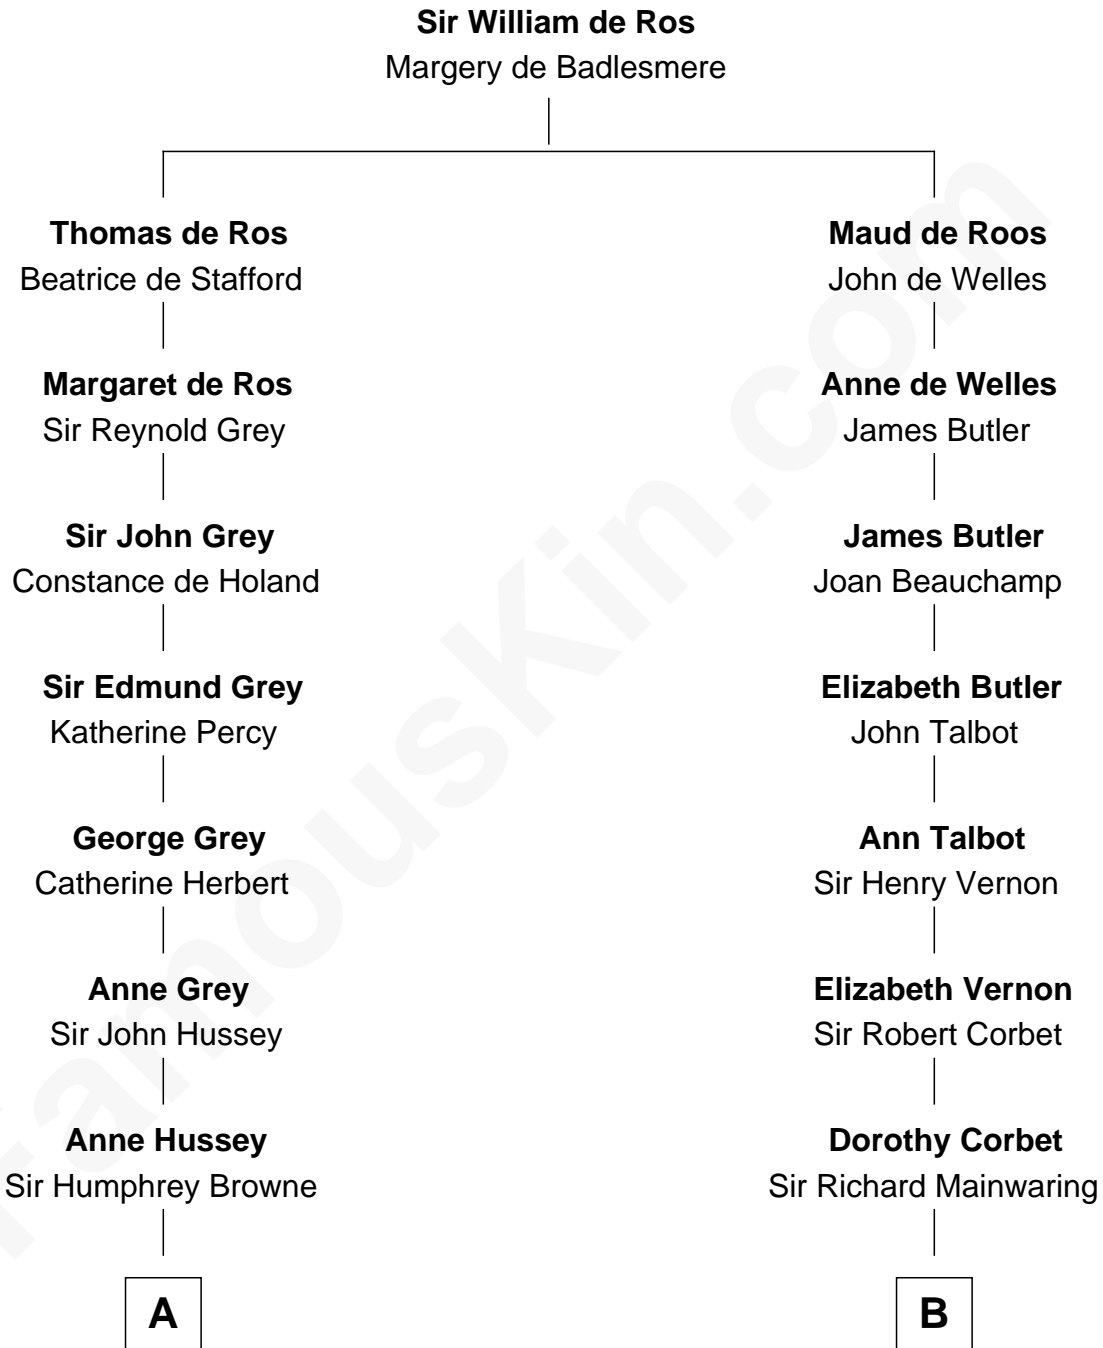

FamousKin.com

Relationship Chart of

Kit Harington

TV Actor - "Game of Thrones"

17th cousin 3 times removed of

Marjorie Post

Founder of General Foods

C

—
Lois Marjorie Legge
Ernest Wriothesley Denny

—
Lavender Cecilia Denny
John Charles Dundas Harington

—
Sir David Richard Harington
Deborah Jane Catesby

—
Kit Harington
TV Actor - "Game of Thrones"

FamousKin.com