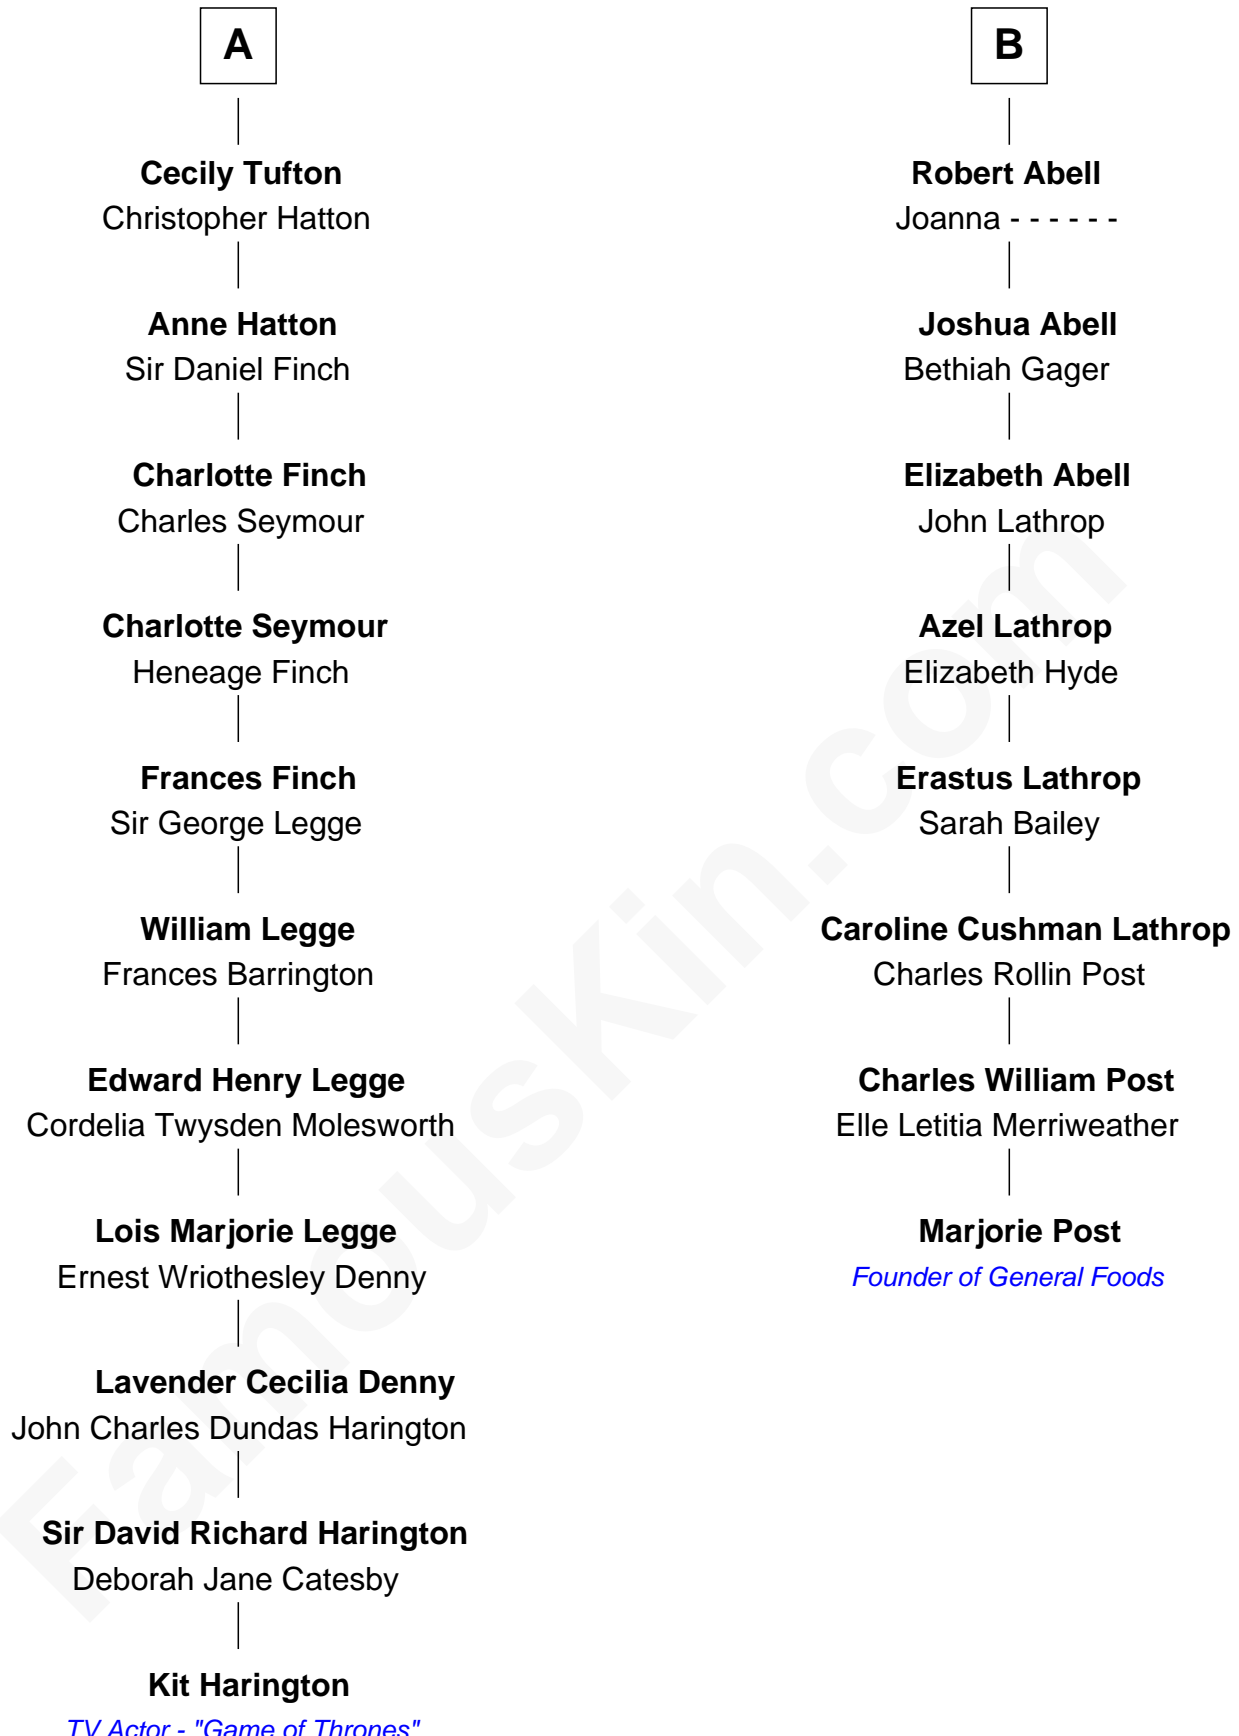

FamousKin.com Relationship Chart of

Kit Harington

TV Actor - "Game of Thrones"

14th cousin 3 times removed of

Marjorie Post

Founder of General Foods

Kit Harington photo by [Gage Skidmore](#) ([CC BY-SA 2.0](#))