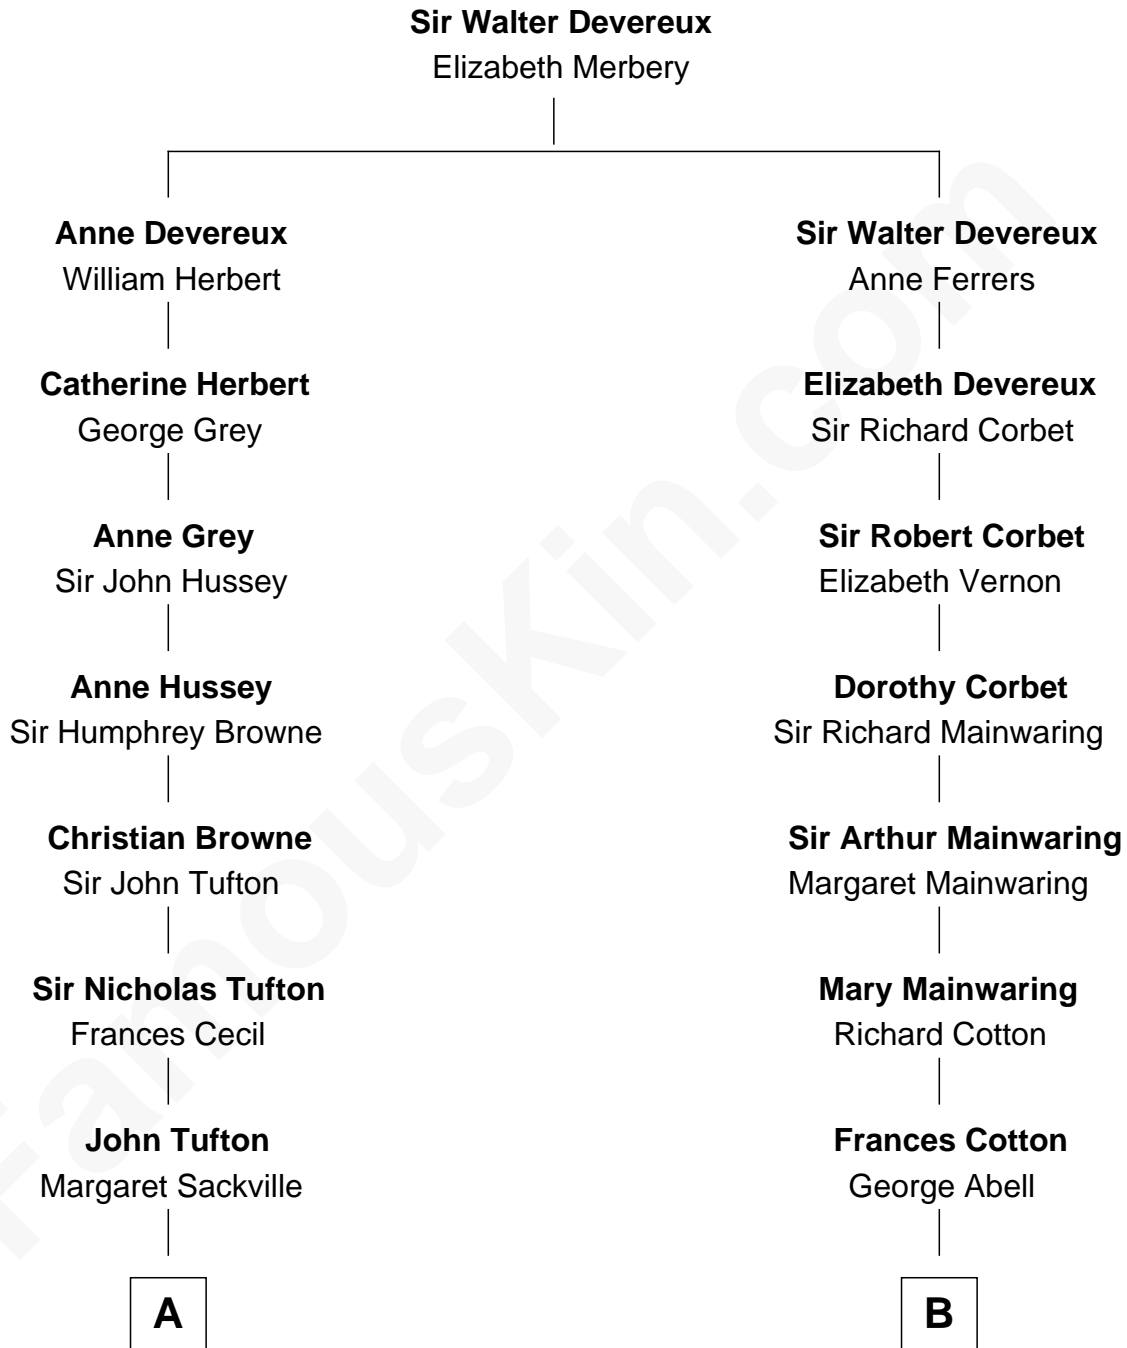

FamousKin.com Relationship Chart of

Kit Harington

TV Actor - "Game of Thrones"

14th cousin 3 times removed of

Marjorie Post

Founder of General Foods

Kit Harington photo by [Gage Skidmore](#) ([CC BY-SA 2.0](#))