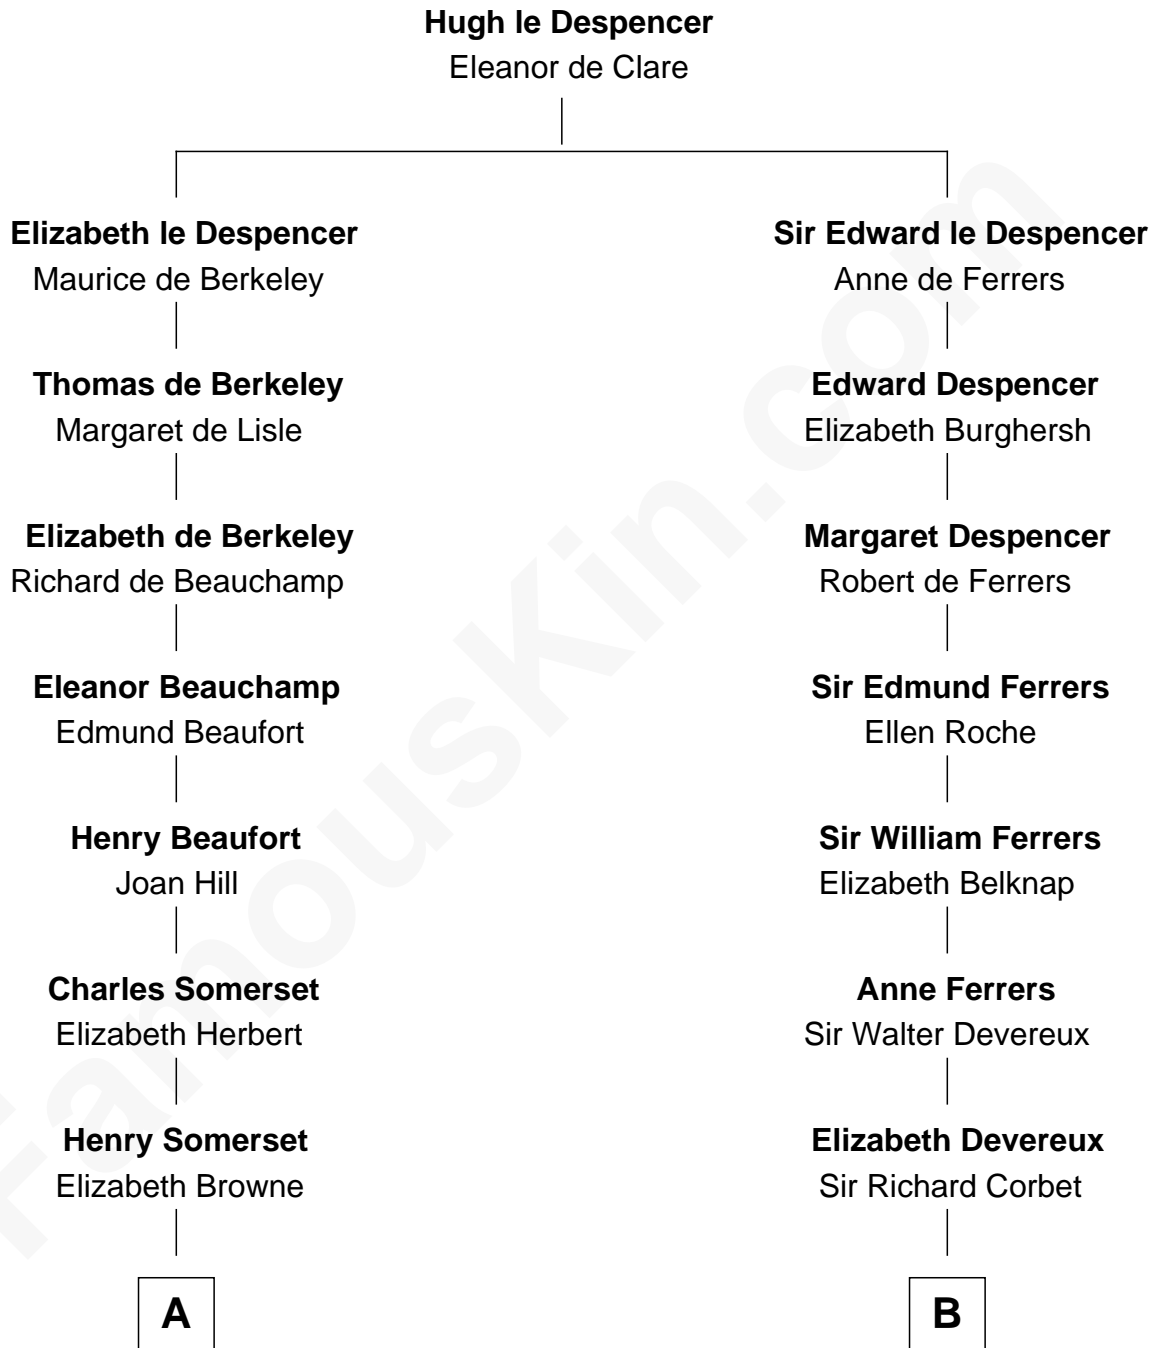

# FamousKin.com Relationship Chart of

**Kit Harington**

*TV Actor - "Game of Thrones"*

19th cousin 2 times removed of

**Marjorie Post**

*Founder of General Foods*

**C**

**Edward Henry Legge**  
Cordelia Twysden Molesworth

**Lois Marjorie Legge**  
Ernest Wriothesley Denny

**Lavender Cecilia Denny**  
John Charles Dundas Harington

**Sir David Richard Harington**  
Deborah Jane Catesby

**Kit Harington**  
*TV Actor - "Game of Thrones"*

**D**

**Caroline Cushman Lathrop**  
Charles Rollin Post

**Charles William Post**  
Elle Letitia Merriweather

**Marjorie Post**  
*Founder of General Foods*