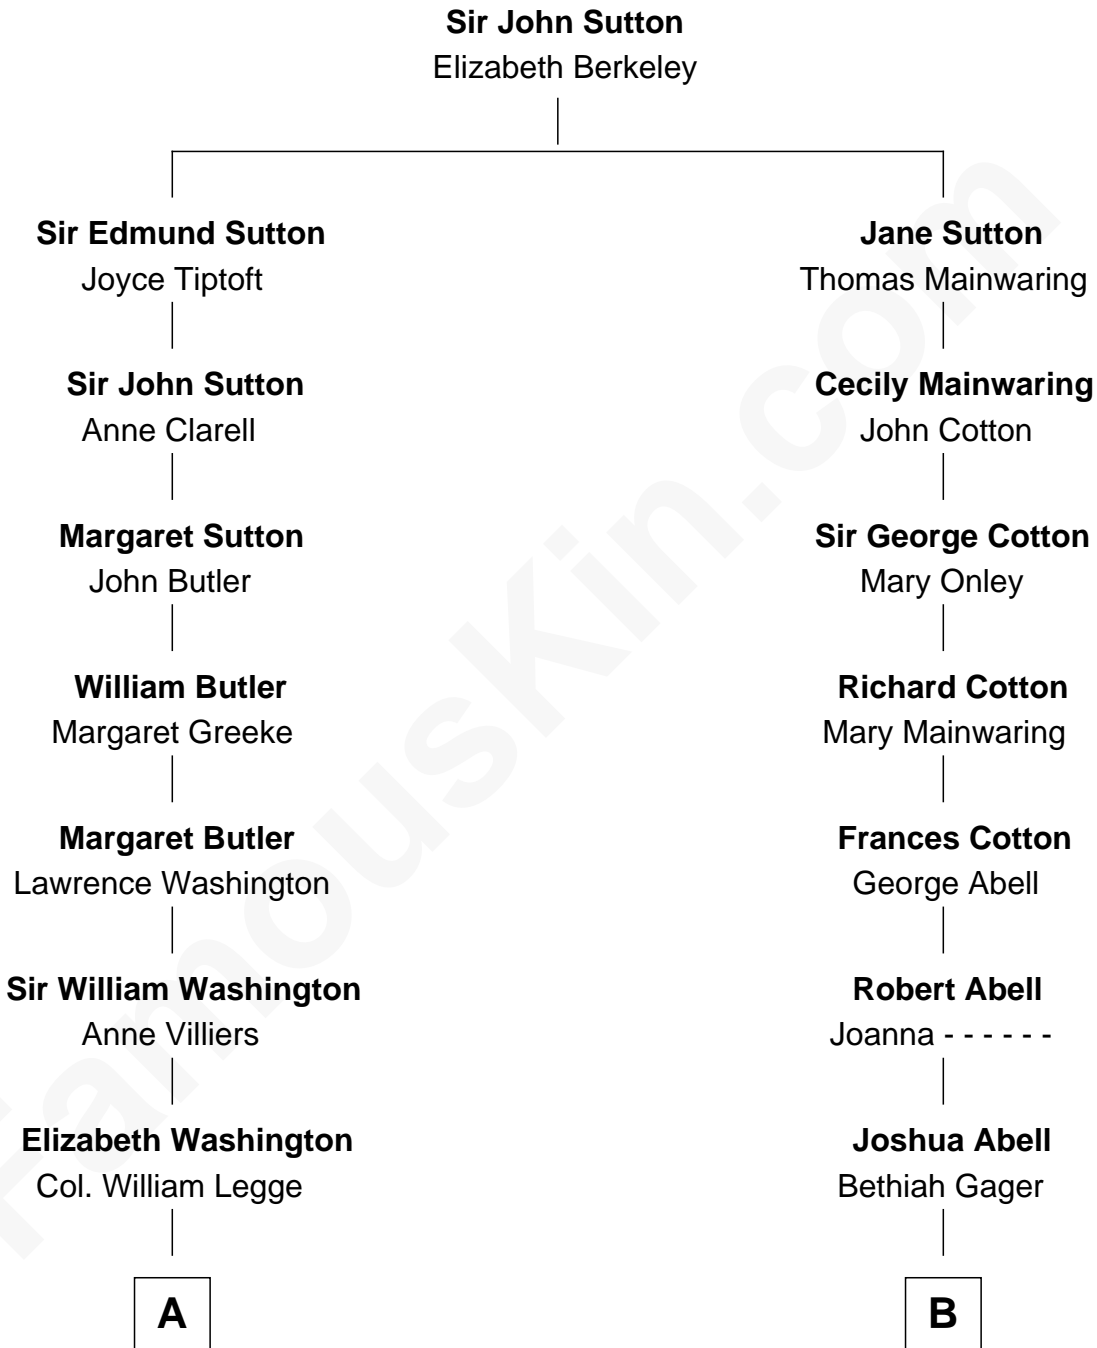

FamousKin.com

Relationship Chart of

Kit Harington

TV Actor - "Game of Thrones"

11th cousin 6 times removed of

C. W. Post

Founder of Post Cereals

Kit Harington photo by [Gage Skidmore](#) (CC BY-SA 2.0)