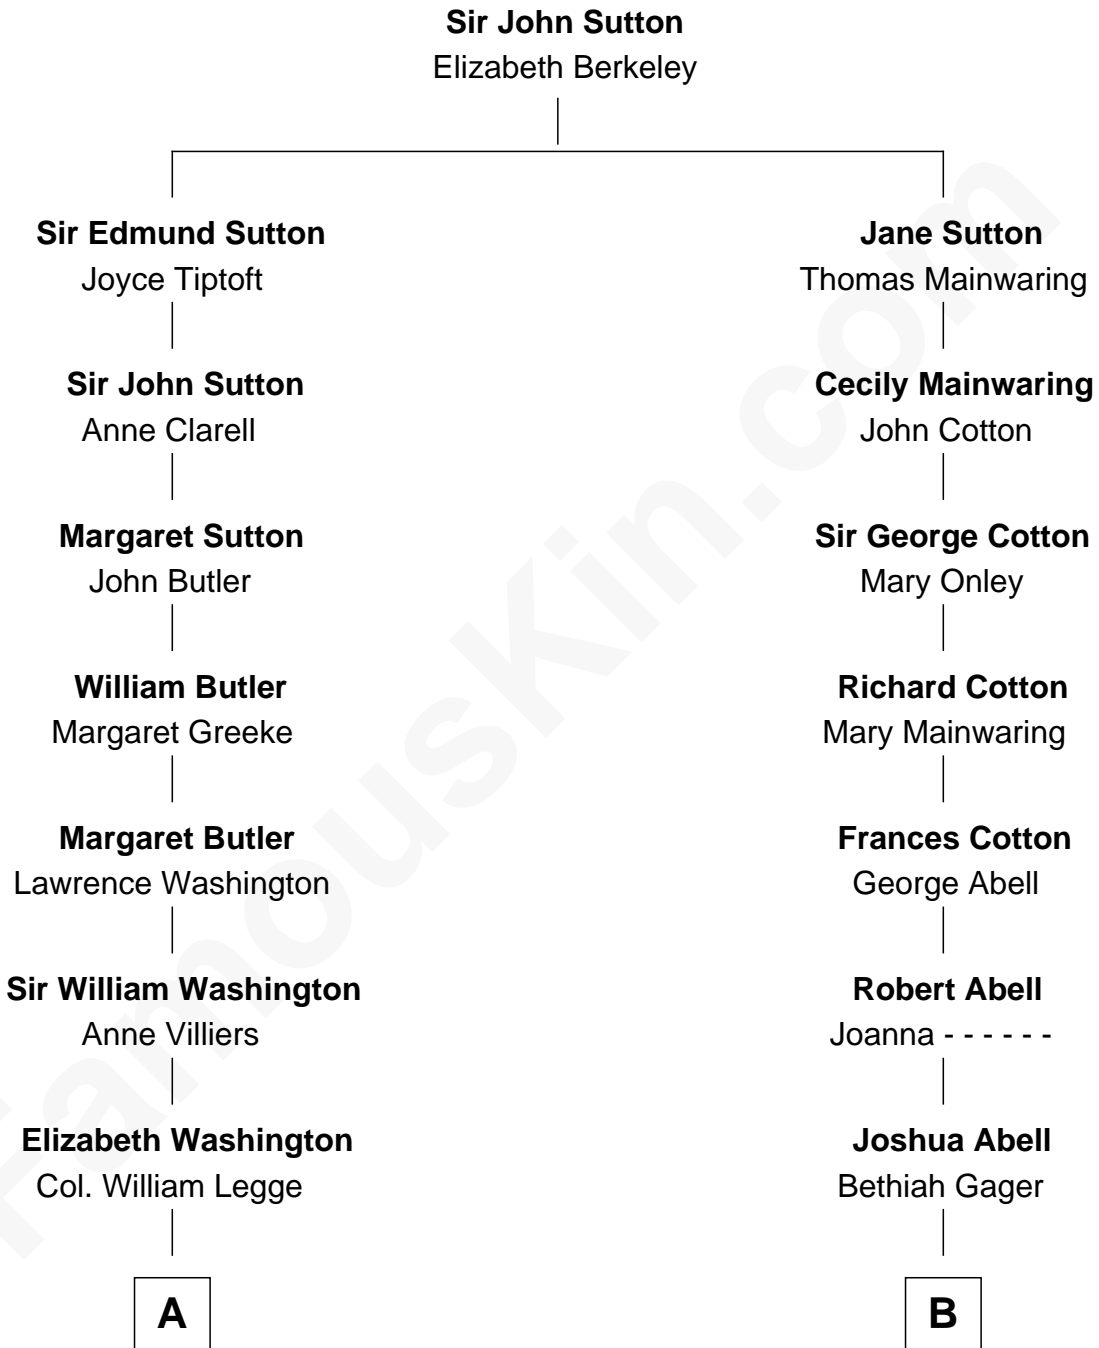

FamousKin.com Relationship Chart of

Kit Harington

TV Actor - "Game of Thrones"

16th cousin 1 time removed of

Adlai Stevenson III

U.S. Senator from Illinois

Kit Harington photo by [Gage Skidmore](#) (CC BY-SA 2.0)