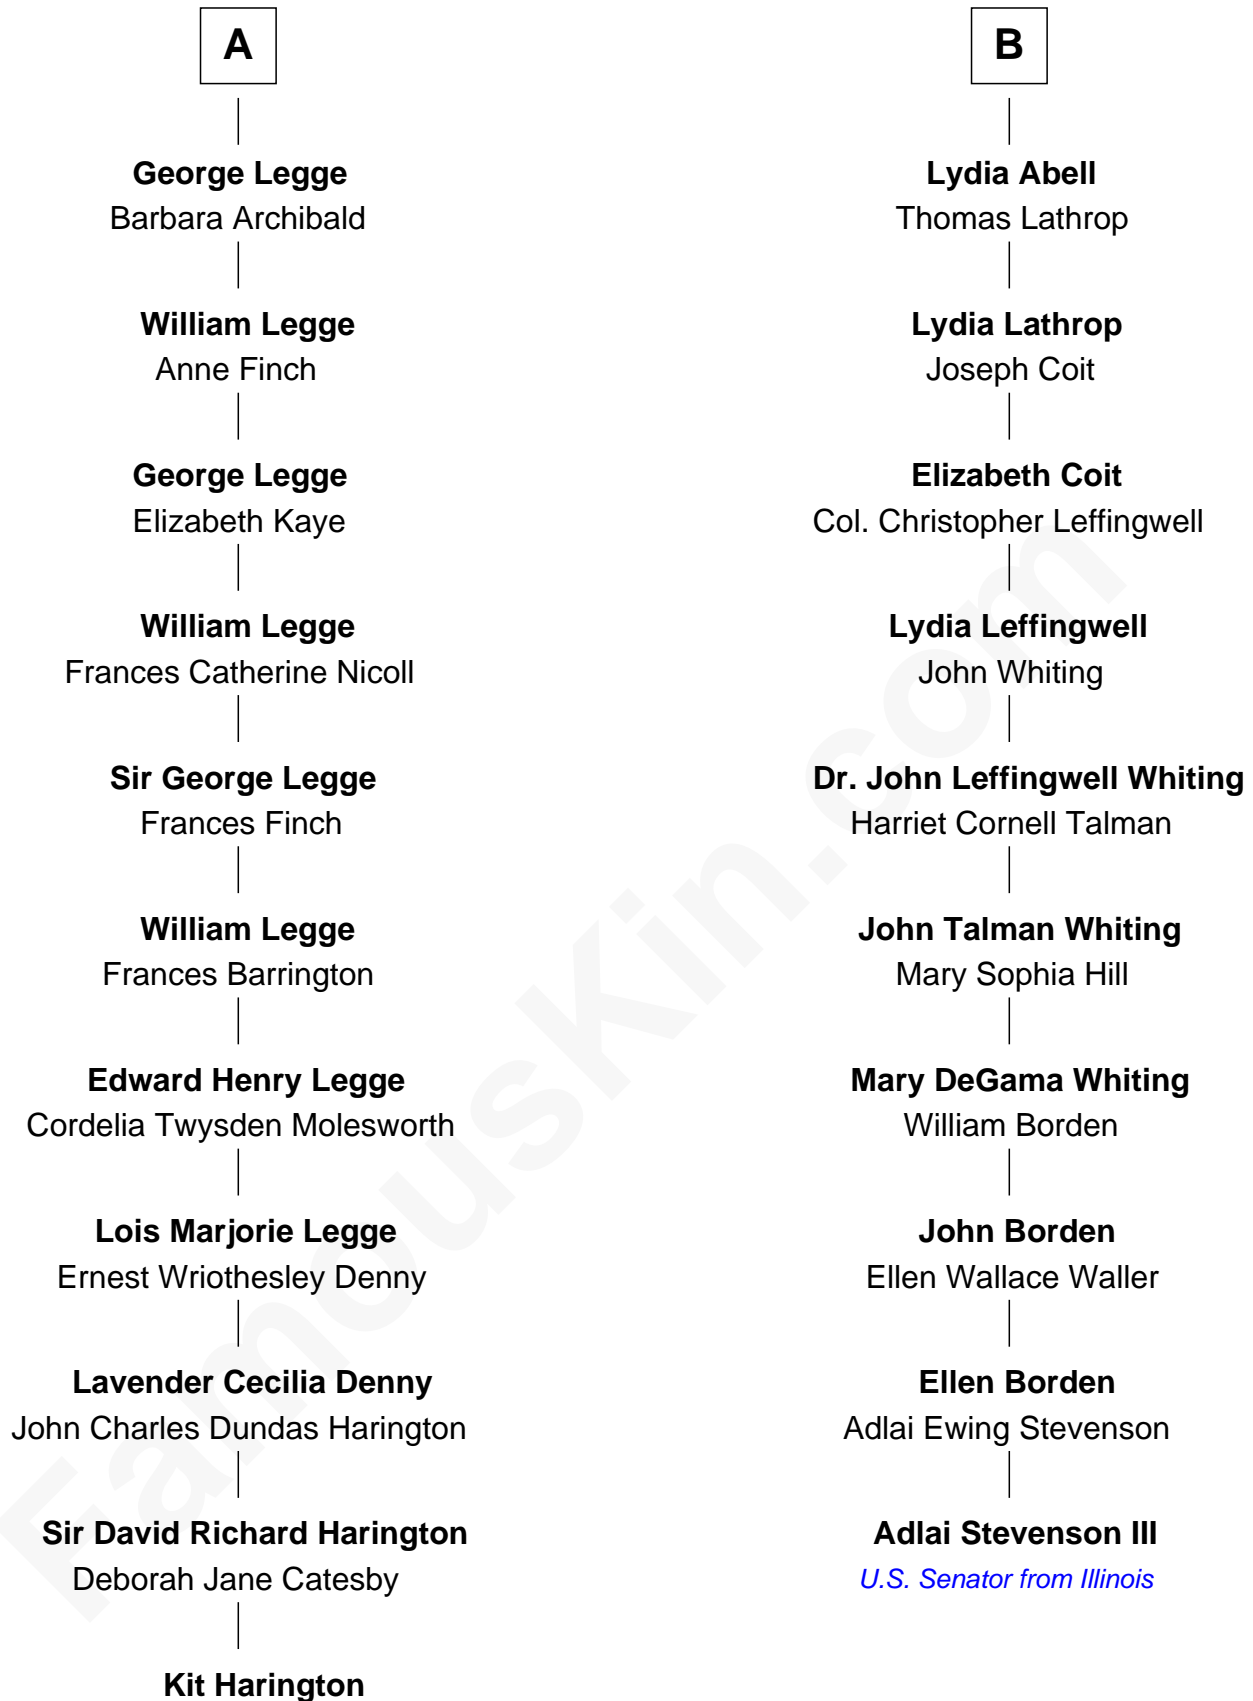

FamousKin.com Relationship Chart of

Kit Harington

TV Actor - "Game of Thrones"

16th cousin 1 time removed of

Adlai Stevenson III

U.S. Senator from Illinois

Kit Harington photo by [Gage Skidmore](#) (CC BY-SA 2.0)