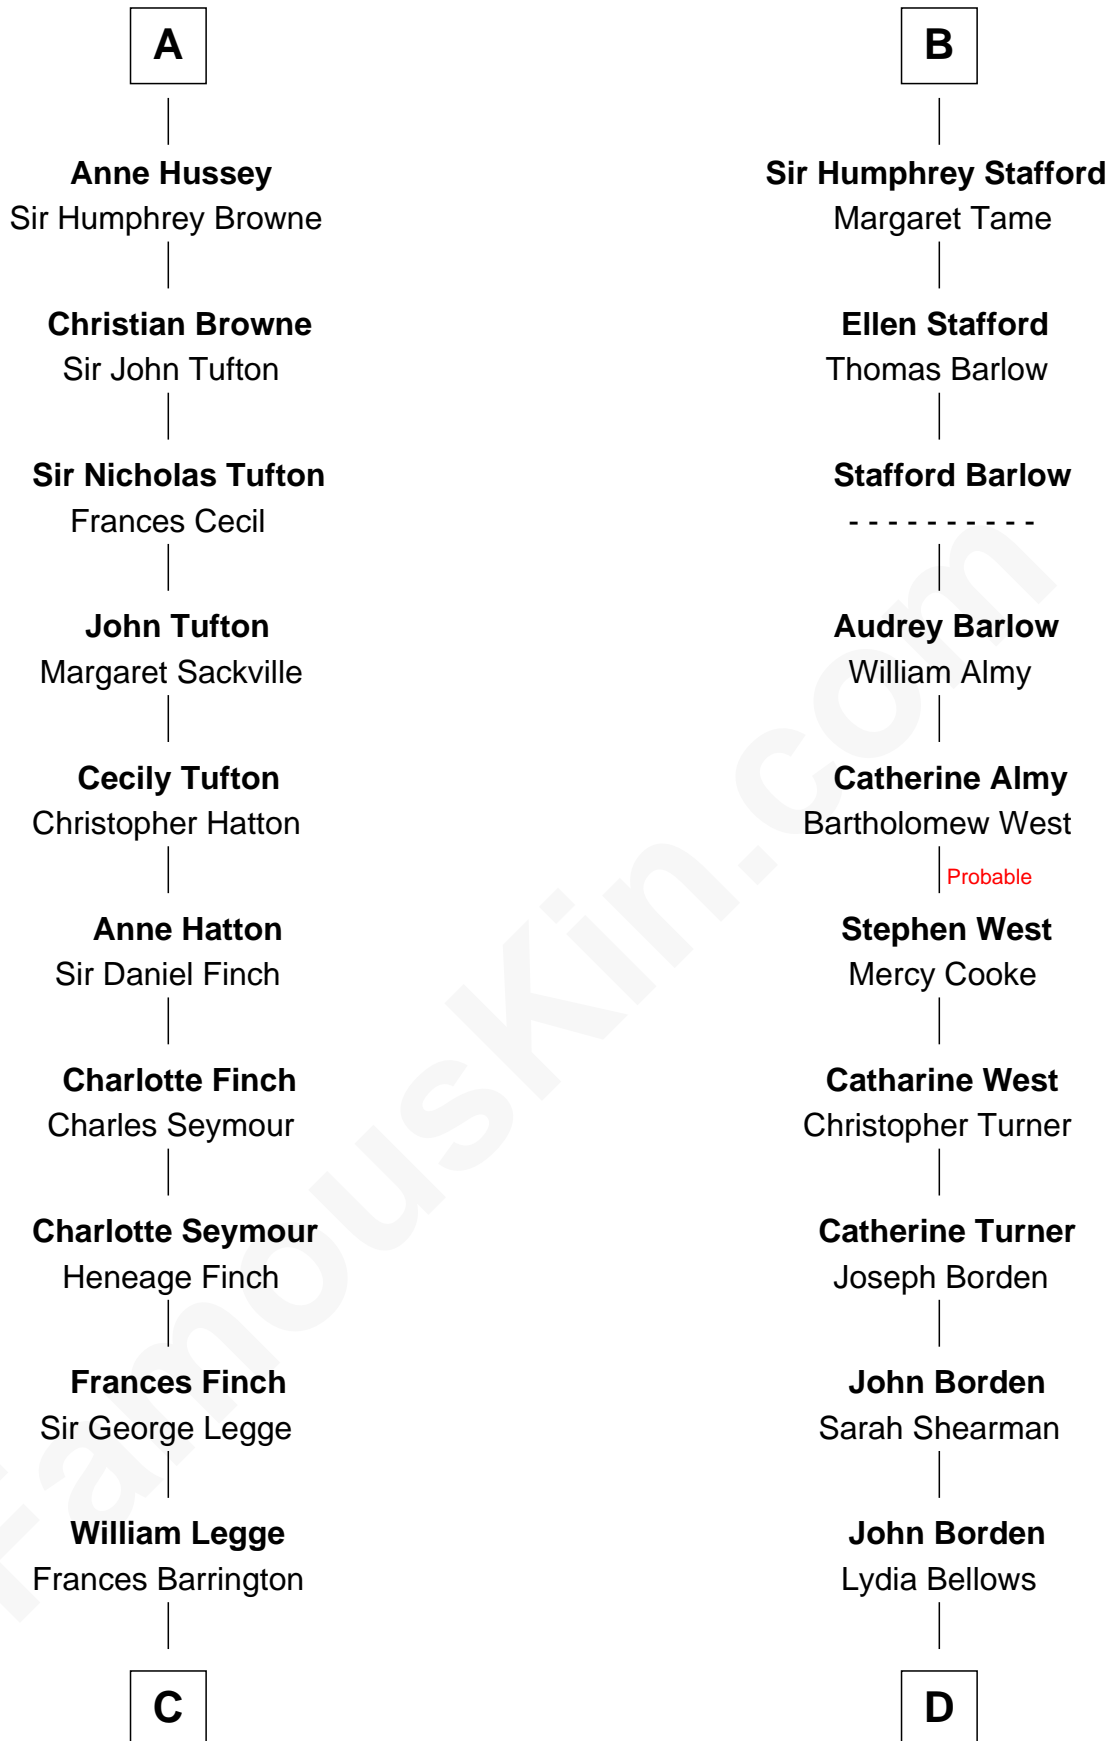

# FamousKin.com Relationship Chart of

**Kit Harington**

TV Actor - "Game of Thrones"

21st cousin of

**Adlai Stevenson III**

U.S. Senator from Illinois

**C**

**Edward Henry Legge**  
Cordelia Twysden Molesworth

**Lois Marjorie Legge**  
Ernest Wriothesley Denny

**Lavender Cecilia Denny**  
John Charles Dundas Harington

**Sir David Richard Harington**  
Deborah Jane Catesby

**Kit Harington**  
*TV Actor - "Game of Thrones"*

**D**

**John Borden**  
Alice Jane Wood

**William Borden**  
Mary DeGama Whiting

**John Borden**  
Ellen Wallace Waller

**Ellen Borden**  
Adlai Ewing Stevenson

**Adlai Stevenson III**  
*U.S. Senator from Illinois*