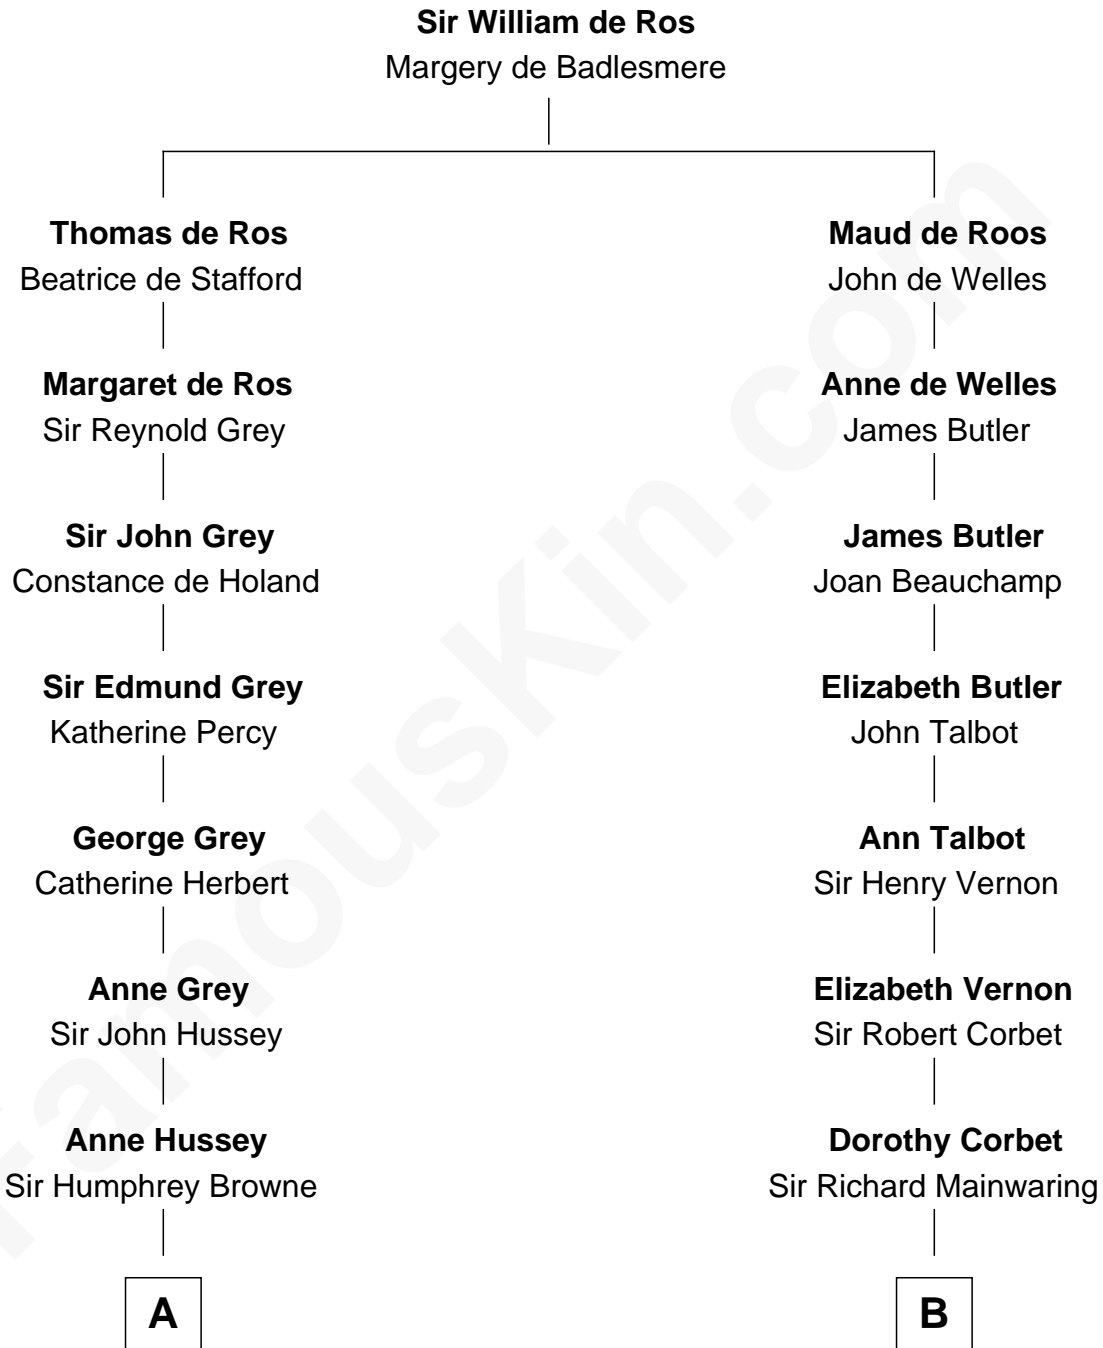

FamousKin.com

Relationship Chart of

Kit Harington

TV Actor - "Game of Thrones"

20th cousin 1 time removed of

Adlai Stevenson III

U.S. Senator from Illinois

C

Lois Marjorie Legge
Ernest Wriothesley Denny

Lavender Cecilia Denny
John Charles Dundas Harington

Sir David Richard Harington
Deborah Jane Catesby

Kit Harington
TV Actor - "Game of Thrones"

D

John Talman Whiting
Mary Sophia Hill