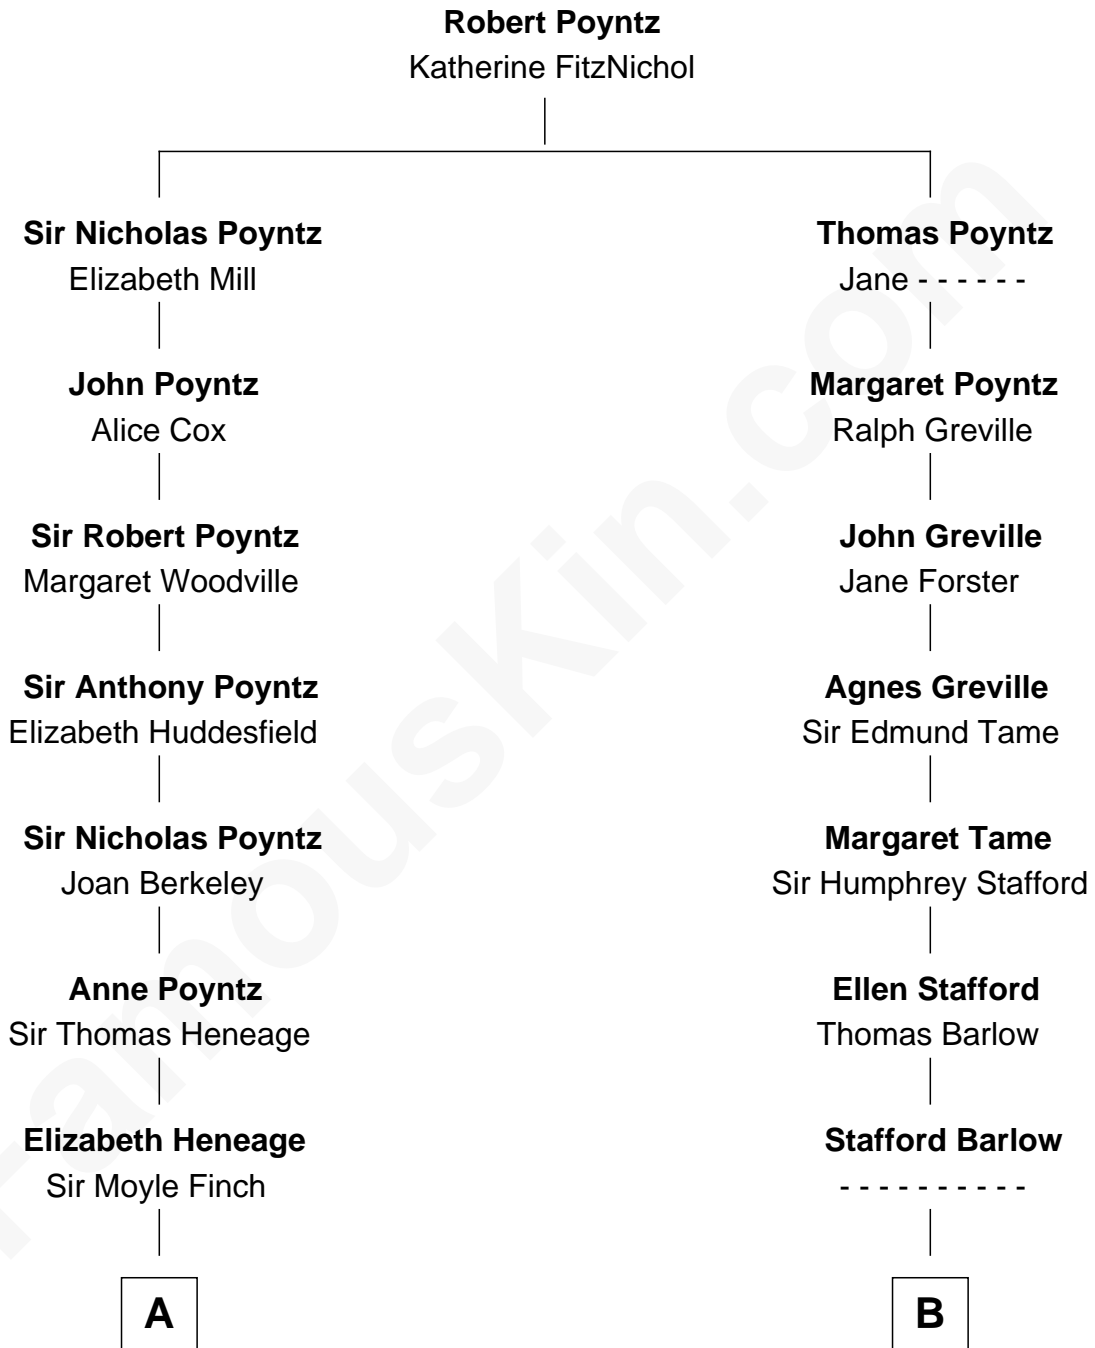

# FamousKin.com Relationship Chart of

**Kit Harington**

*TV Actor - "Game of Thrones"*

18th cousin of

**Adlai Stevenson III**

*U.S. Senator from Illinois*

**C**

**Sir David Richard Harington**

Deborah Jane Catesby

**Kit Harington**

*TV Actor - "Game of Thrones"*

**D**

**Ellen Borden**

Adlai Ewing Stevenson

**Adlai Stevenson III**

*U.S. Senator from Illinois*