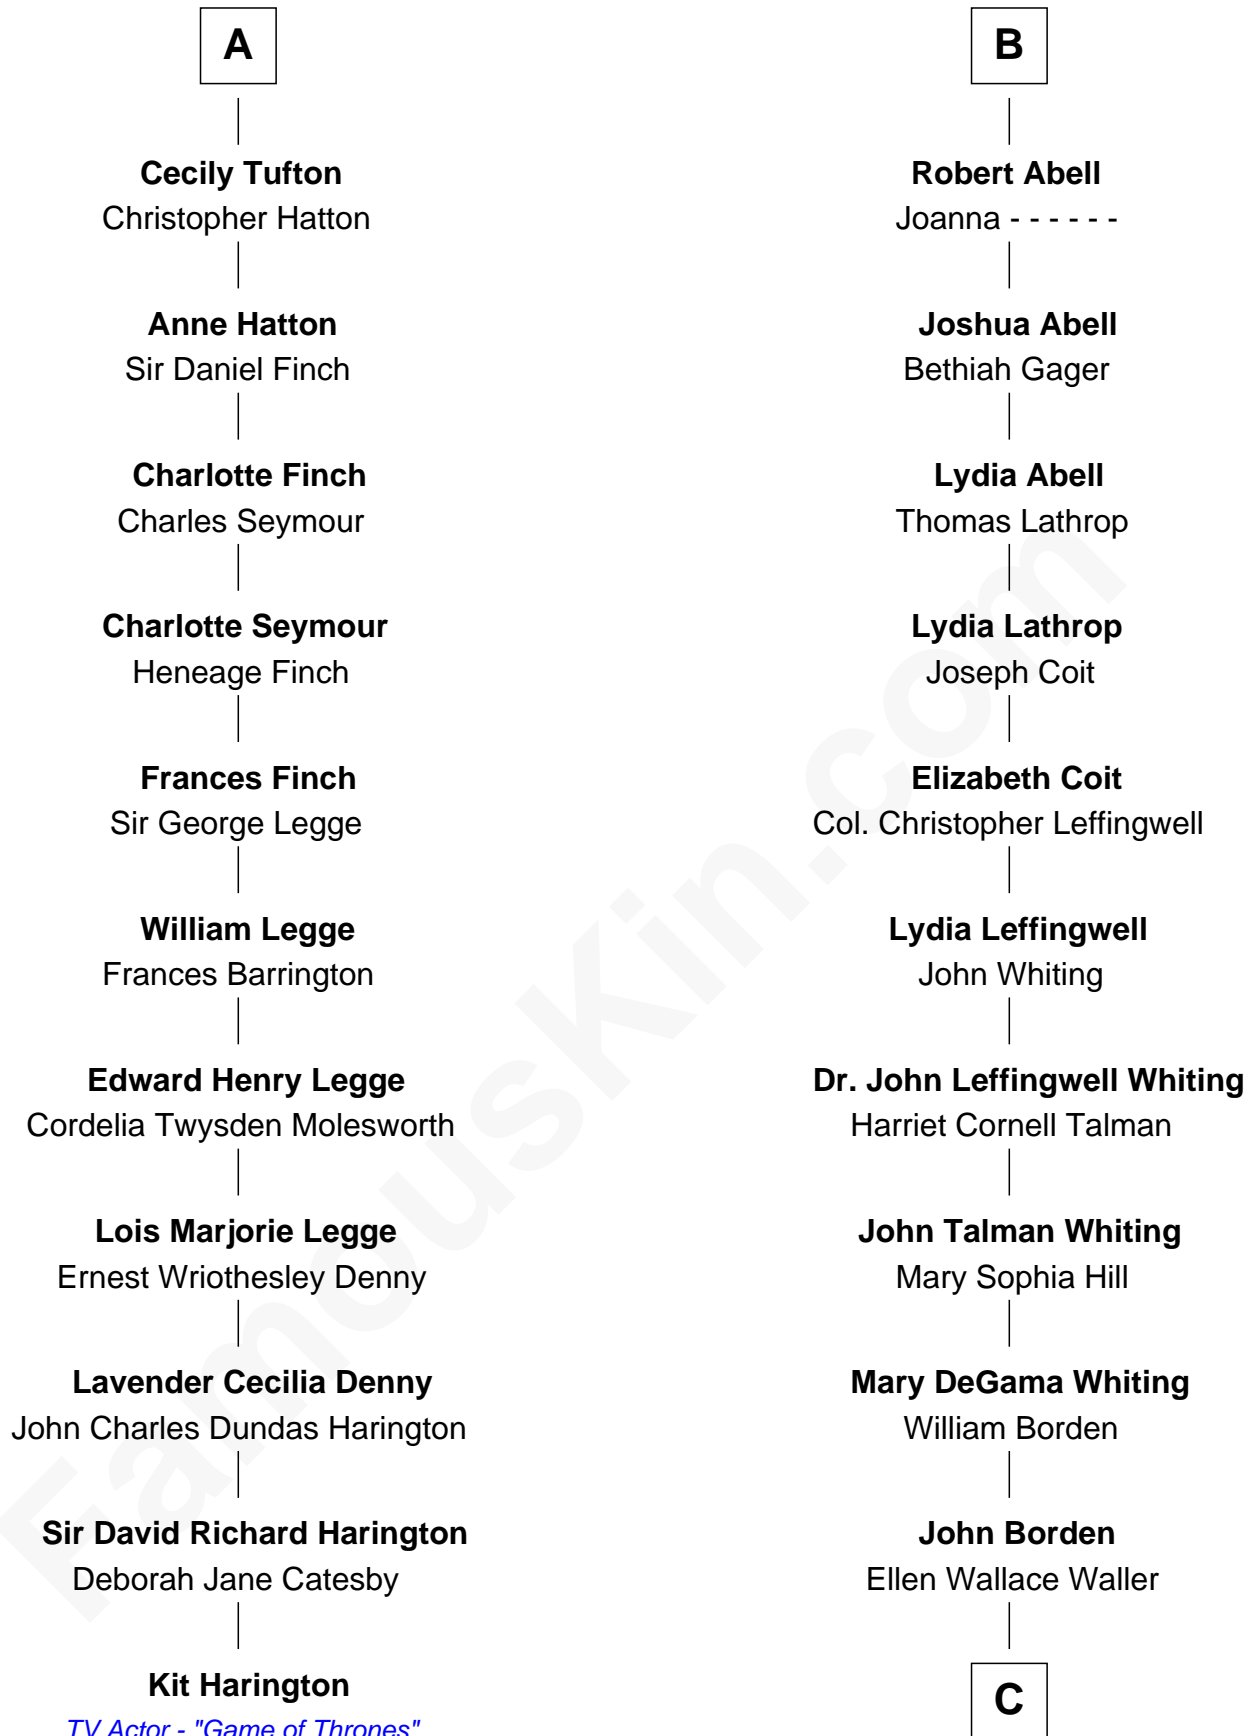

FamousKin.com Relationship Chart of

Kit Harington

TV Actor - "Game of Thrones"

17th cousin 1 time removed of

Adlai Stevenson III

U.S. Senator from Illinois

C

Ellen Borden

Adlai Ewing Stevenson

Adlai Stevenson III

U.S. Senator from Illinois

FamousKin.com