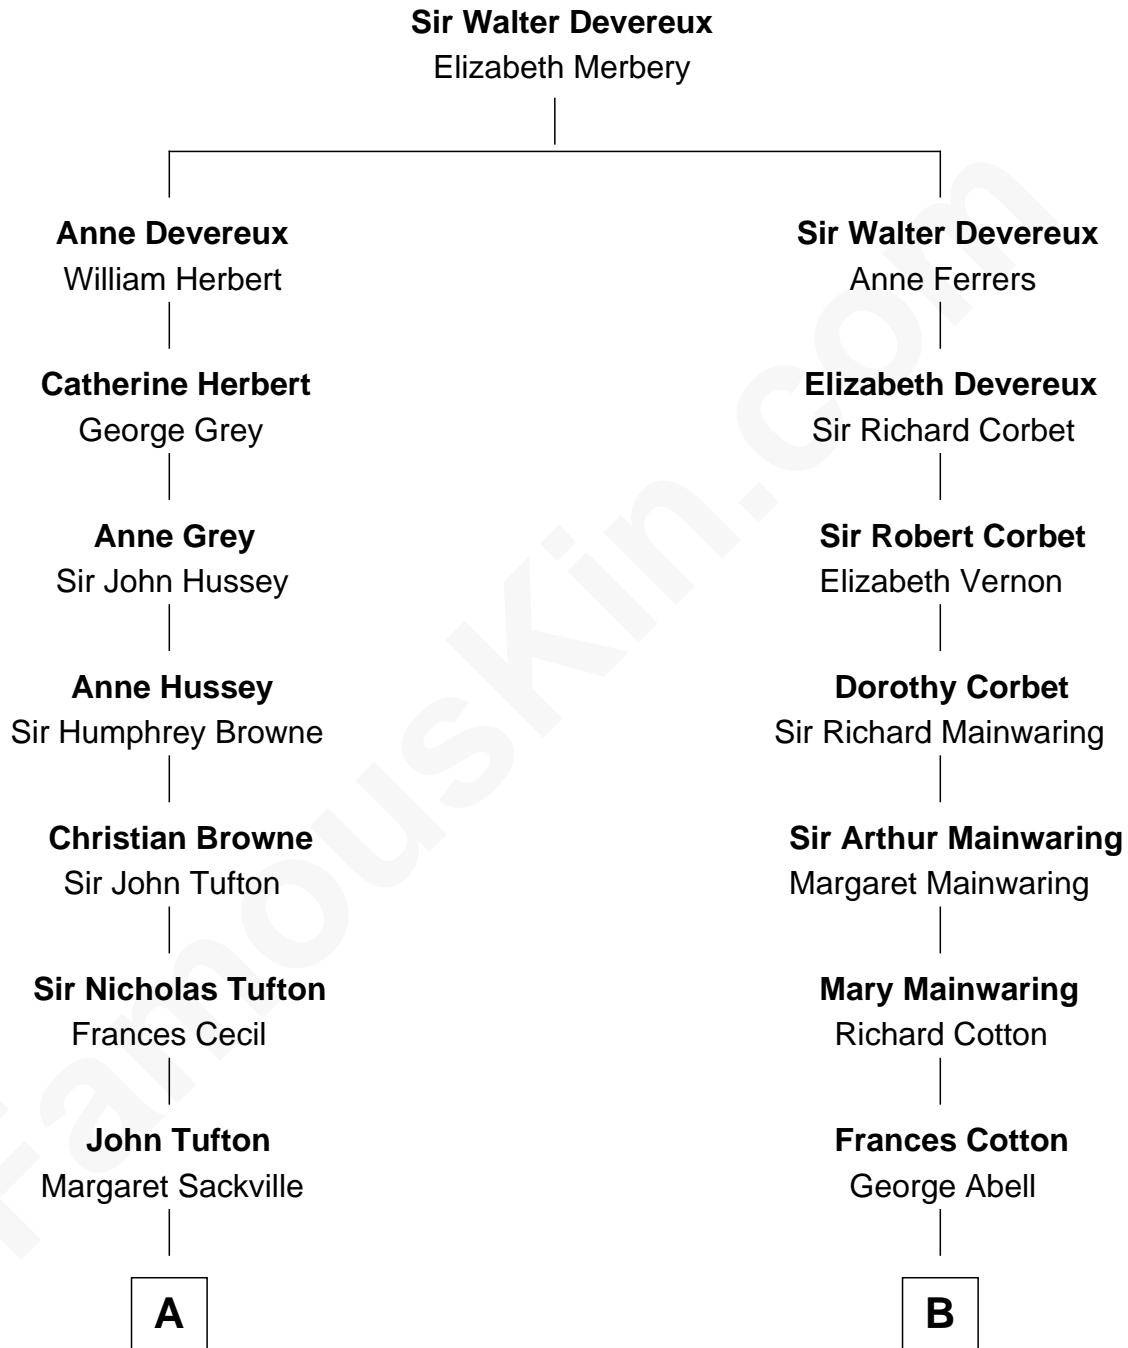

FamousKin.com Relationship Chart of

Kit Harington

TV Actor - "Game of Thrones"

17th cousin 1 time removed of

Adlai Stevenson III

U.S. Senator from Illinois

C

Ellen Borden

Adlai Ewing Stevenson

Adlai Stevenson III

U.S. Senator from Illinois

FamousKin.com