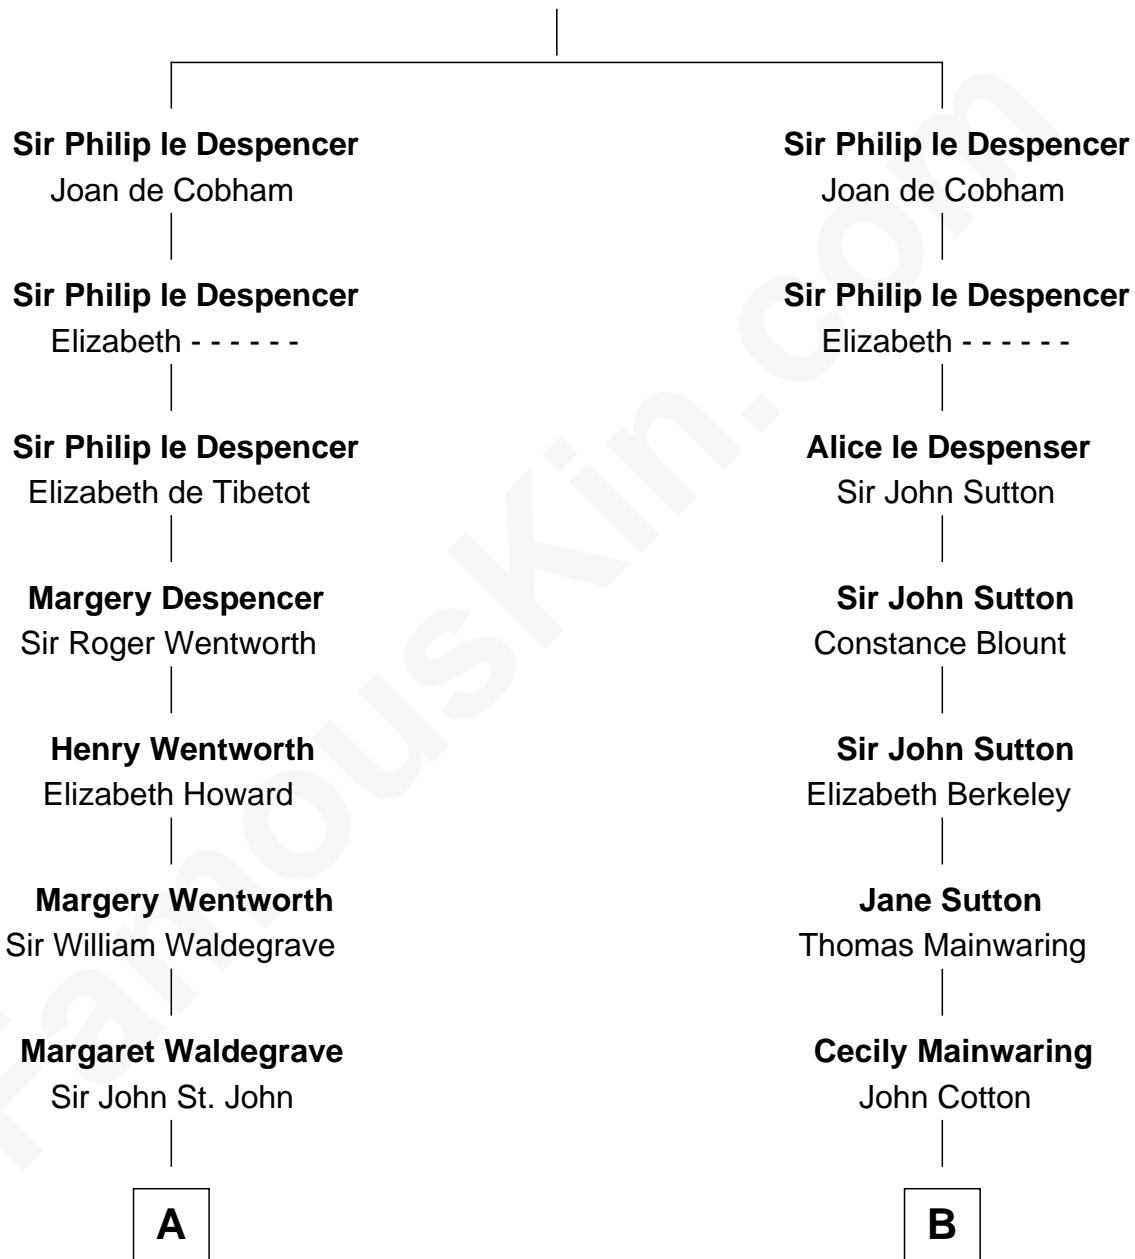

## Relationship Chart of

**Kit Harington**

TV Actor - "Game of Thrones"

21st cousin of

**Adlai Stevenson III**

U.S. Senator from Illinois

**Sir Philip le Despencer**

Margaret de Goushill

**C**

**Edward Henry Legge**  
Cordelia Twysden Molesworth

**Lois Marjorie Legge**  
Ernest Wriothesley Denny

**Lavender Cecilia Denny**  
John Charles Dundas Harington

**Sir David Richard Harington**  
Deborah Jane Catesby

**Kit Harington**  
*TV Actor - "Game of Thrones"*

**D**

**John Talman Whiting**  
Mary Sophia Hill

**Mary DeGama Whiting**  
William Borden

**John Borden**  
Ellen Wallace Waller

**Ellen Borden**  
Adlai Ewing Stevenson