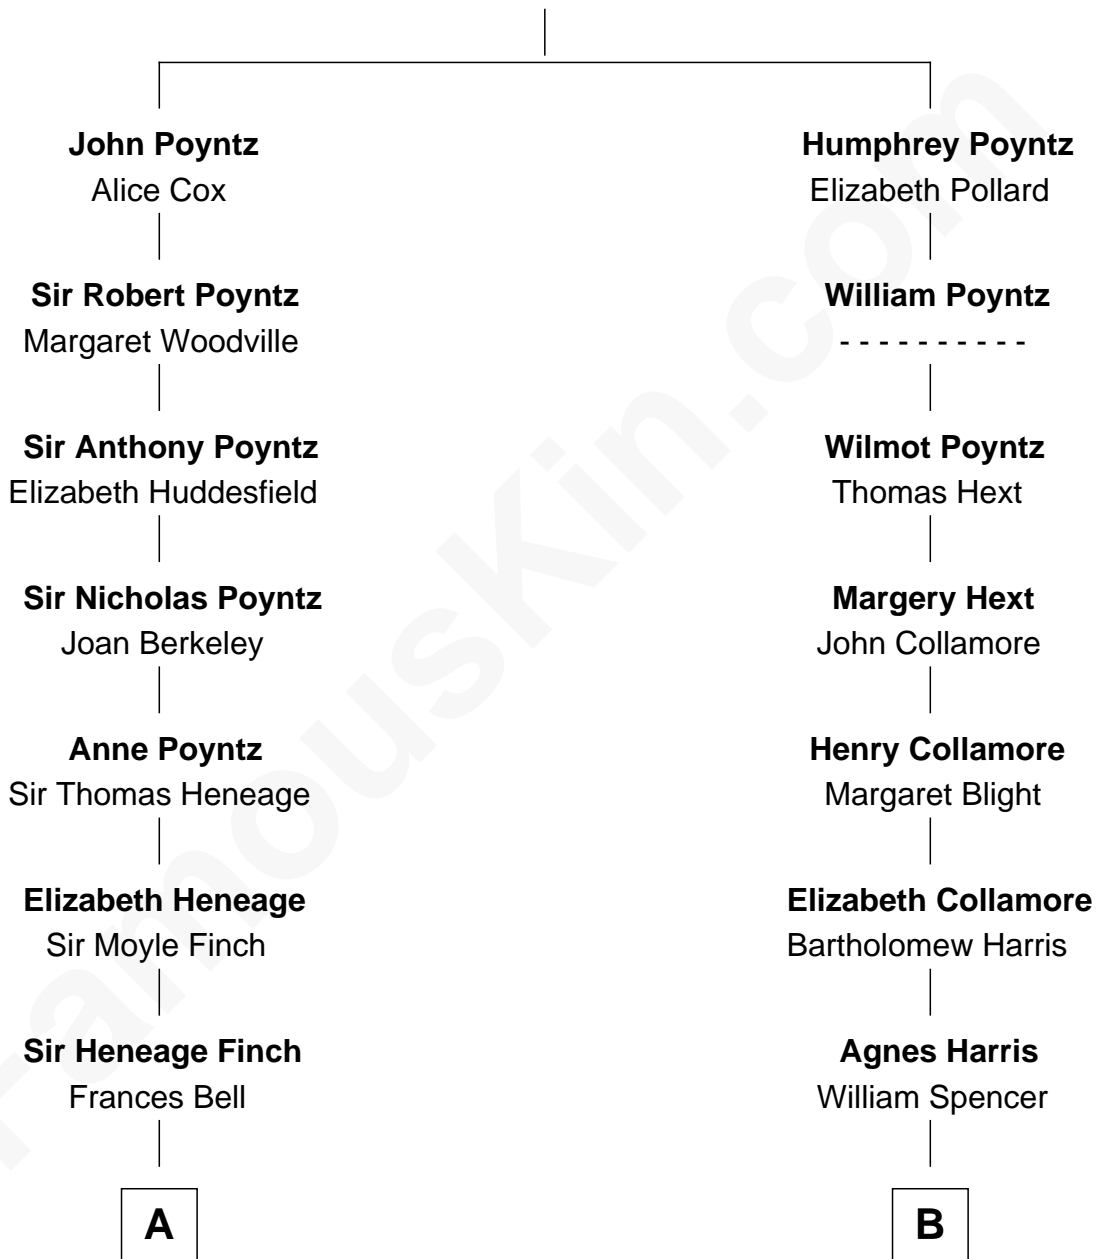

FamousKin.com Relationship Chart of

Kit Harington

TV Actor - "Game of Thrones"

17th cousin of

Jodie Foster

Movie Actress

Sir Nicholas Poyntz

Elizabeth Mill

Kit Harington photo by [Gage Skidmore](#) (CC BY-SA 2.0)

Jodie Foster photo by [Alan Light](#) (CC BY 2.0)