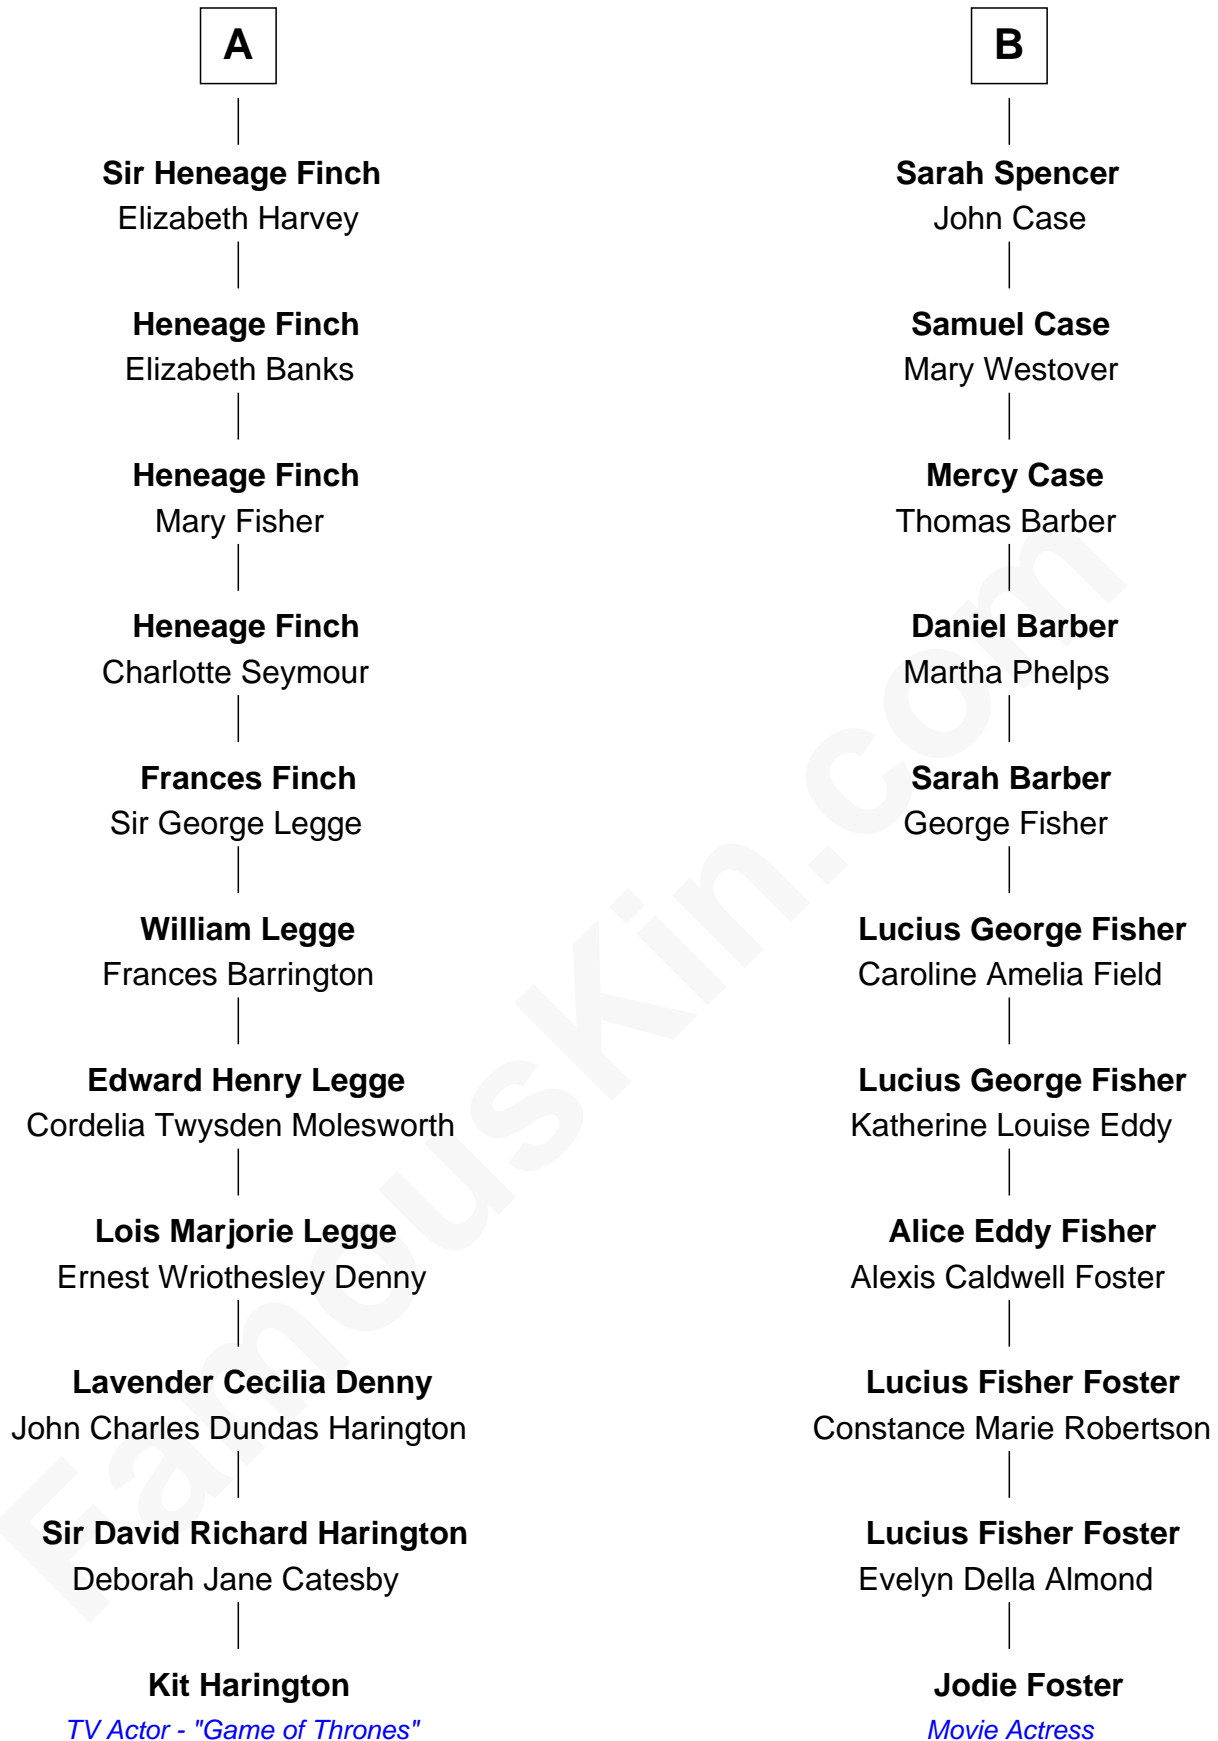

FamousKin.com Relationship Chart of

Kit Harington

TV Actor - "Game of Thrones"

17th cousin of

Jodie Foster

Movie Actress

Sir Nicholas Poyntz

Elizabeth Mill

Kit Harington photo by [Gage Skidmore](#) (CC BY-SA 2.0)

Jodie Foster photo by [Alan Light](#) (CC BY 2.0)