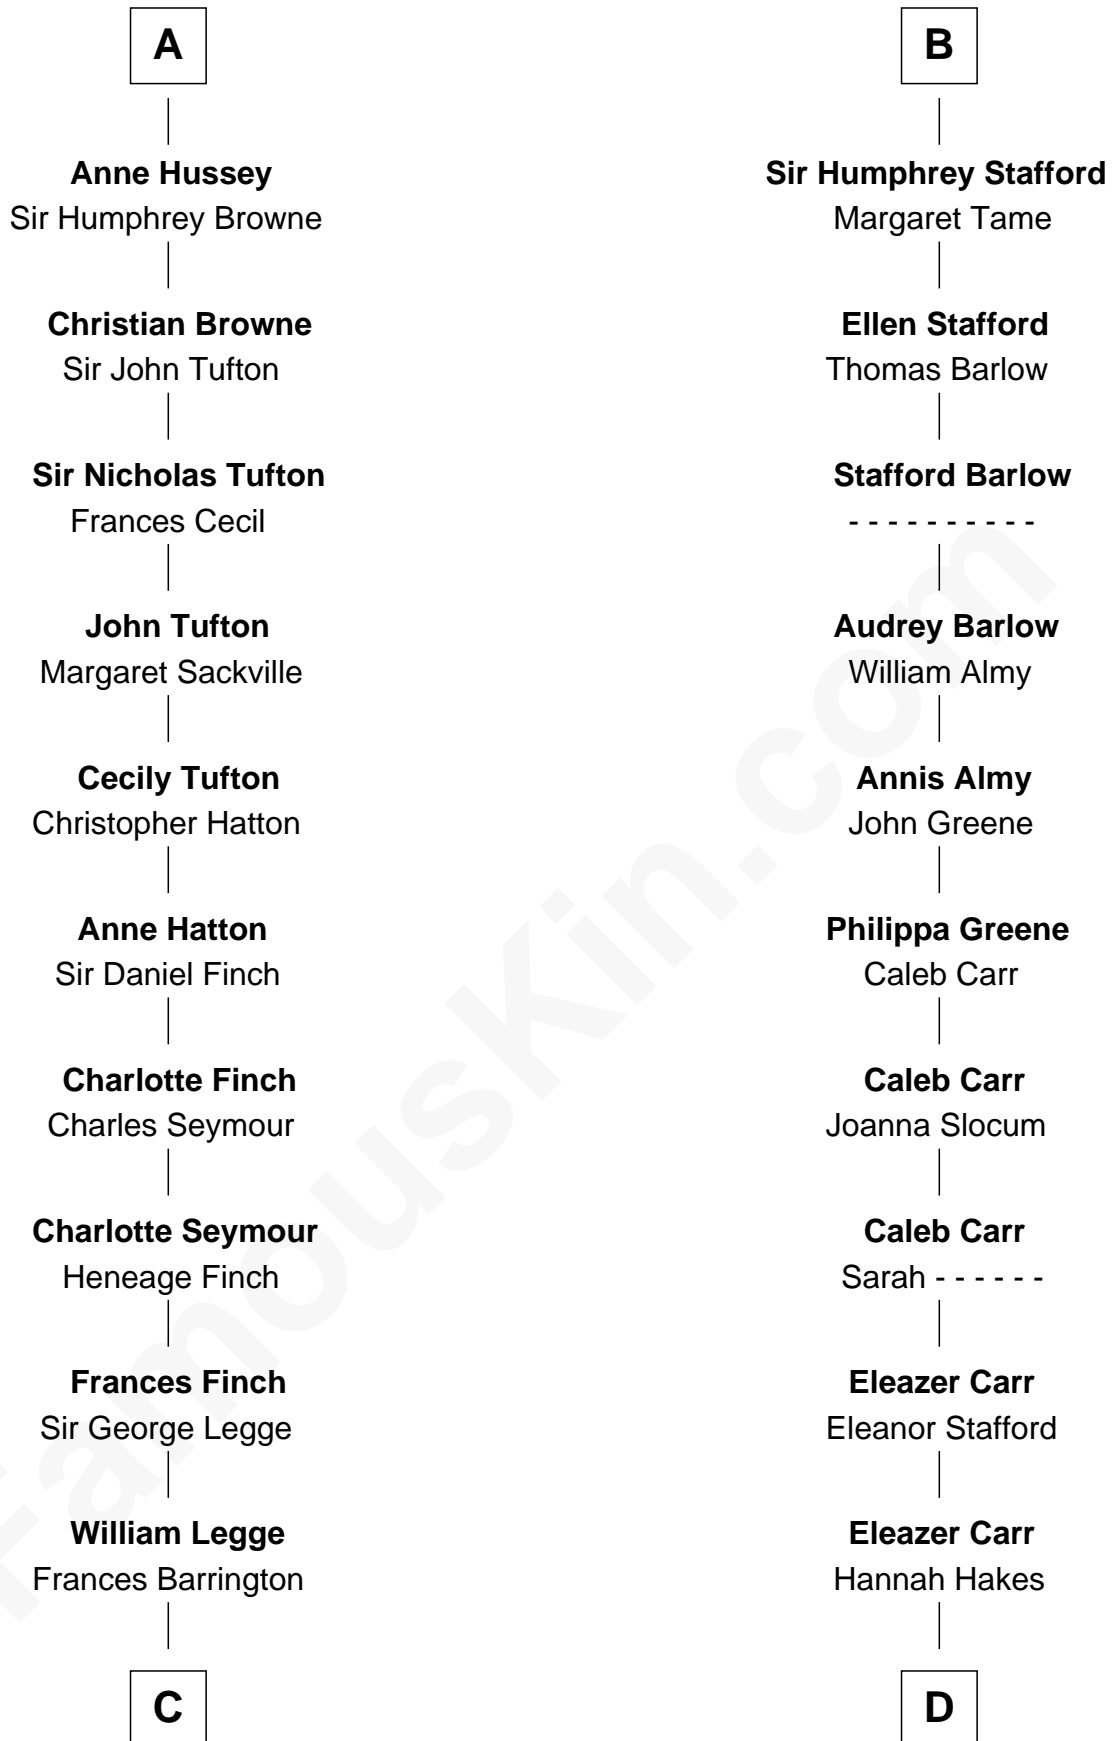

FamousKin.com

Relationship Chart of

Kit Harington

TV Actor - "Game of Thrones"

21st cousin of

Charlie Munger

Vice-Chairman of Berkshire Hathaway

C

Edward Henry Legge
Cordelia Twysden Molesworth

Lois Marjorie Legge
Ernest Wriothesley Denny

Lavender Cecilia Denny
John Charles Dundas Harington

Sir David Richard Harington
Deborah Jane Catesby

Kit Harington
TV Actor - "Game of Thrones"

D

Vienna Carr
Thomas Arnold Rice

Caroline A. Rice
William H. Ingham

Helen Vienna Ingham
Charles W. Russell

Florence V. Russell
Alfred Case Munger

Charlie Munger
Vice-Chairman of Berkshire Hathaway