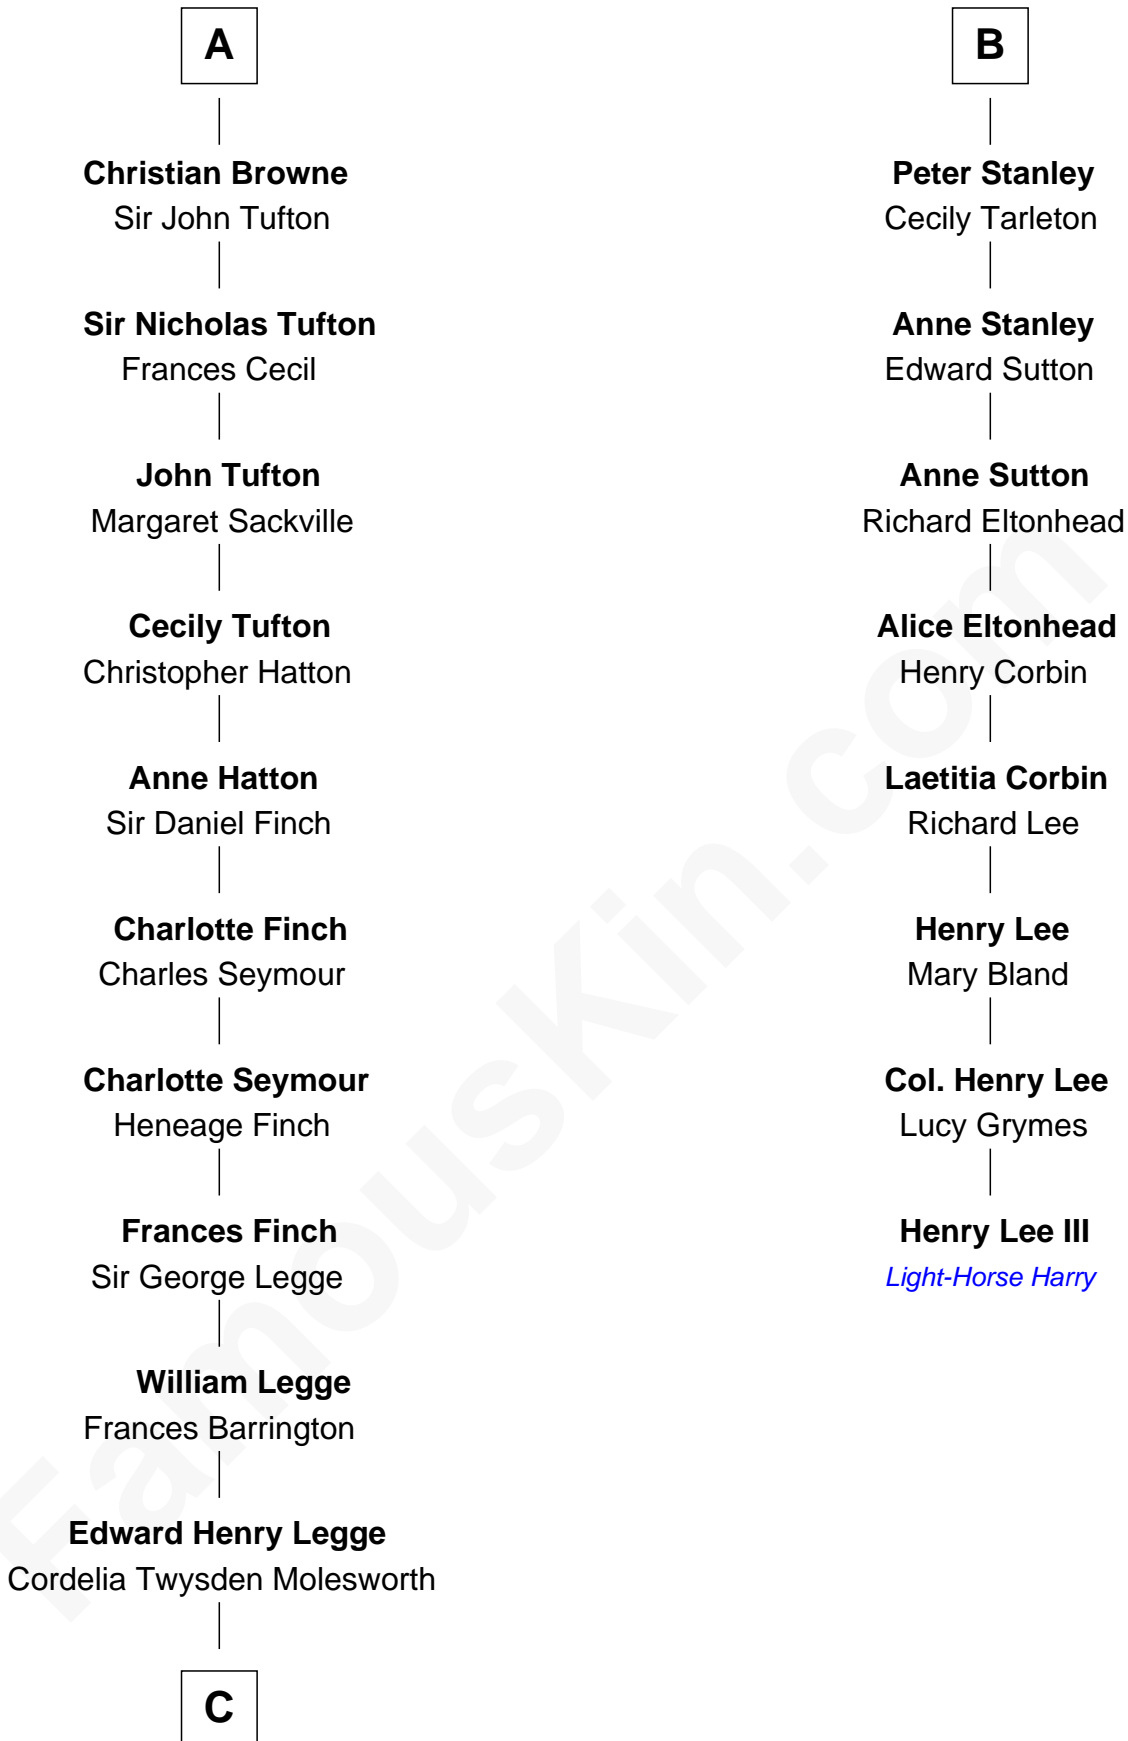

FamousKin.com

Relationship Chart of

Kit Harington

TV Actor - "Game of Thrones"

14th cousin 6 times removed of

Henry Lee III

9th Governor of Virginia

C

—
Lois Marjorie Legge
Ernest Wriothesley Denny

—
Lavender Cecilia Denny
John Charles Dundas Harington

—
Sir David Richard Harington
Deborah Jane Catesby

—
Kit Harington
TV Actor - "Game of Thrones"

FamousKin.com