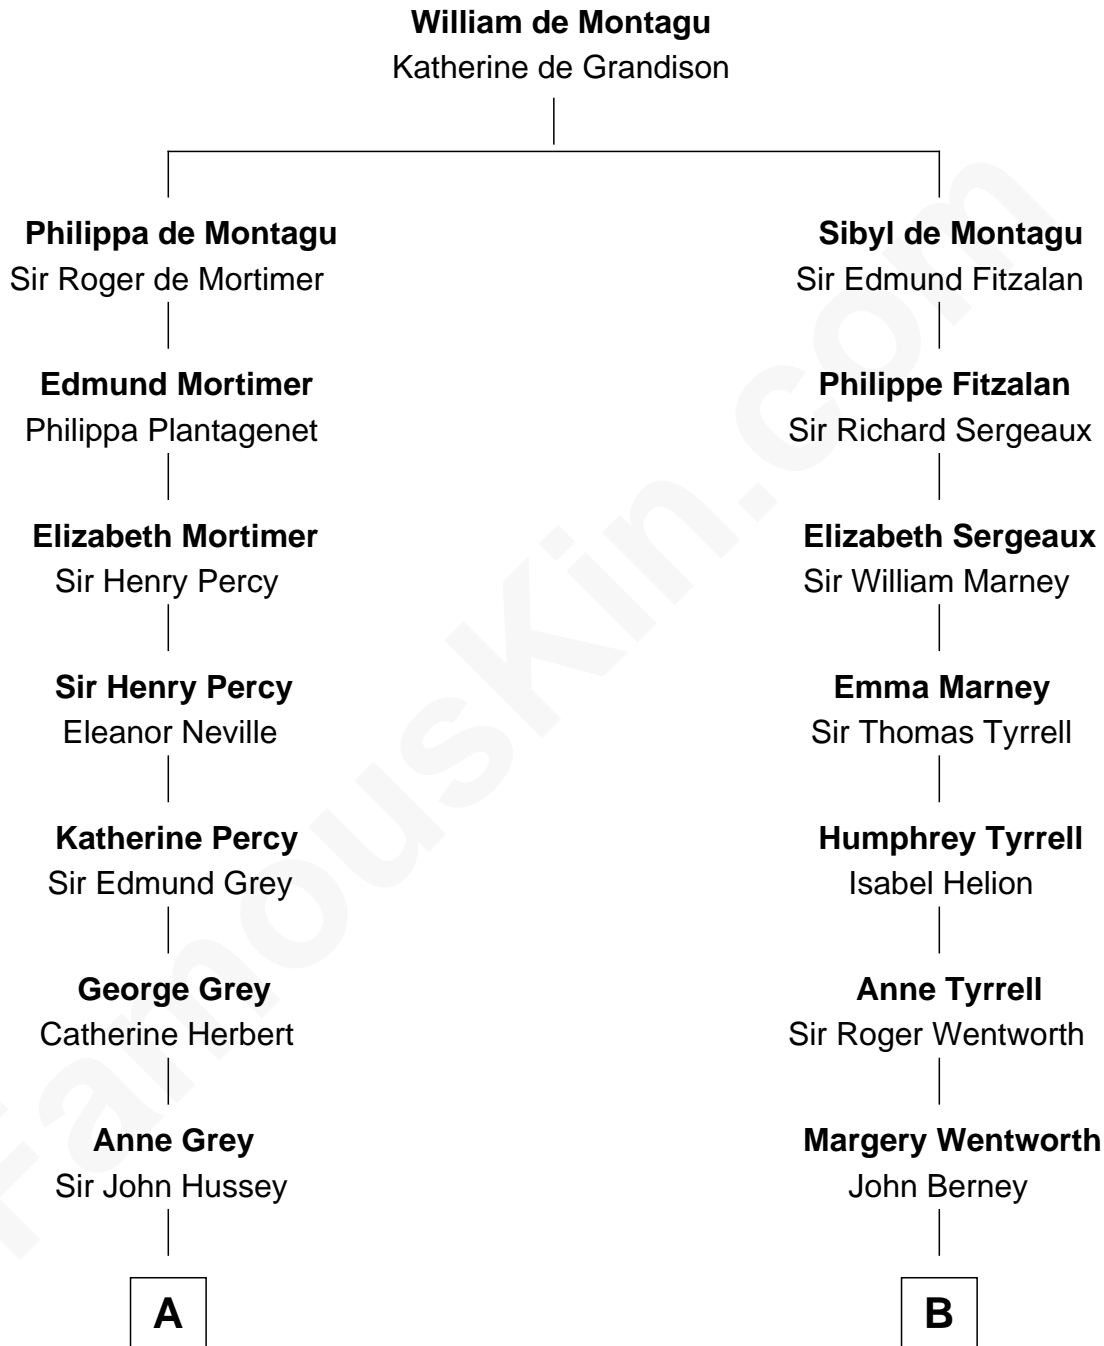

FamousKin.com

Relationship Chart of

Kit Harington

TV Actor - "Game of Thrones"

15th cousin 6 times removed of

Henry Lee III

9th Governor of Virginia

C

Edward Henry Legge
Cordelia Twysden Molesworth

Lois Marjorie Legge
Ernest Wriothesley Denny

Lavender Cecilia Denny
John Charles Dundas Harington

Sir David Richard Harington
Deborah Jane Catesby

Kit Harington
TV Actor - "Game of Thrones"