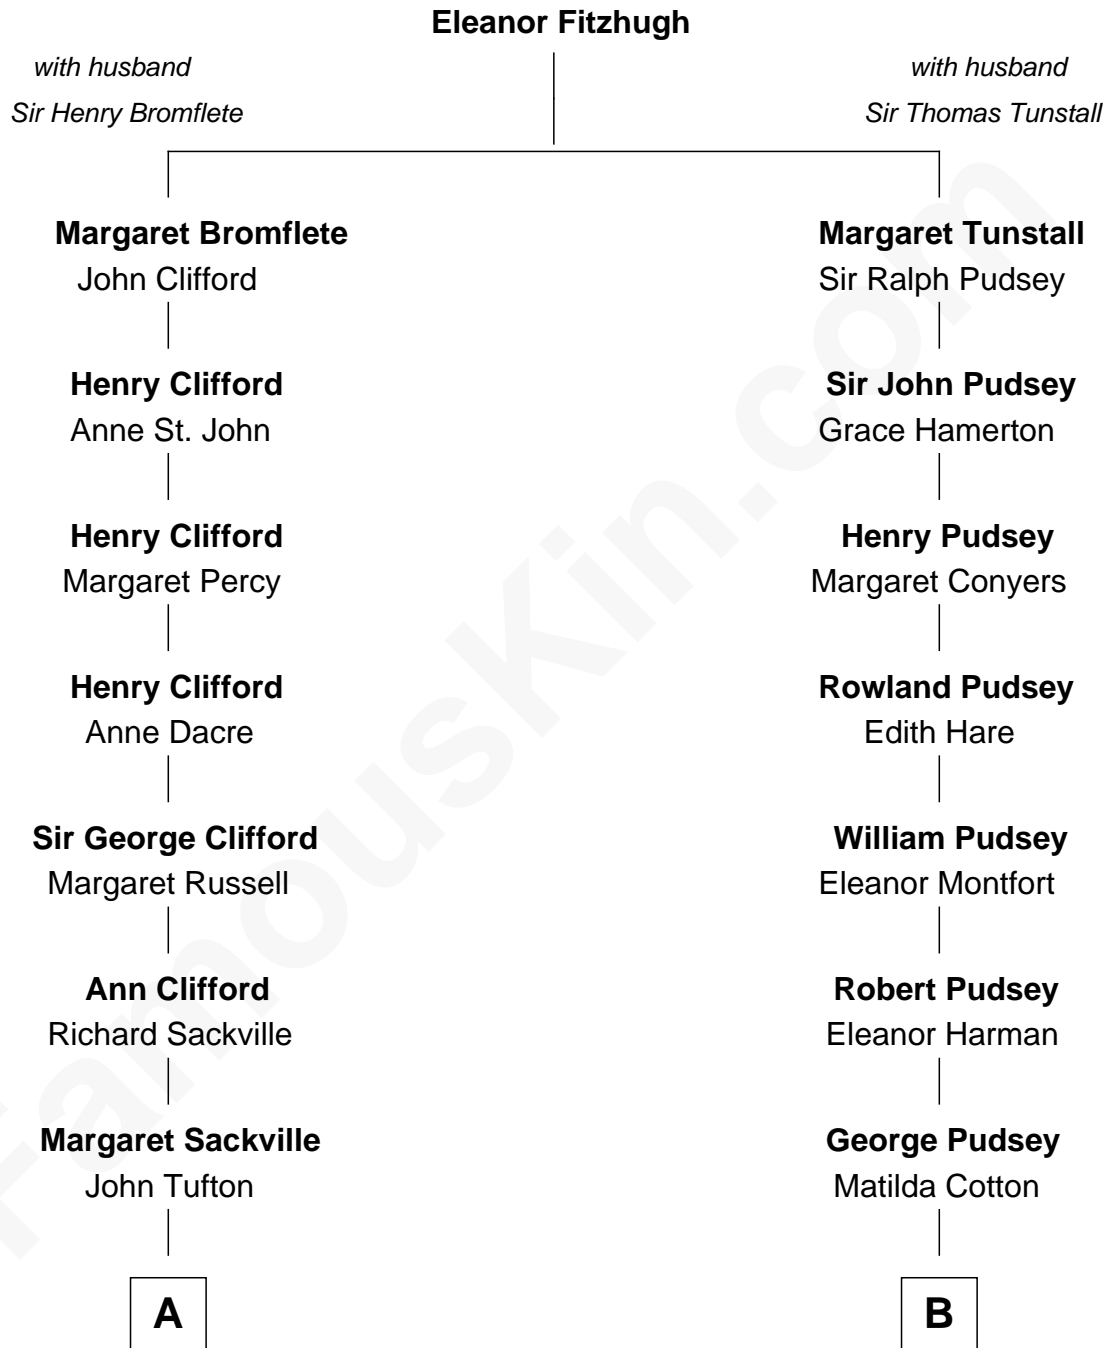

FamousKin.com

Relationship Chart of

Kit Harington

TV Actor - "Game of Thrones"

13th cousin 4 times removed of

Henry Lee III

9th Governor of Virginia