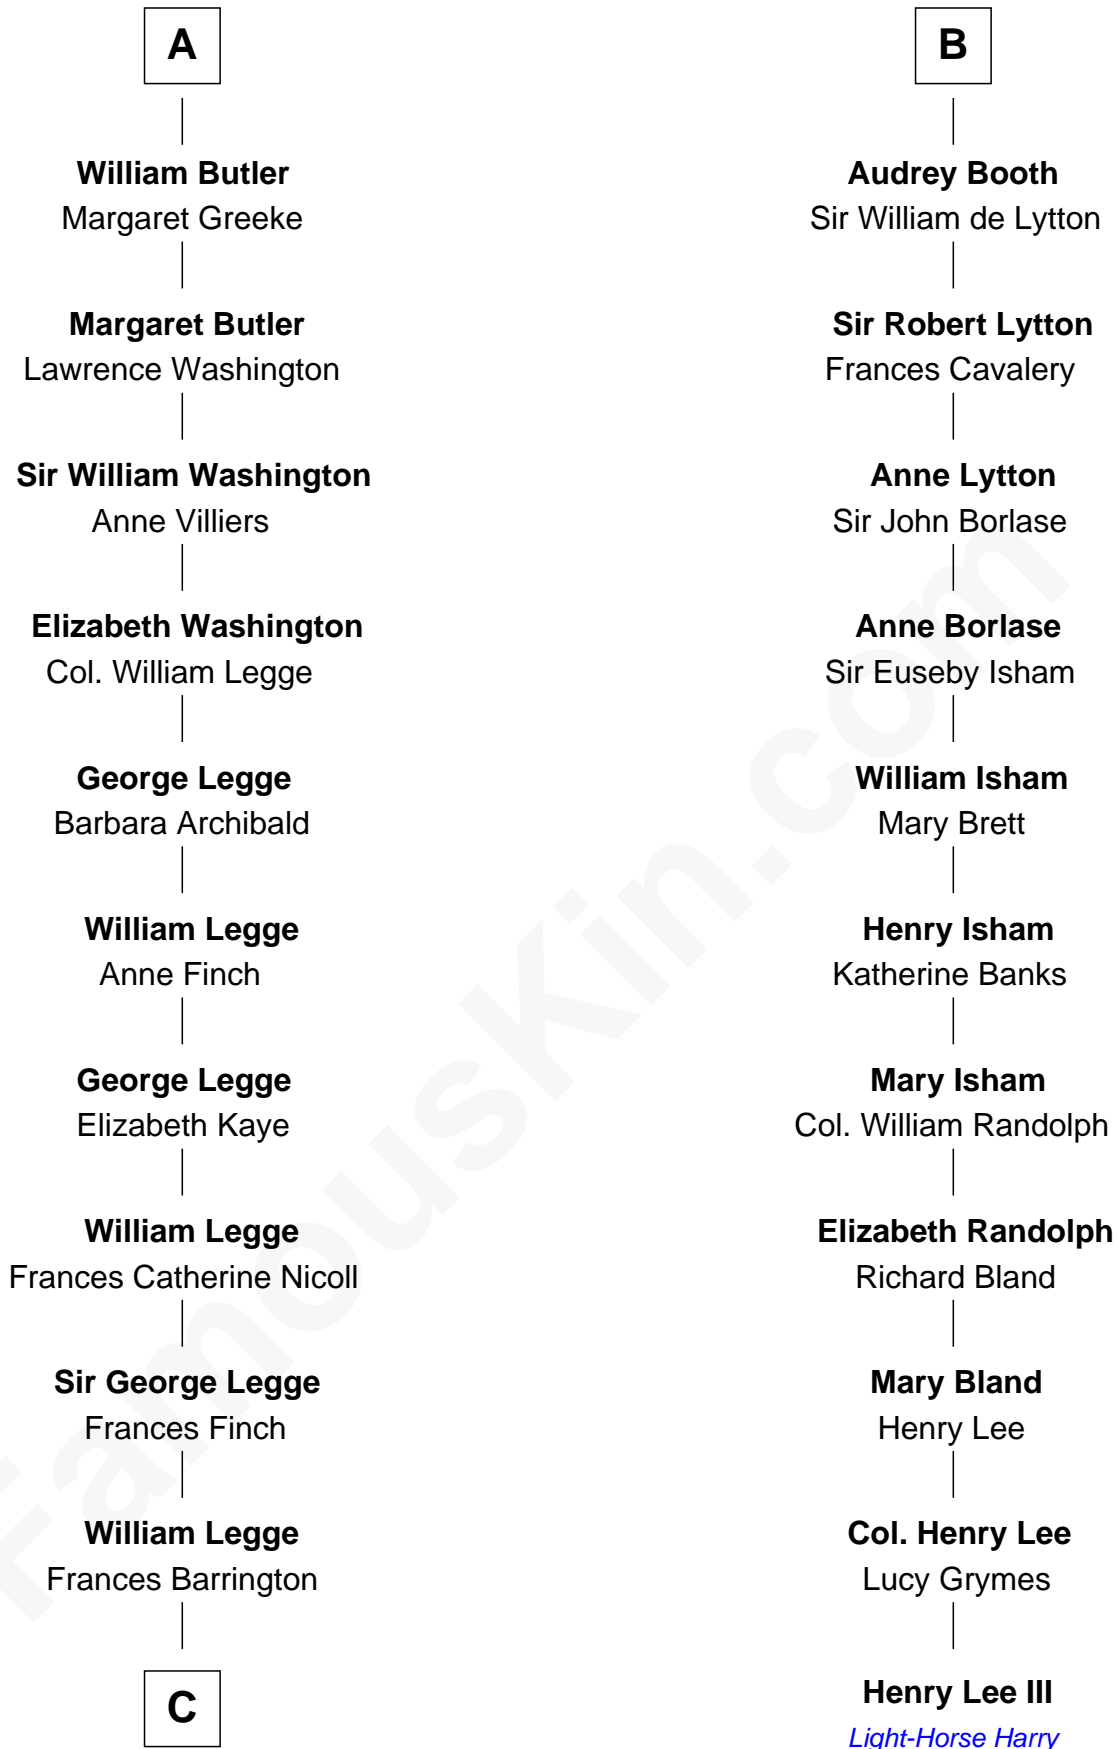

FamousKin.com

Relationship Chart of

Kit Harington

TV Actor - "Game of Thrones"

17th cousin 4 times removed of

Henry Lee III

9th Governor of Virginia

Eudo la Zouche
Milicent de Cantilupe

Eve la Zouche
Sir Maurice de Berkeley

Thomas de Berkeley
Katherine de Clyvedon

Sir John Berkeley
Elizabeth Betteshorne

Elizabeth Berkeley
Sir John Sutton

Sir Edmund Sutton
Joyce Tiptoft

Sir John Sutton
Anne Clarell

Margaret Sutton
John Butler

A

Sir William la Zouche
Maud Lovel

Milicent la Zouche
Sir William Deincourt

Margaret Deincourt
Sir Robert de Tibetot

Elizabeth de Tibetot
Sir Philip le Despencer

Margery Despencer
Sir Roger Wentworth

Margaret Wentworth
Sir William Hopton

Margaret Hopton
Sir Philip Booth

B

C

—
Edward Henry Legge
Cordelia Twysden Molesworth

—
Lois Marjorie Legge
Ernest Wriothesley Denny

—
Lavender Cecilia Denny
John Charles Dundas Harington