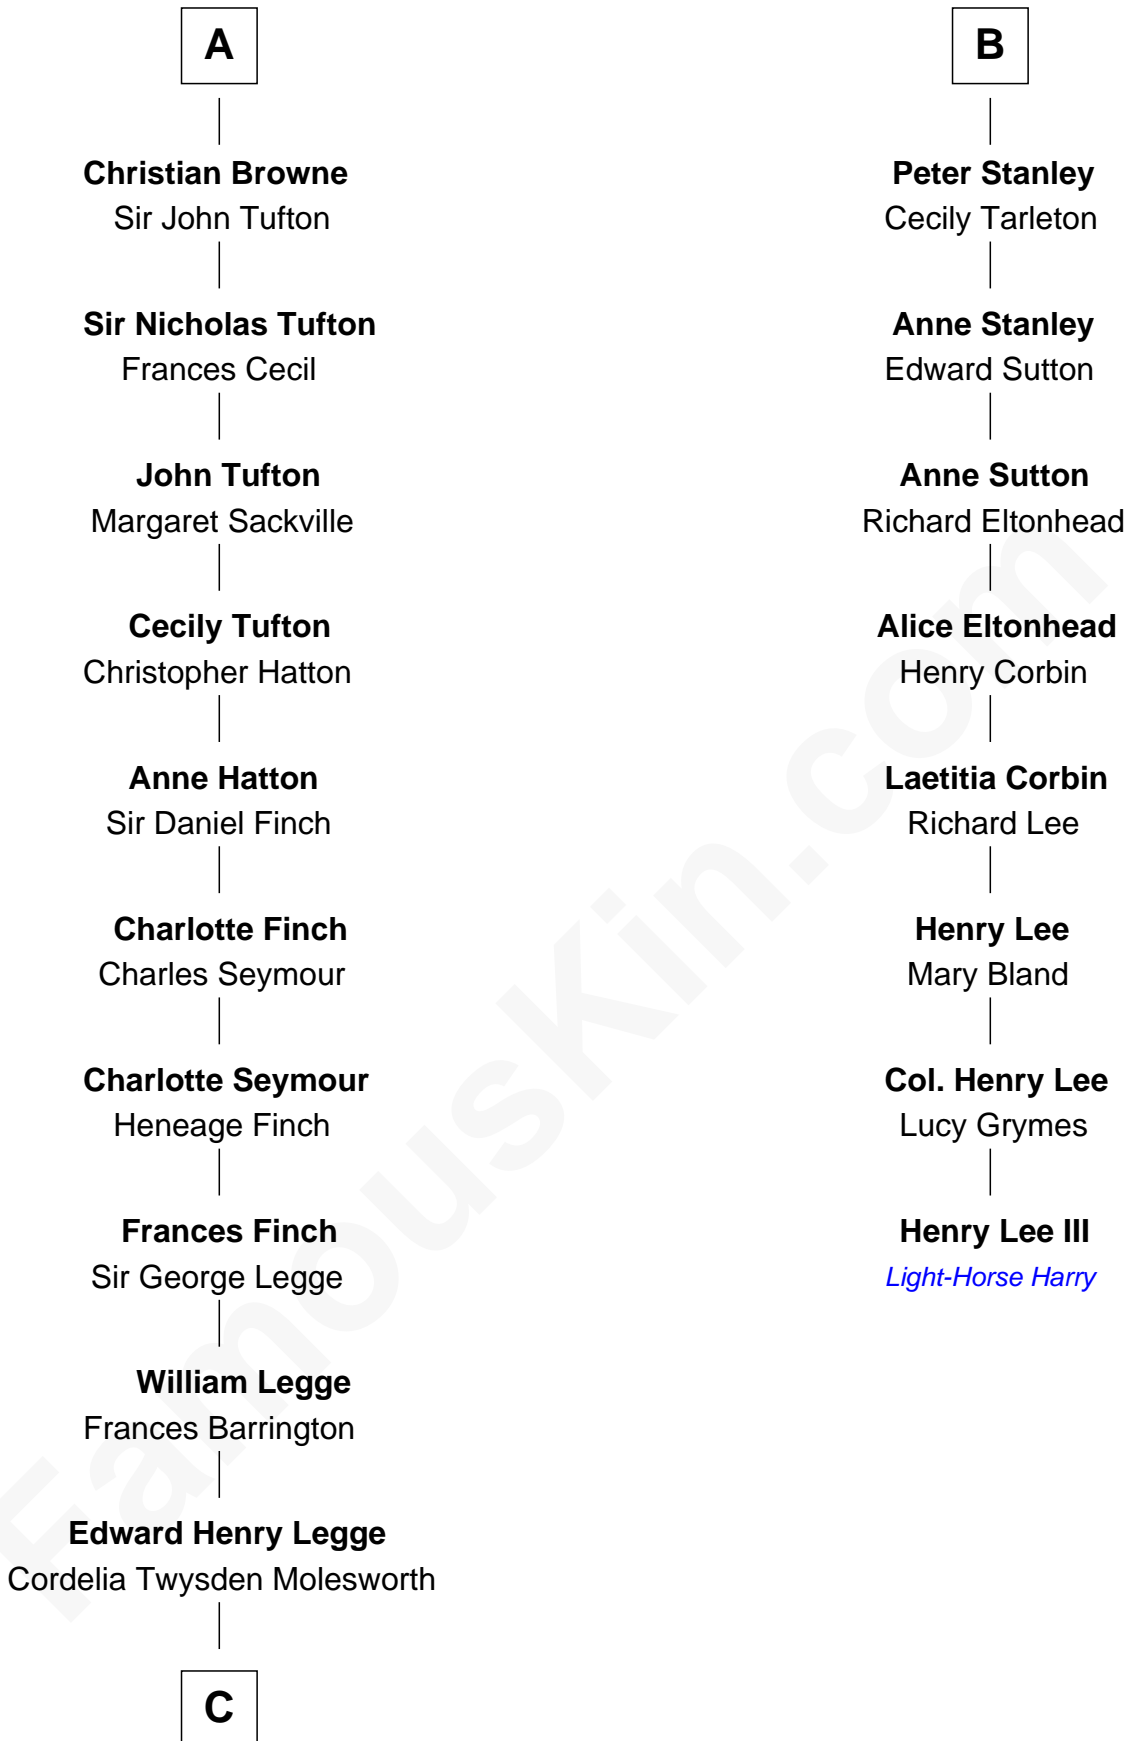

### Kit Harington

TV Actor - "Game of Thrones"

14th cousin 6 times removed of

### Henry Lee III

9th Governor of Virginia

**Sir Robert de Holland**

Maude la Zouche

**C**

—  
**Lois Marjorie Legge**  
Ernest Wriothesley Denny

—  
**Lavender Cecilia Denny**  
John Charles Dundas Harington