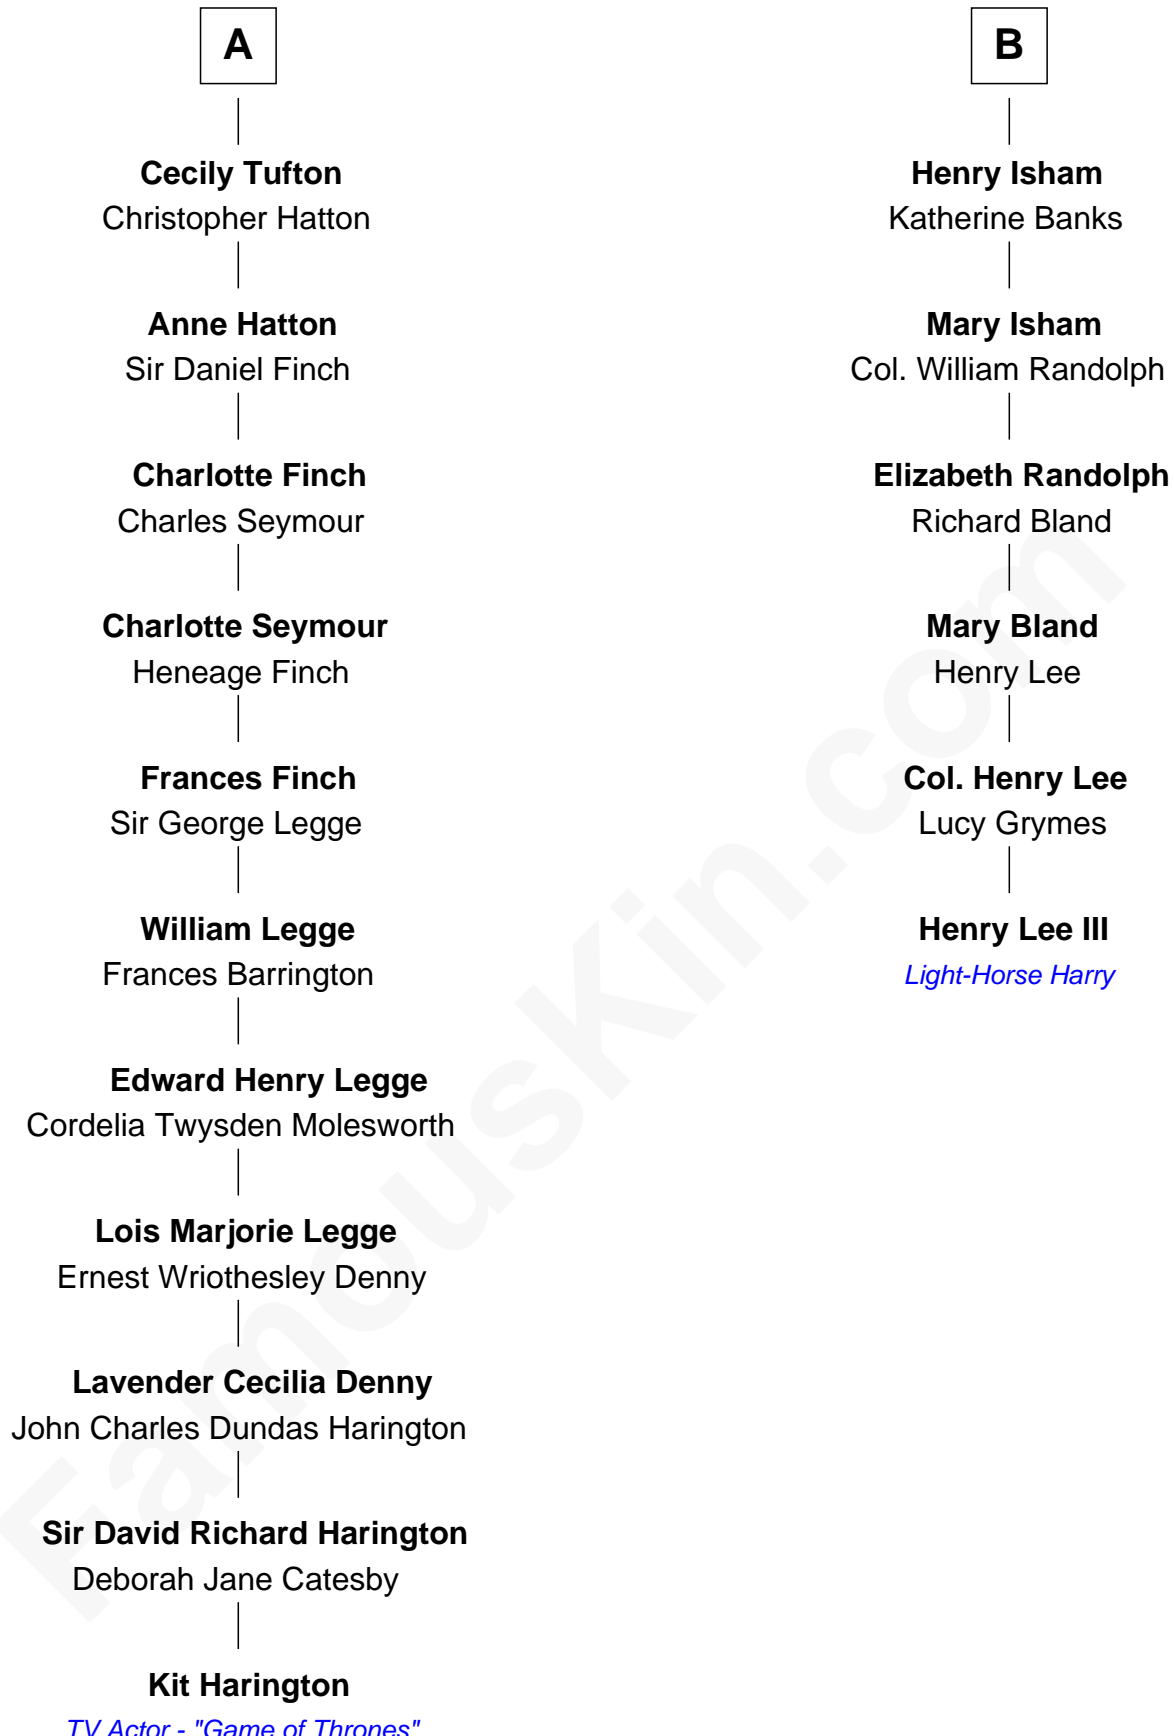

## Relationship Chart of

### Kit Harington

TV Actor - "Game of Thrones"

12th cousin 5 times removed of

### Henry Lee III

9th Governor of Virginia

**Sir Roger Wentworth**

Margery Despencer

Kit Harington photo by [Gage Skidmore](#) (CC BY-SA 2.0)