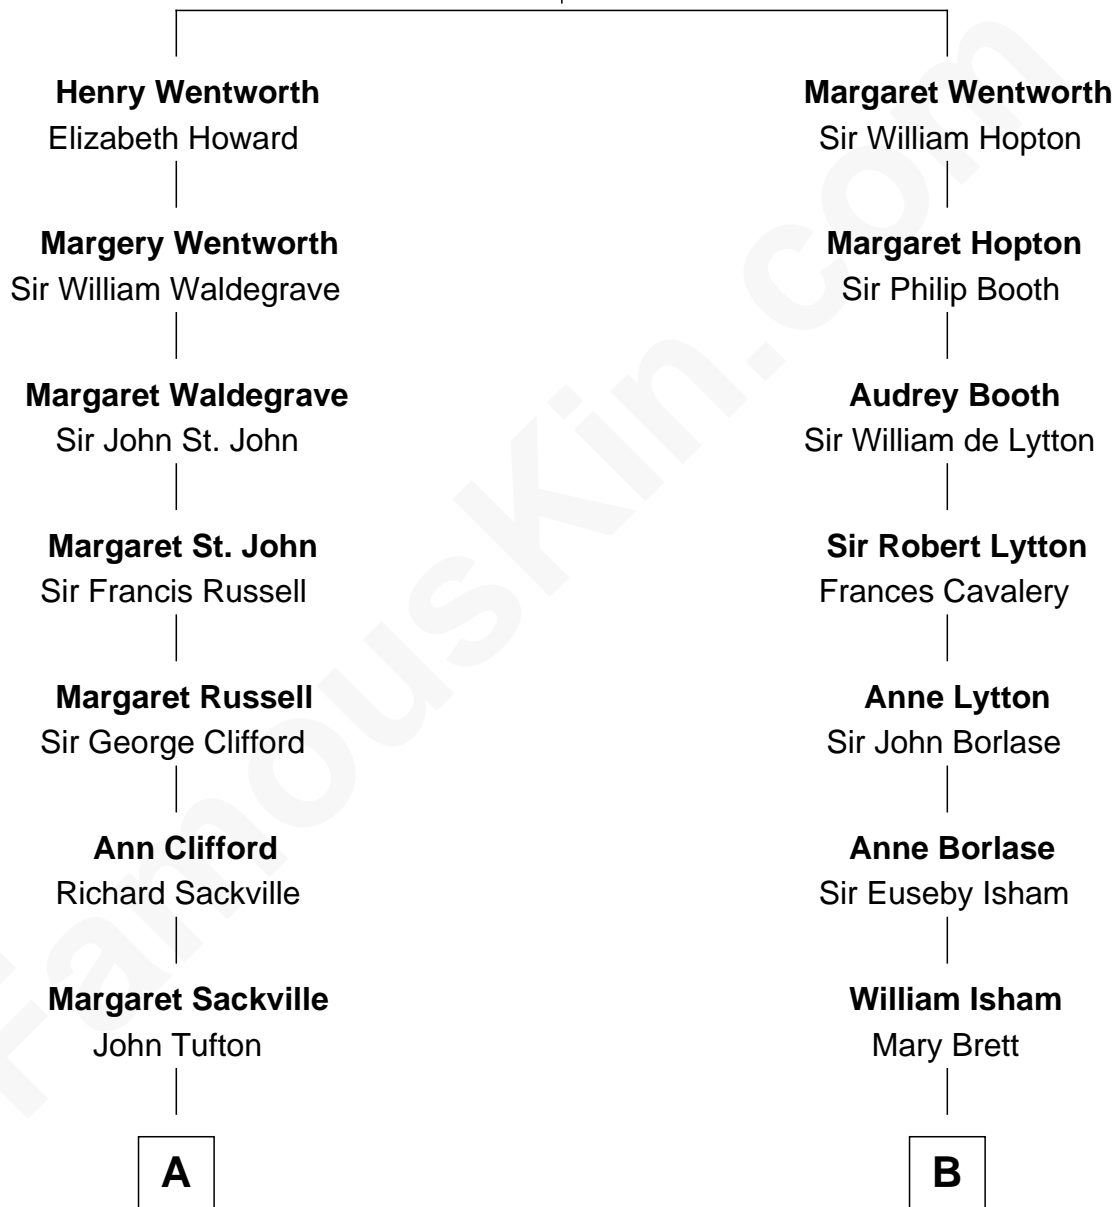

## Relationship Chart of

### Kit Harington

TV Actor - "Game of Thrones"

12th cousin 5 times removed of

### Henry Lee III

9th Governor of Virginia

**Sir Roger Wentworth**

Margery Despencer

Kit Harington photo by [Gage Skidmore](#) (CC BY-SA 2.0)