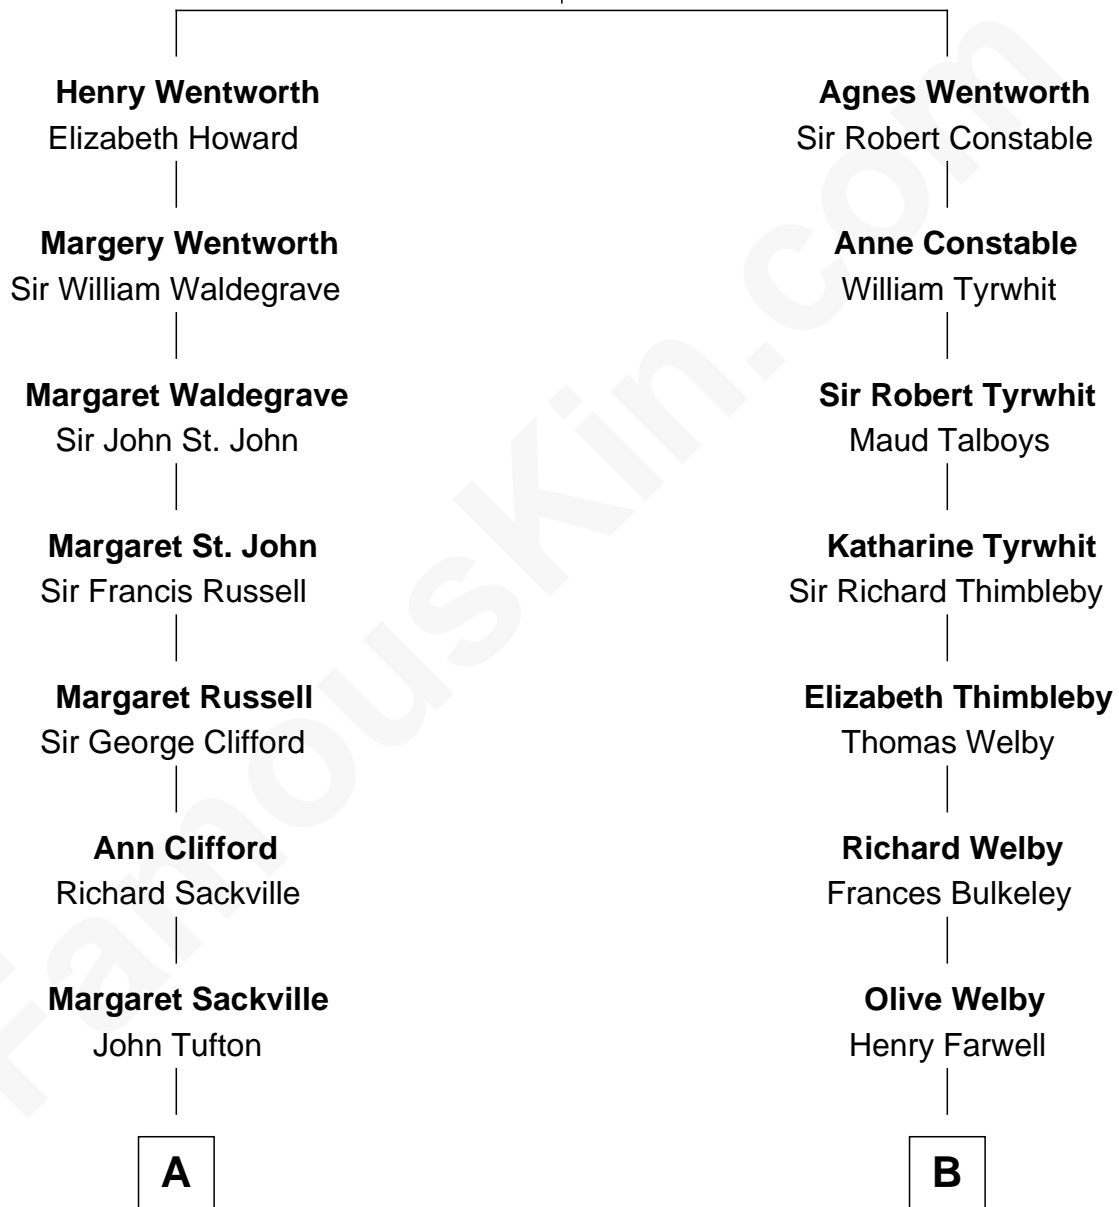

Sir Roger Wentworth

Margery Despencer