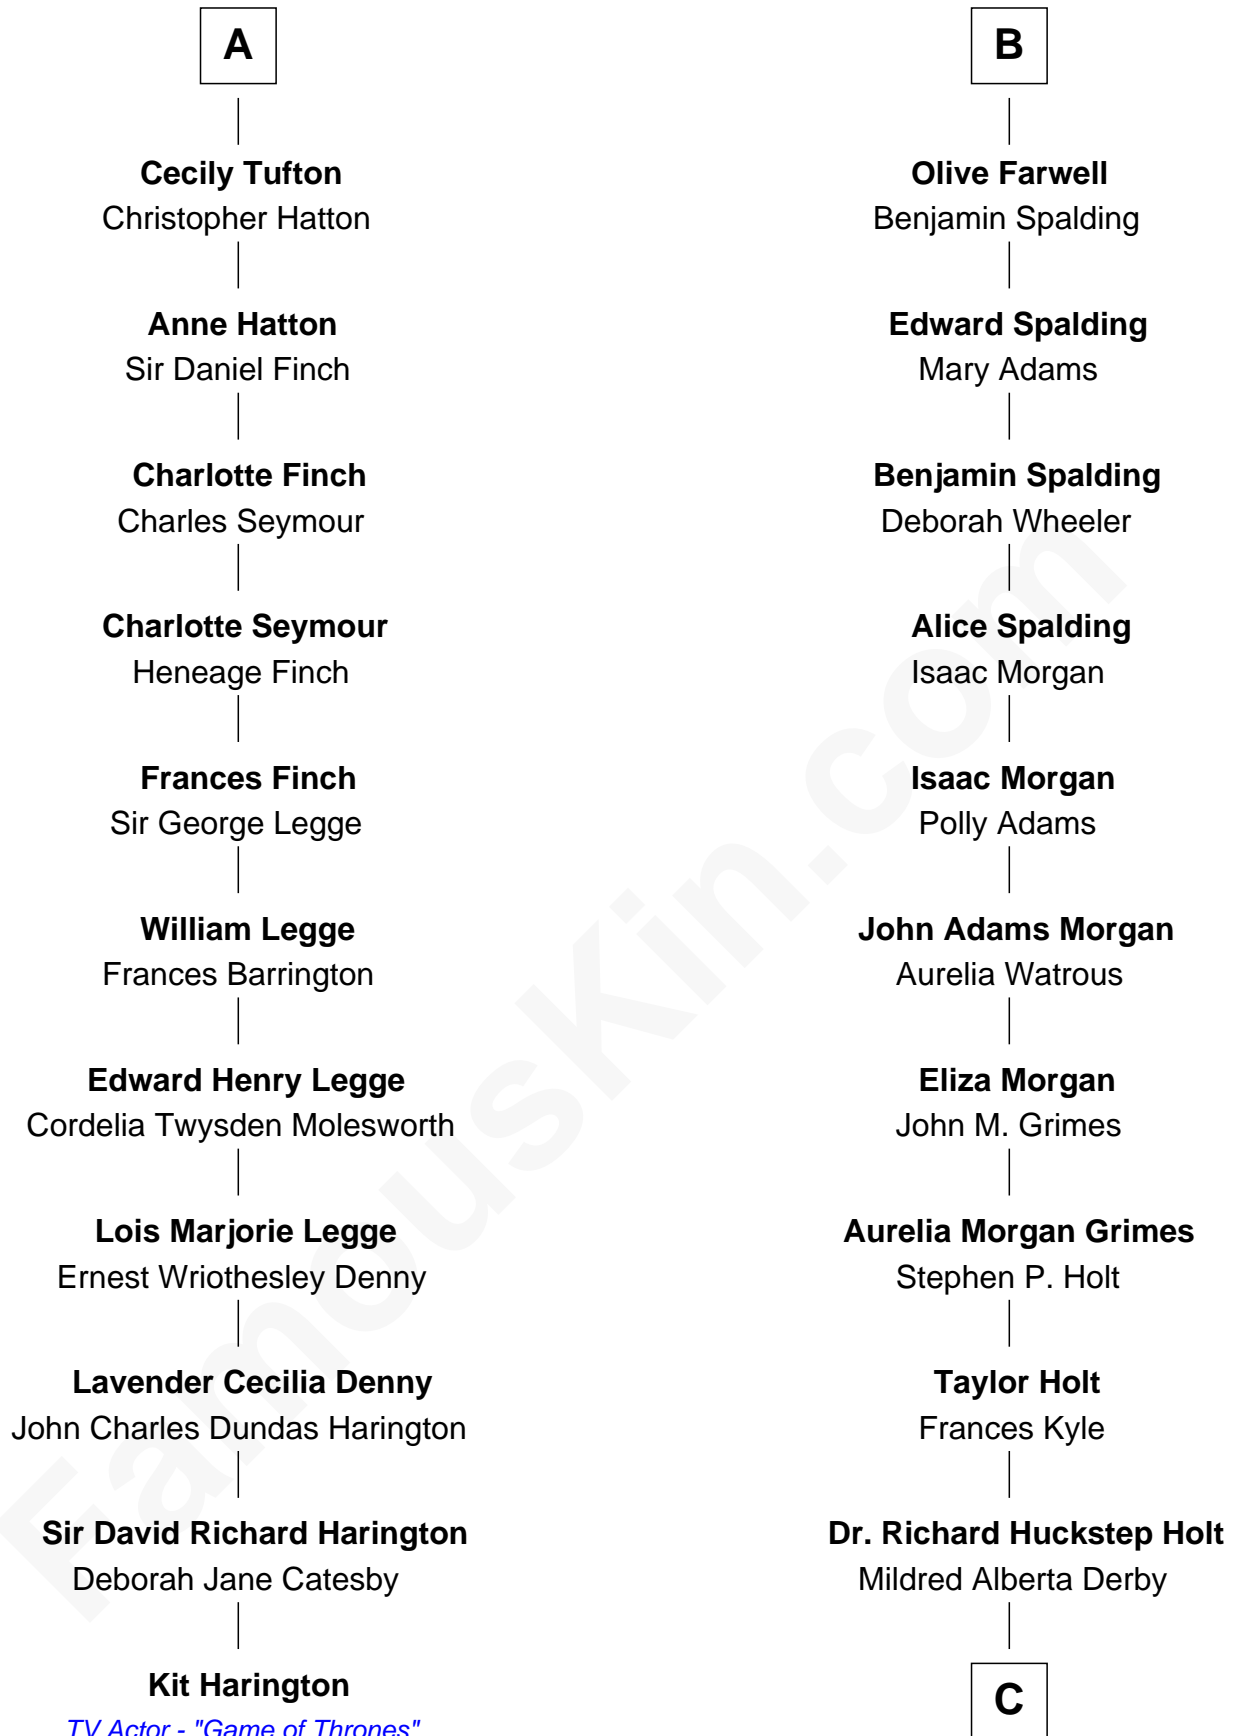

## Relationship Chart of

### Kit Harington

TV Actor - "Game of Thrones"

17th cousin 1 time removed of

### Linda Hamilton

TV and Movie Actress

**Sir Roger Wentworth**

Margery Despencer

C

**Barbara Kyle Holt**  
Dr. Carroll Stanford Hamilton

**Linda Hamilton**  
*TV and Movie Actress*

FamousKin.com