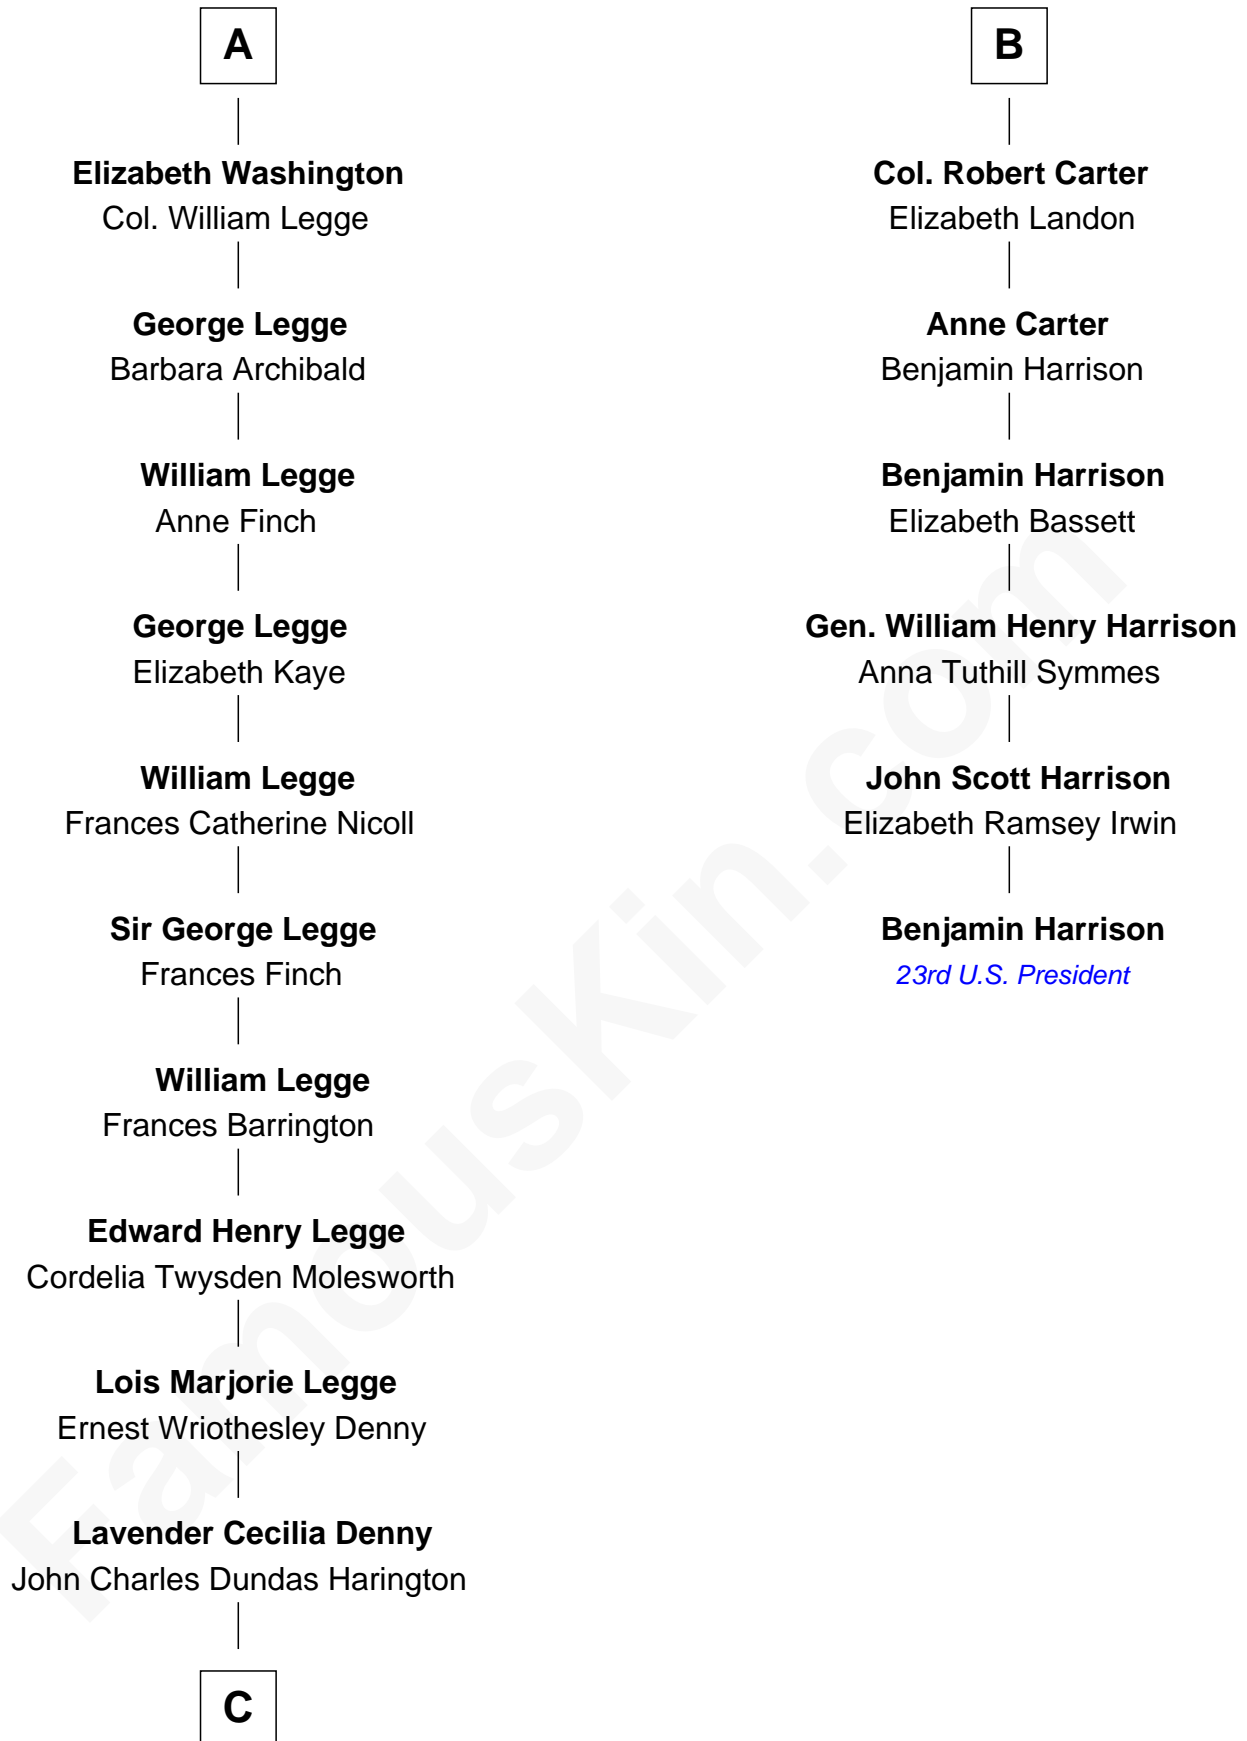

FamousKin.com

Relationship Chart of

Kit Harington

TV Actor - "Game of Thrones"

12th cousin 6 times removed of

Benjamin Harrison

23rd U.S. President

Sir Thomas Blount
Margaret de Gresley

Sir Thomas Blount
Catherine Clifton

Richard Blount
Dorothy Delaford

Elizabeth Blount
Thomas Woodford

Ursula Woodford
Walter Lyte

Elizabeth Lyte
Robert Washington

Lawrence Washington
Margaret Butler

Sir William Washington
Anne Villiers

A

Sir Walter Blount
Helena Byron

Sir William Blount
Margaret Echyngham

Elizabeth Blount
Sir Andrews de Windsor

Edith Windsor
George Ludlow

Thomas Ludlow
Jane Pyle

Gabriel Ludlow
Phillis - - - - -

Sarah Ludlow
Col. John Carter

B

C

—
Sir David Richard Harington

Deborah Jane Catesby

—
Kit Harington

TV Actor - "Game of Thrones"

FamousKin.com