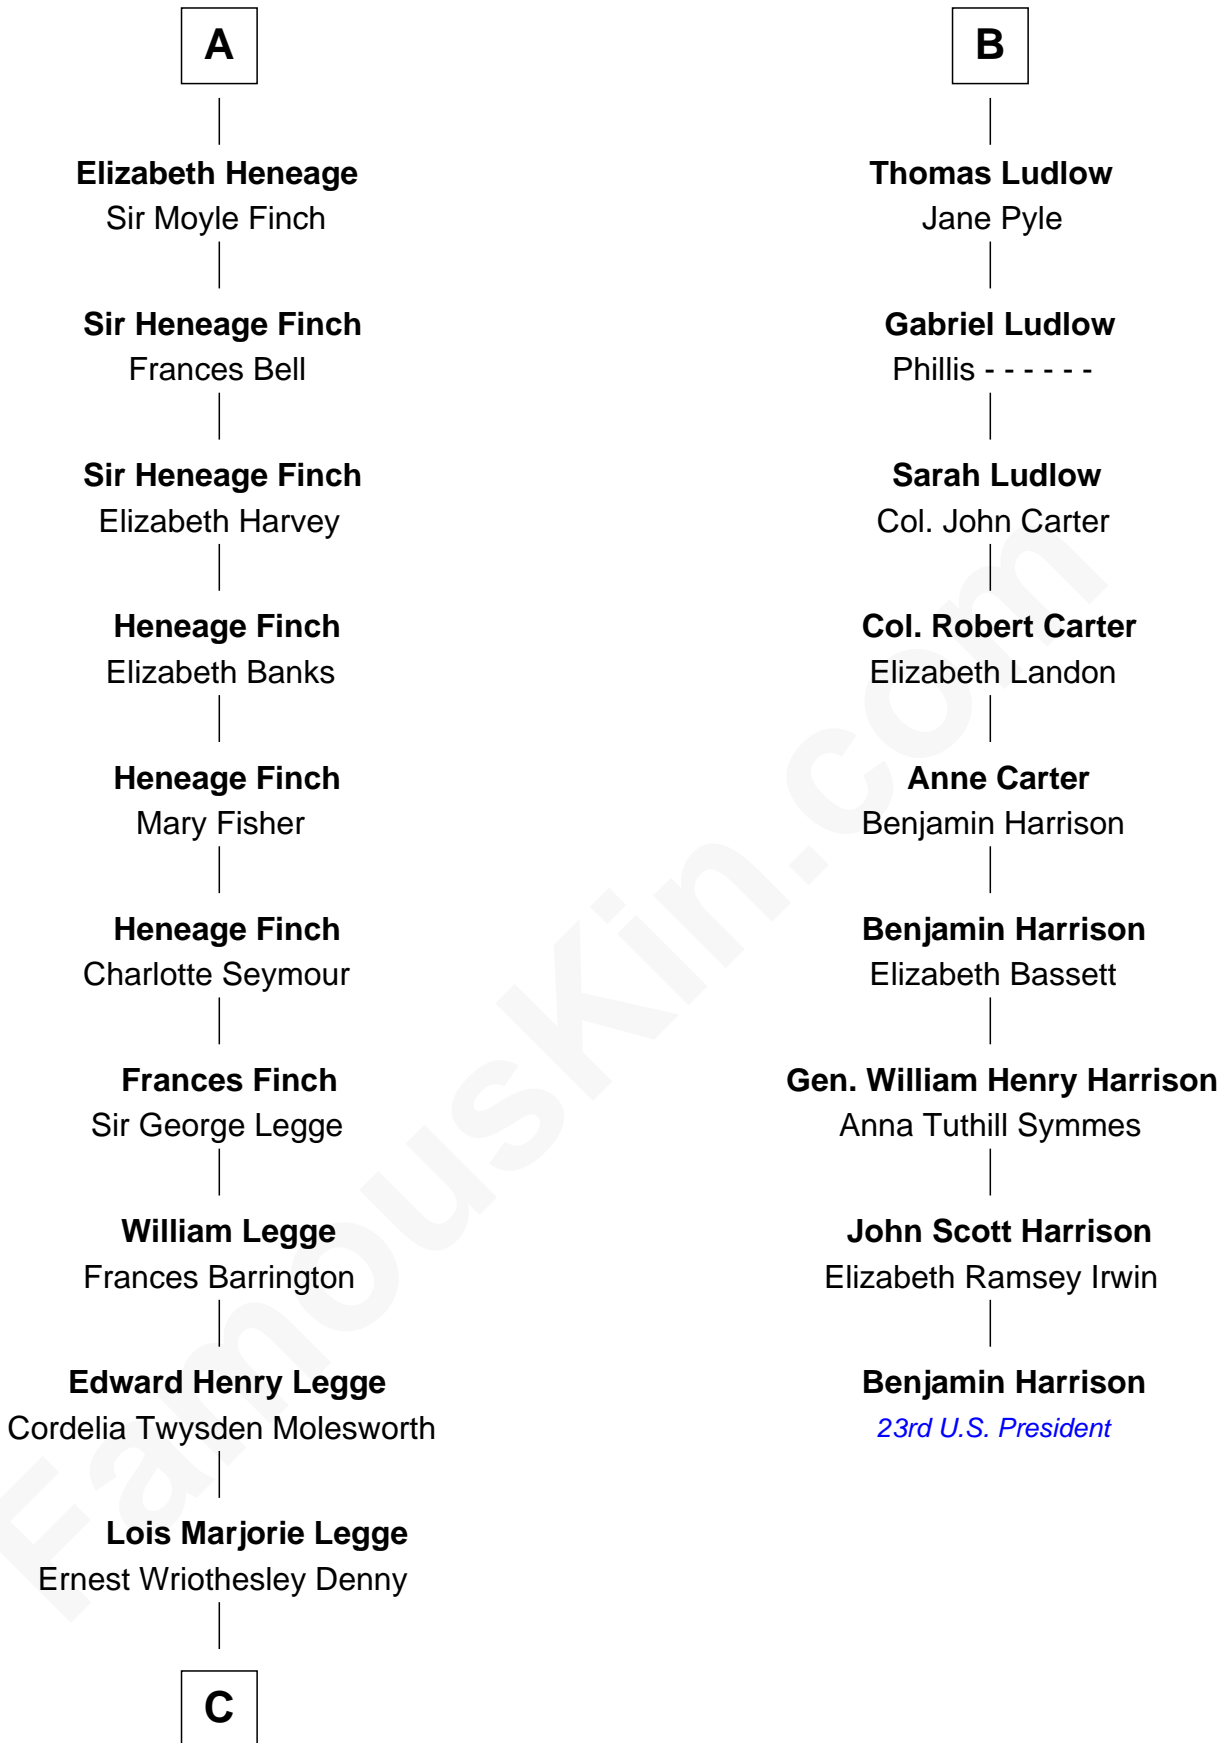

## Relationship Chart of

### Kit Harington

TV Actor - "Game of Thrones"

15th cousin 4 times removed of

**Benjamin Harrison**

23rd U.S. President

**Sir Hugh de Courtenay**

Margaret de Bohun

**C**

—  
**Lavender Cecilia Denny**  
John Charles Dundas Harington

—  
**Sir David Richard Harington**  
Deborah Jane Catesby

—  
**Kit Harington**  
*TV Actor - "Game of Thrones"*

FamousKin.com