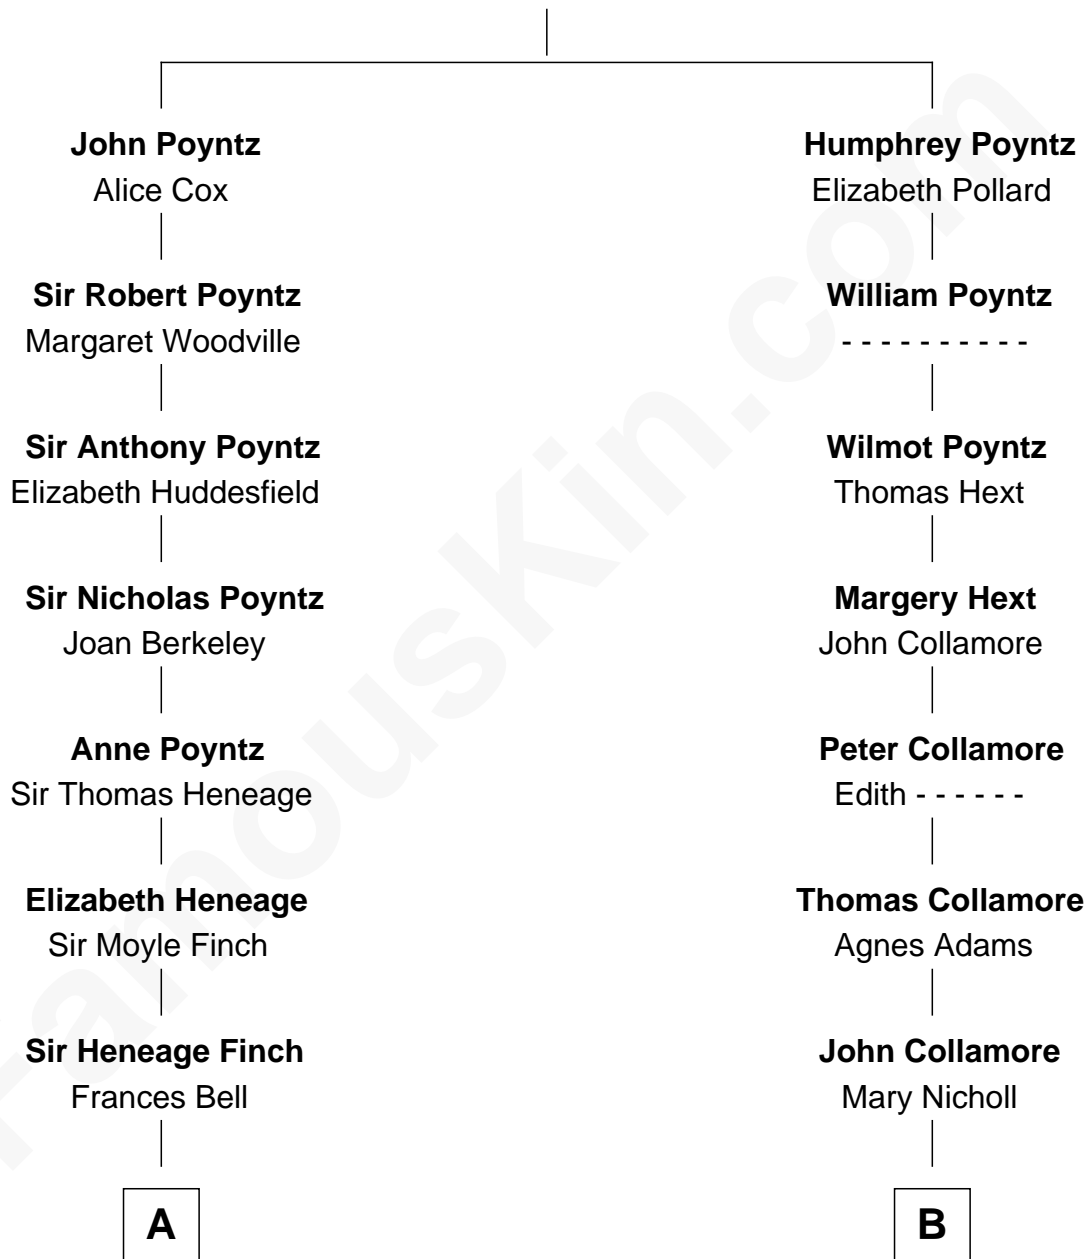

FamousKin.com

Relationship Chart of

Kit Harington

TV Actor - "Game of Thrones"

13th cousin 4 times removed of

Benjamin Harrison

23rd U.S. President

Sir Nicholas Poyntz

Elizabeth Mill

Kit Harington photo by [Gage Skidmore](#) ([CC BY-SA 2.0](#))