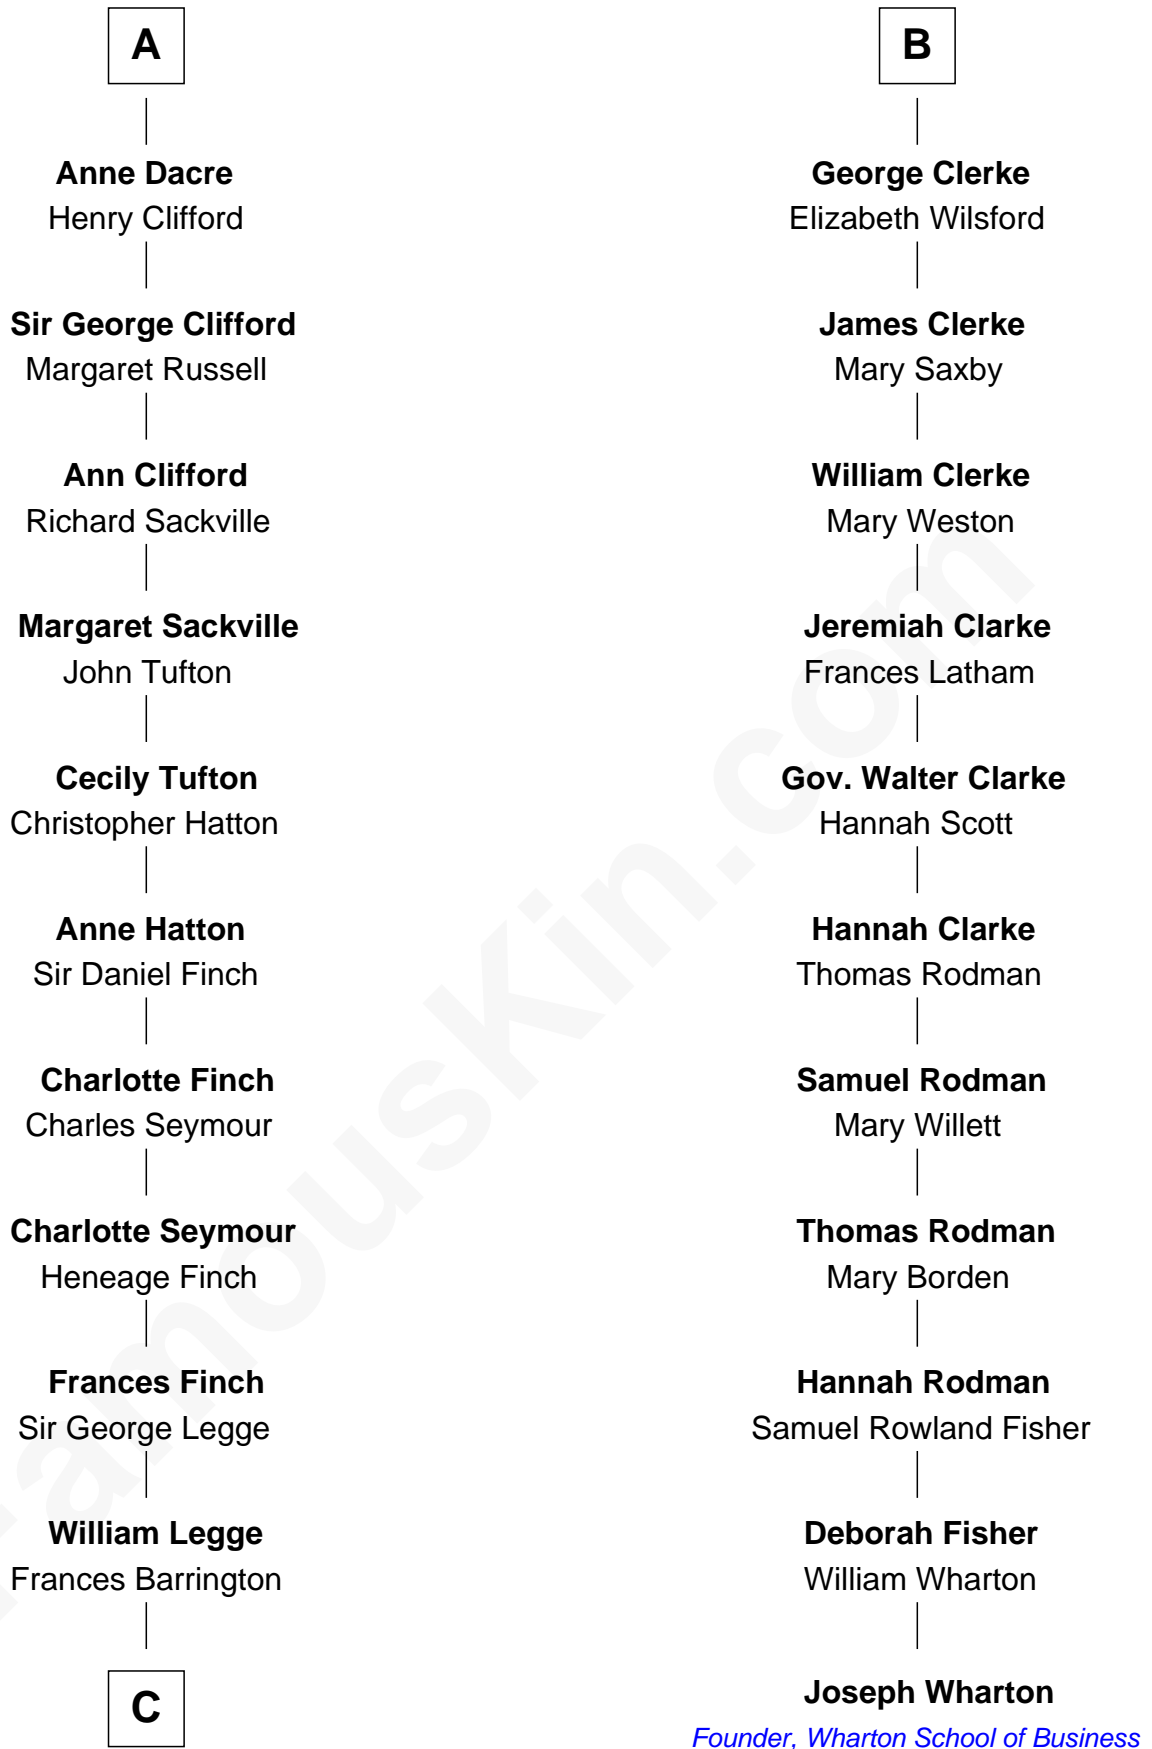

FamousKin.com Relationship Chart of

Kit Harington

TV Actor - "Game of Thrones"

17th cousin 4 times removed of

Joseph Wharton

Founder of the Wharton School of Business

C

Edward Henry Legge
Cordelia Twysden Molesworth

Lois Marjorie Legge
Ernest Wriothesley Denny

Lavender Cecilia Denny
John Charles Dundas Harington

Sir David Richard Harington
Deborah Jane Catesby

Kit Harington
TV Actor - "Game of Thrones"