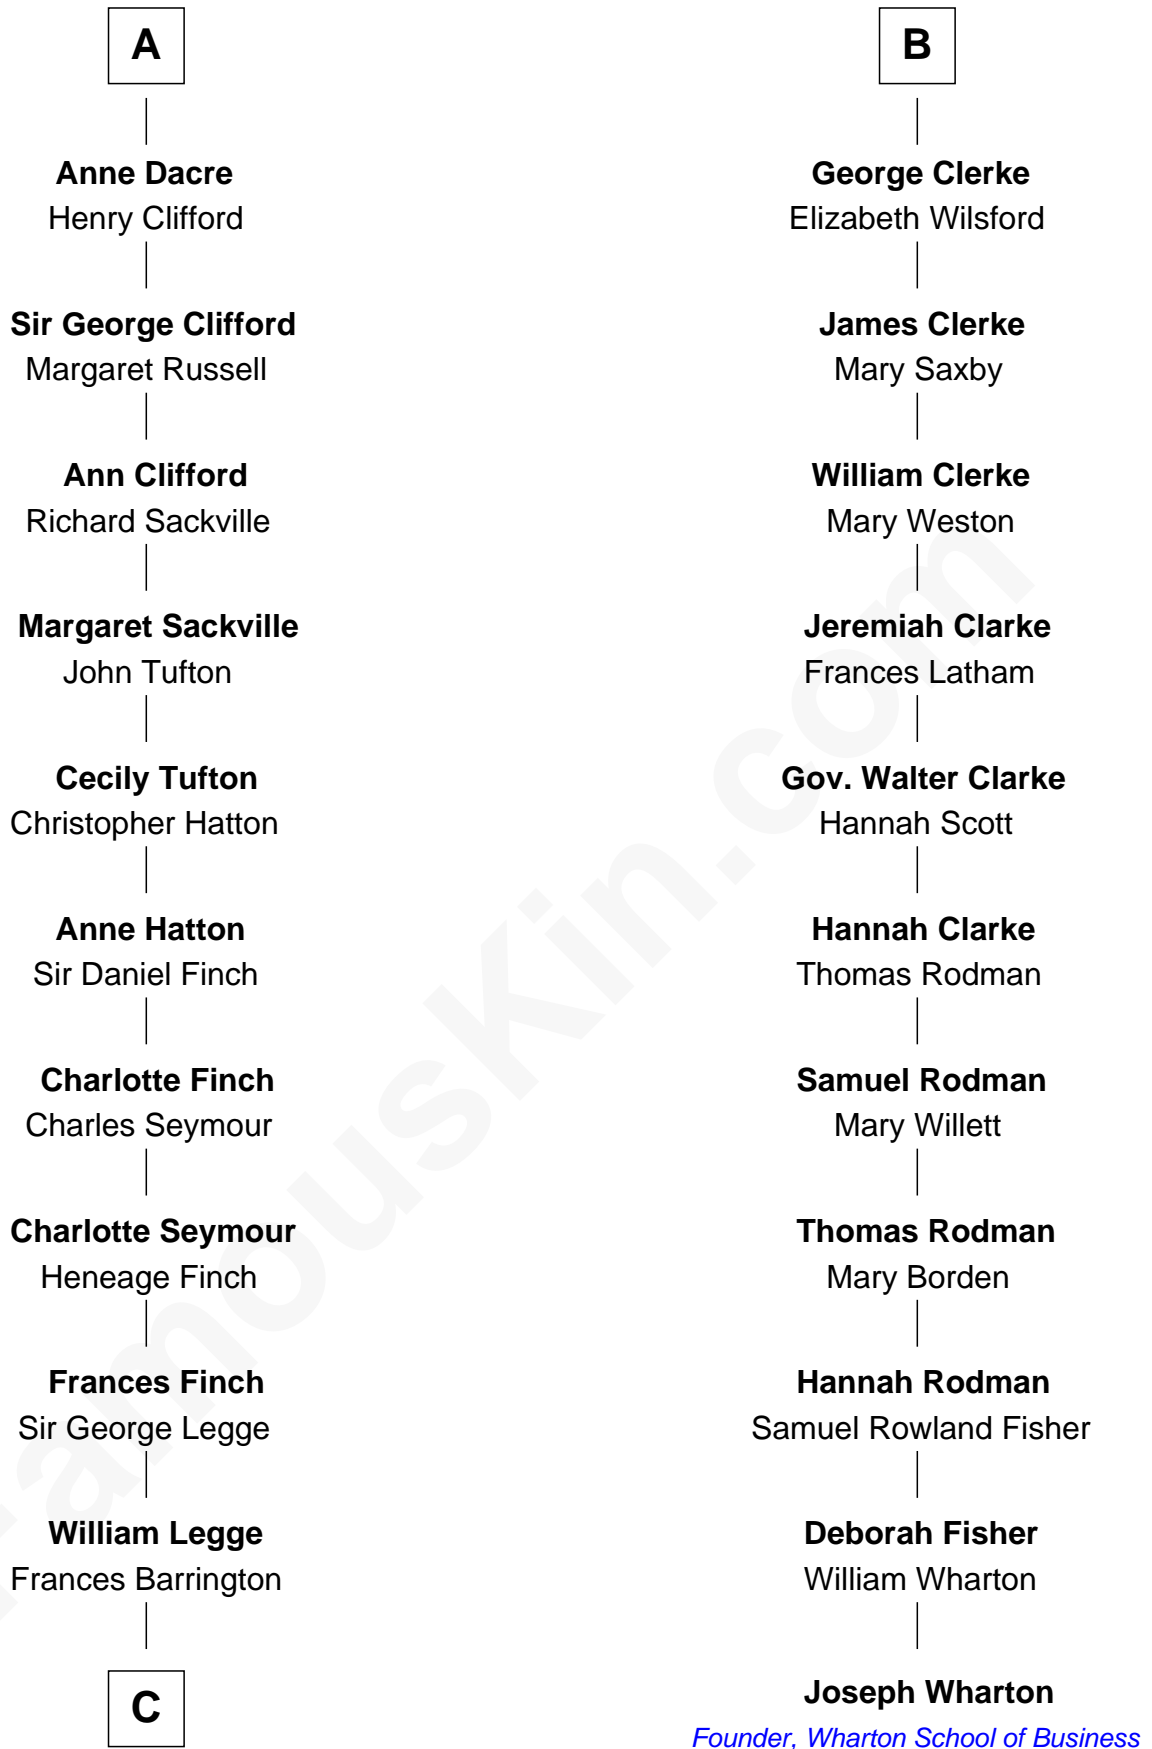

# FamousKin.com Relationship Chart of

**Kit Harington**

*TV Actor - "Game of Thrones"*

**17th cousin 4 times removed of**

**Joseph Wharton**

*Founder of the Wharton School of Business*

**C**

**Edward Henry Legge**  
Cordelia Twysden Molesworth

**Lois Marjorie Legge**  
Ernest Wriothesley Denny

**Lavender Cecilia Denny**  
John Charles Dundas Harington

**Sir David Richard Harington**  
Deborah Jane Catesby

**Kit Harington**  
*TV Actor - "Game of Thrones"*