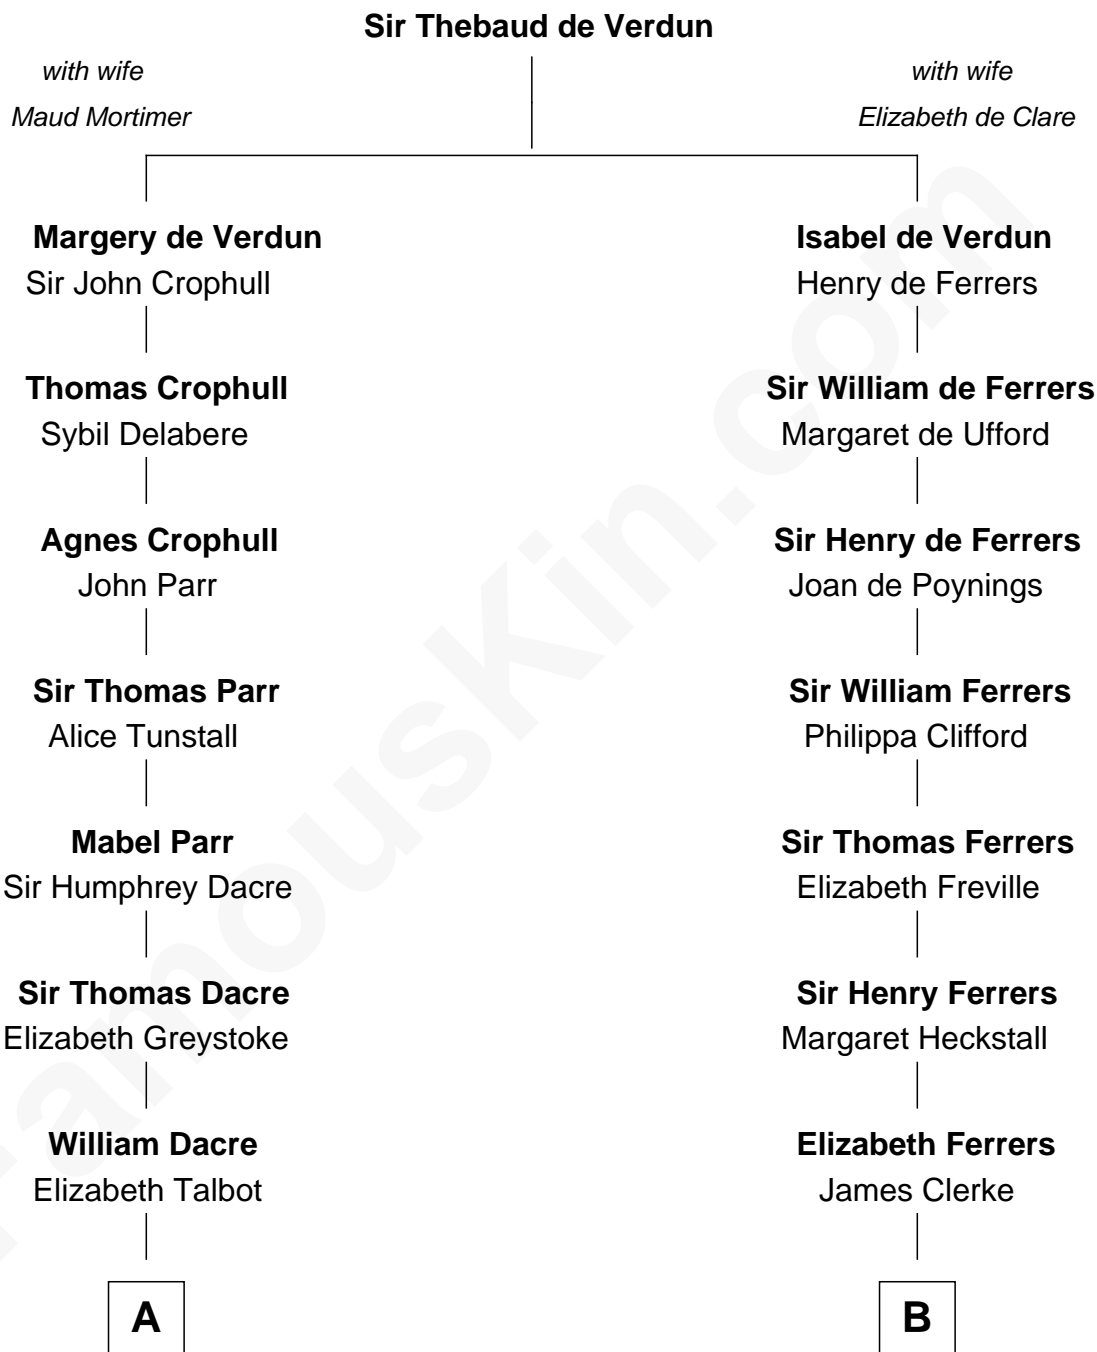

# FamousKin.com Relationship Chart of

**Kit Harington**

*TV Actor - "Game of Thrones"*

**17th cousin 4 times removed of**

**Joseph Wharton**

*Founder of the Wharton School of Business*

**C**

**Edward Henry Legge**  
Cordelia Twysden Molesworth

**Lois Marjorie Legge**  
Ernest Wriothesley Denny

**Lavender Cecilia Denny**  
John Charles Dundas Harington

**Sir David Richard Harington**  
Deborah Jane Catesby

**Kit Harington**  
*TV Actor - "Game of Thrones"*