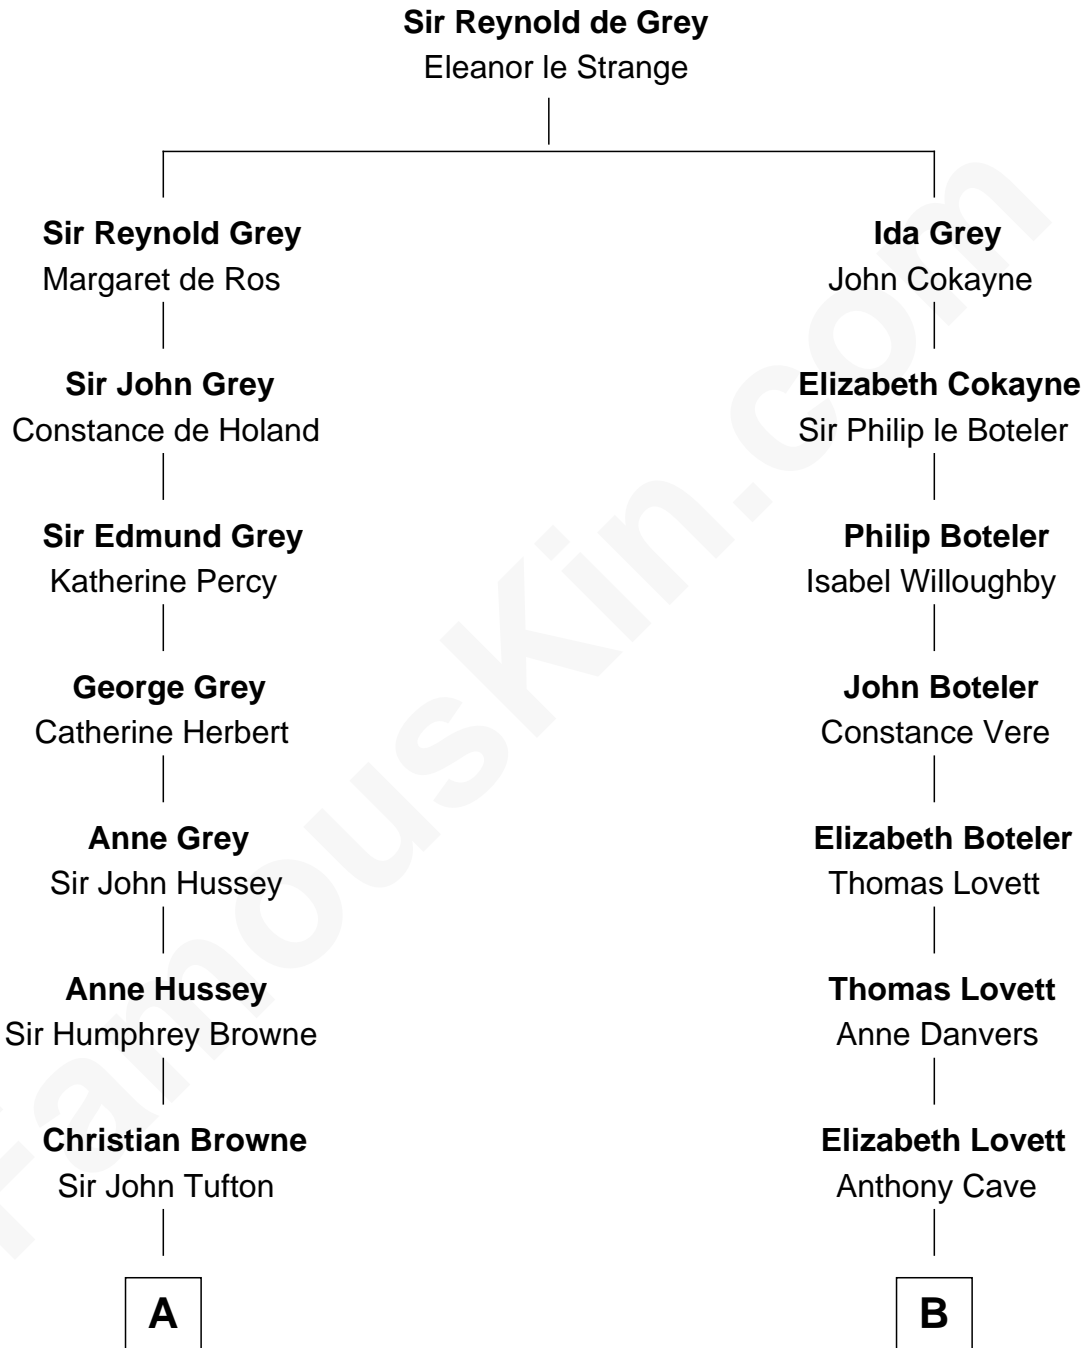

# FamousKin.com Relationship Chart of

**Kit Harington**

TV Actor - "Game of Thrones"

16th cousin 3 times removed of

**Joseph Wharton**

Founder of the Wharton School of Business

C

—  
**Lavender Cecilia Denny**  
John Charles Dundas Harington

—  
**Sir David Richard Harington**  
Deborah Jane Catesby

—  
**Kit Harington**  
*TV Actor - "Game of Thrones"*