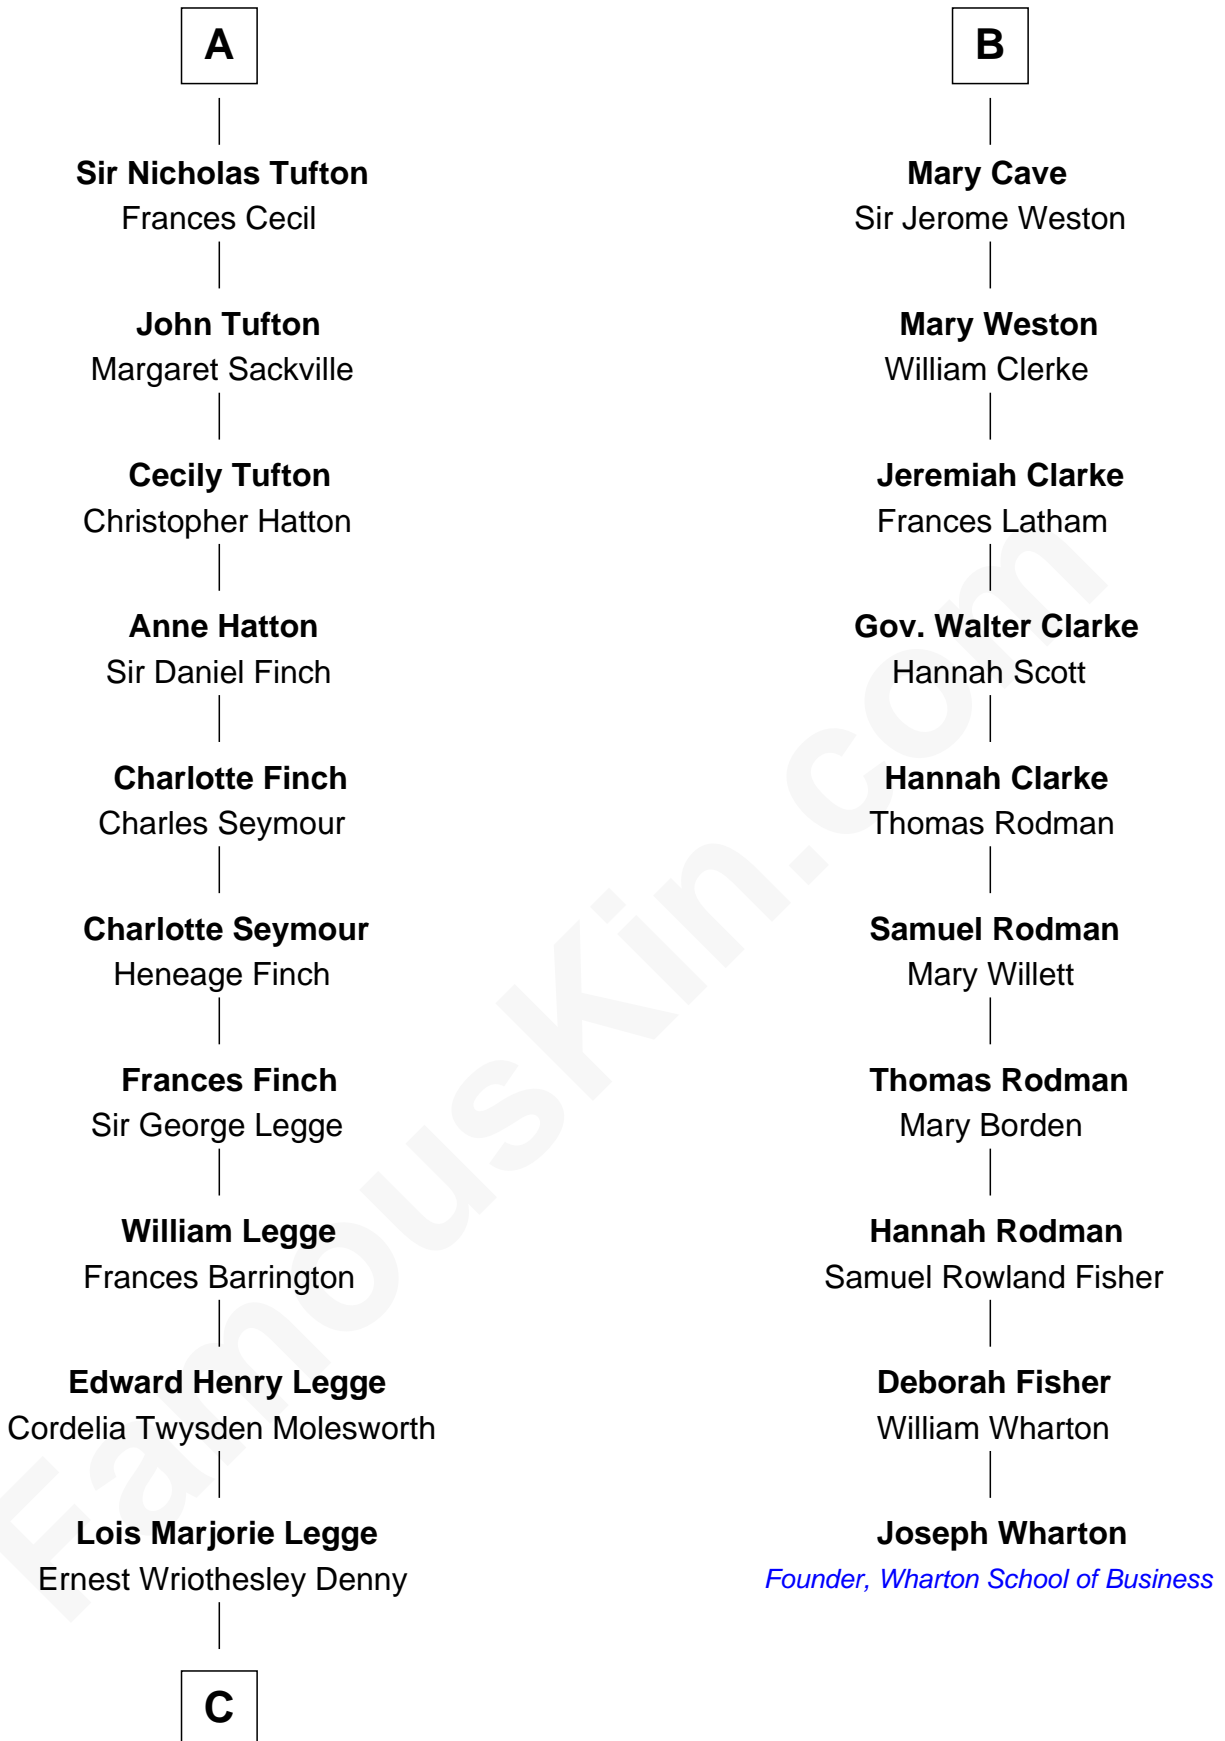

# FamousKin.com Relationship Chart of

**Kit Harington**

TV Actor - "Game of Thrones"

16th cousin 3 times removed of

**Joseph Wharton**

Founder of the Wharton School of Business

C

—  
**Lavender Cecilia Denny**  
John Charles Dundas Harington

—  
**Sir David Richard Harington**  
Deborah Jane Catesby

—  
**Kit Harington**  
*TV Actor - "Game of Thrones"*